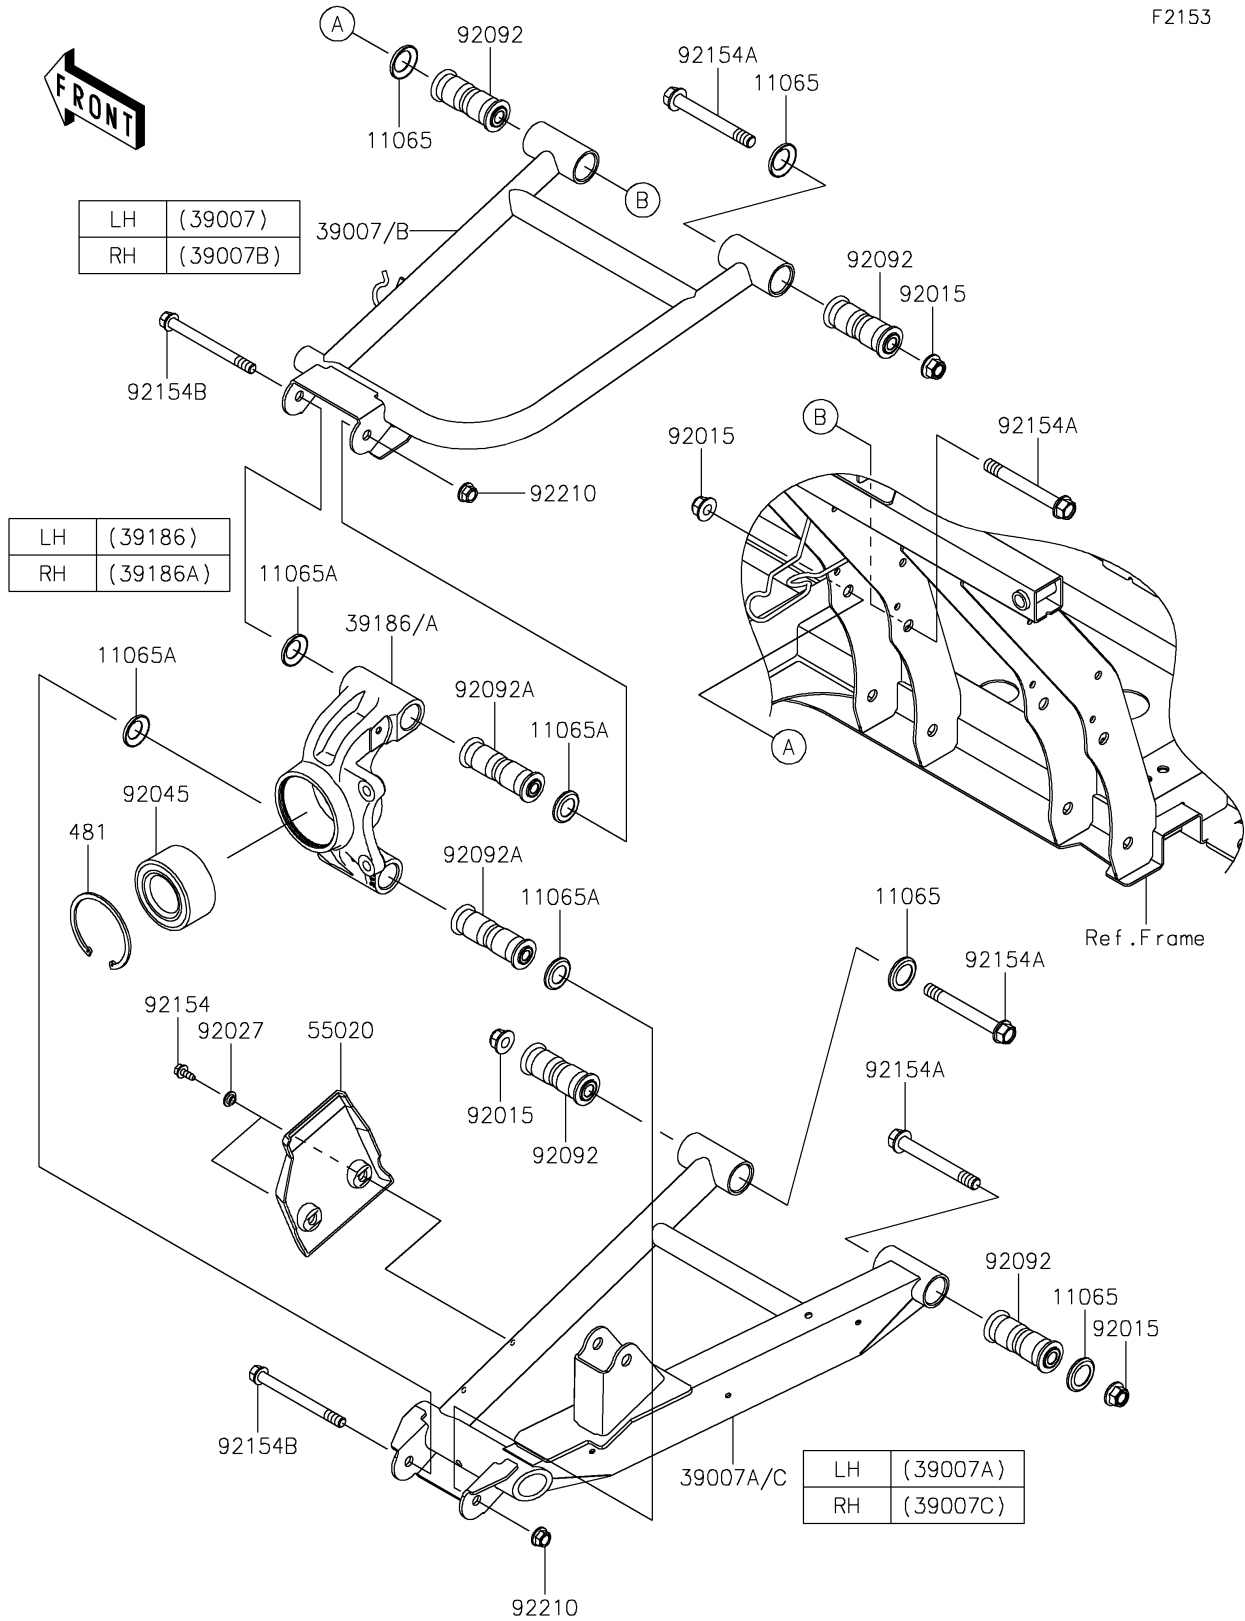

2026 MULE PRO-FXT™ 1000 LE RANCH EDITION

PARTS DIAGRAM Rear Suspension

F2153

2026 MULE PRO-FXT™ 1000 LE RANCH EDITION

Kawasaki
Let the Good Times Roll®

PARTS LIST

Rear Suspension

| ITEM NAME | PART NUMBER | QUANTITY |
|--|---------------|----------|
| CAP,ARM (Ref # 11065) | 11065-0838 | 8 |
| CAP (Ref # 11065A) | 11065-0849 | 8 |
| ARM-SUSP,RR,UPP,LH,BLACK (Ref # 39007) | 39007-0481-10 | 1 |
| ARM-SUSP,RR,LWR,LH,BLACK (Ref # 39007A) | 39007-0482-10 | 1 |
| ARM-SUSP,RR,UPP,RH,BLACK (Ref # 39007B) | 39007-0483-10 | 1 |
| ARM-SUSP,RR,LWR,RH,BLACK (Ref # 39007C) | 39007-0484-10 | 1 |
| KNUCKLE,RR,LH (Ref # 39186) | 39186-0317 | 1 |
| KNUCKLE,RR,RH (Ref # 39186A) | 39186-0318 | 1 |
| GUARD,RR CVJ (Ref # 55020) | 55020-0931 | 2 |
| NUT,LOCK,FLANGED,12MM (Ref # 92015) | 92015-1433 | 8 |
| COLLAR,L=4.6 (Ref # 92027) | 92027-1168 | 4 |
| BEARING-BALL,40X74X36 (Ref # 92045) | 92045-0993 | 2 |
| BUSHING-RUBBER,12X20X78 (Ref # 92092) | 92092-0028 | 8 |
| BUSHING-RUBBER,10.1X17X88 (Ref # 92092A) | 92092-0029 | 4 |
| BOLT,6X15.6 (Ref # 92154) | 92154-1250 | 4 |
| BOLT,FLANGED,12X100 (Ref # 92154A) | 92154-1318 | 8 |
| BOLT,FLANGED,10X110 (Ref # 92154B) | 92154-1353 | 4 |
| NUT,LOCK,FLANGED,10MM (Ref # 92210) | 92210-0276 | 4 |
| CIRCLIP-TYPE-C (Ref # 481) | 481J7500 | 2 |