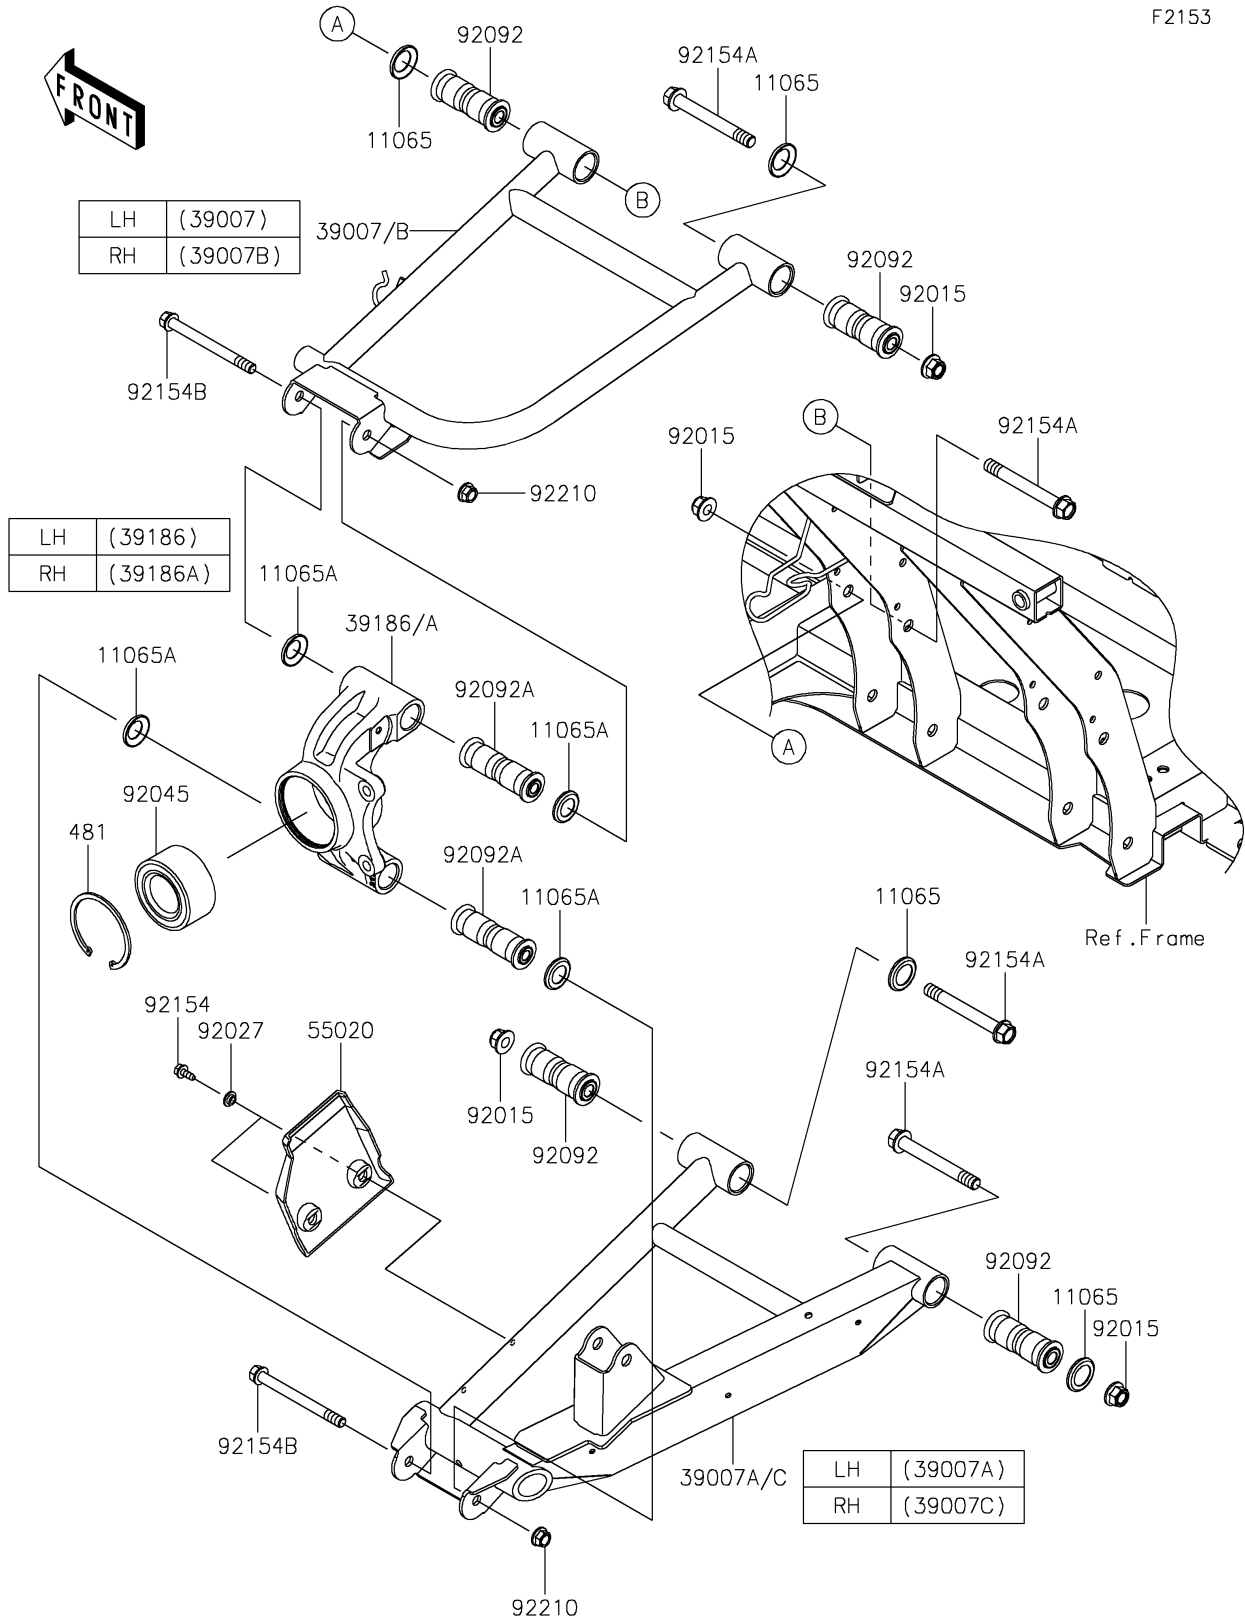

2026 MULE PRO-FXT 1000 LE Ranch Edition

PARTS DIAGRAM

Rear Suspension

F2153

2026 MULE PRO-FXT 1000 LE Ranch Edition

PARTS LIST

Rear Suspension

ITEM NAME	PART NUMBER	QUANTITY
CAP,ARM (Ref # 11065)	11065-0838	8
CAP (Ref # 11065A)	11065-0849	8
ARM-SUSP,RR,UPP,LH,BLACK (Ref # 39007)	39007-0481-10	1
ARM-SUSP,RR,LWR,LH,BLACK (Ref # 39007A)	39007-0482-10	1
ARM-SUSP,RR,UPP,RH,BLACK (Ref # 39007B)	39007-0483-10	1
ARM-SUSP,RR,LWR,RH,BLACK (Ref # 39007C)	39007-0484-10	1
KNUCKLE,RR,LH (Ref # 39186)	39186-0317	1
KNUCKLE,RR,RH (Ref # 39186A)	39186-0318	1
GUARD,RR CVJ (Ref # 55020)	55020-0931	2
NUT,LOCK,FLANGED,12MM (Ref # 92015)	92015-1433	8
COLLAR,L=4.6 (Ref # 92027)	92027-1168	4
BEARING-BALL,40X74X36 (Ref # 92045)	92045-0993	2
BUSHING-RUBBER,12X20X78 (Ref # 92092)	92092-0028	8
BUSHING-RUBBER,10.1X17X88 (Ref # 92092A)	92092-0029	4
BOLT,6X15.6 (Ref # 92154)	92154-1250	4
BOLT,FLANGED,12X100 (Ref # 92154A)	92154-1318	8
BOLT,FLANGED,10X110 (Ref # 92154B)	92154-1353	4
NUT,LOCK,FLANGED,10MM (Ref # 92210)	92210-0276	4
CIRCLIP-TYPE-C (Ref # 481)	481J7500	2