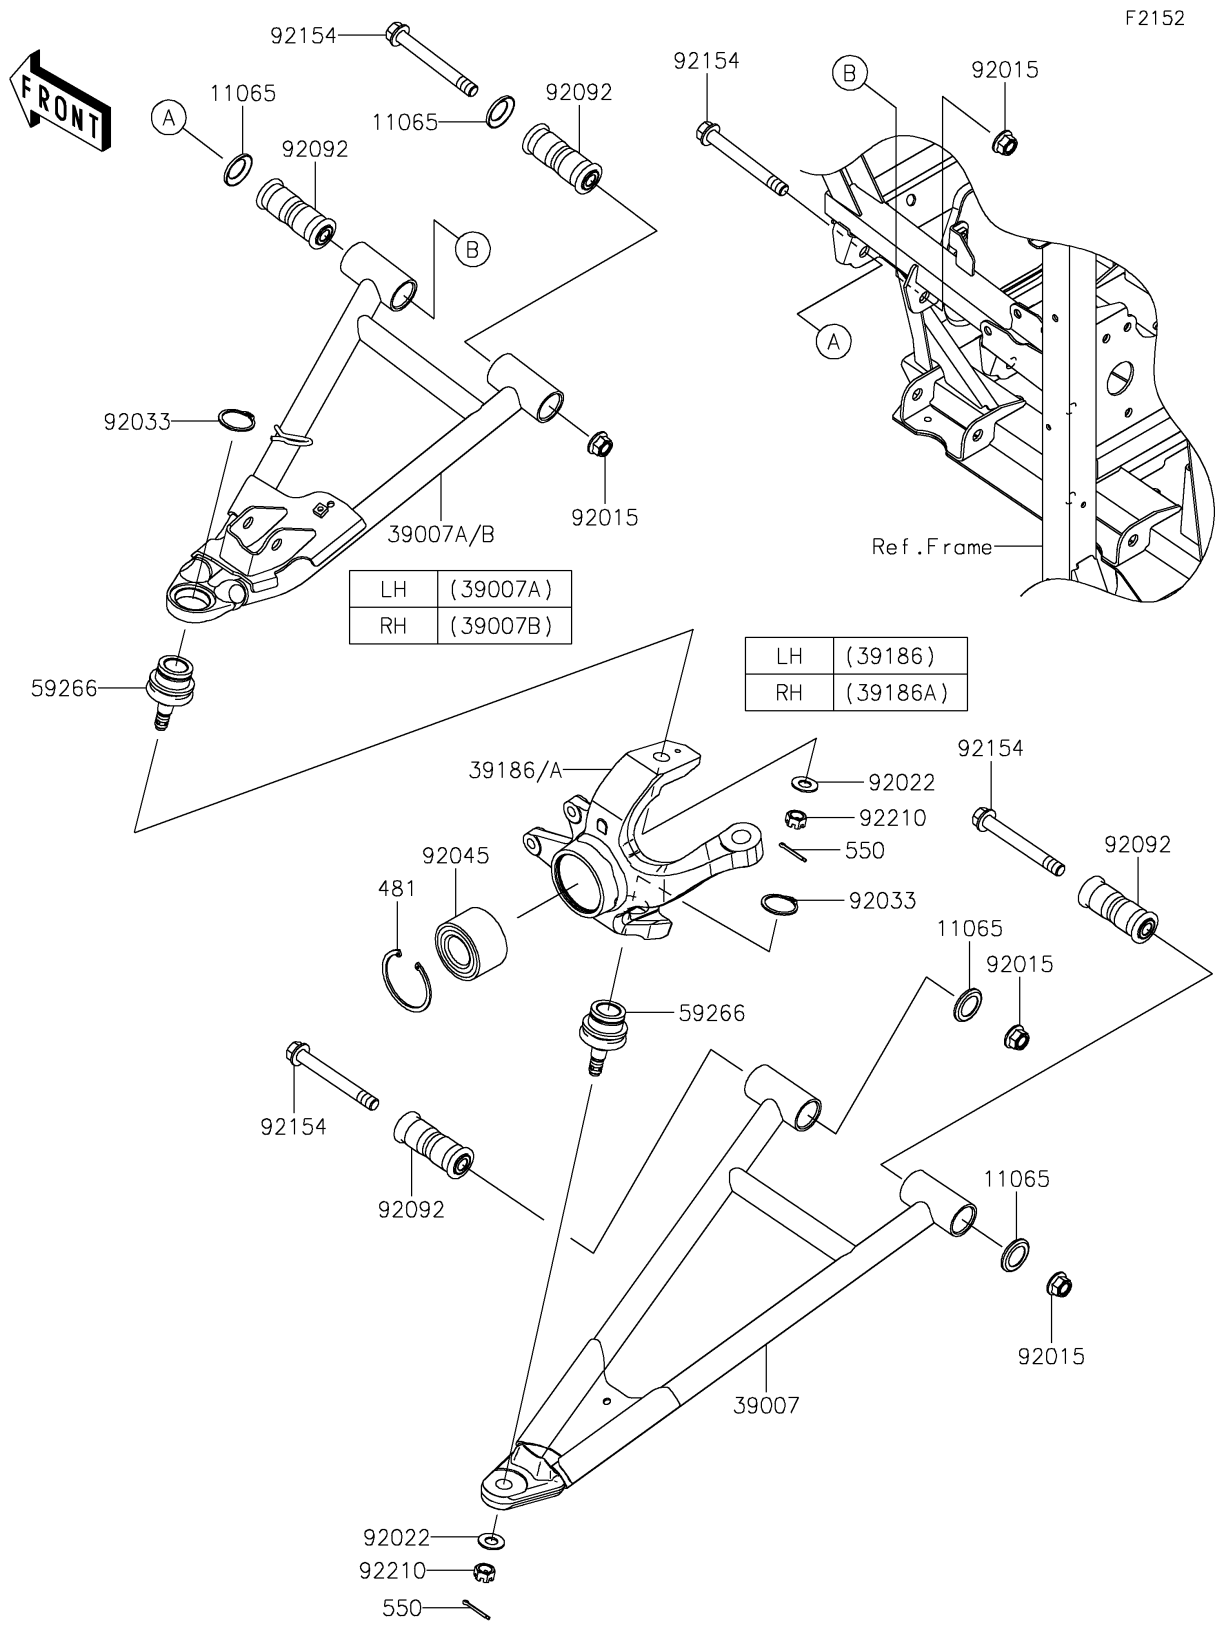

2025 MULE PRO-FXT 1000 LE Ranch Edition

PARTS DIAGRAM Front Suspension

2025 MULE PRO-FXT 1000 LE Ranch Edition

PARTS LIST

Front Suspension

ITEM NAME	PART NUMBER	QUANTITY
-----------	-------------	----------
