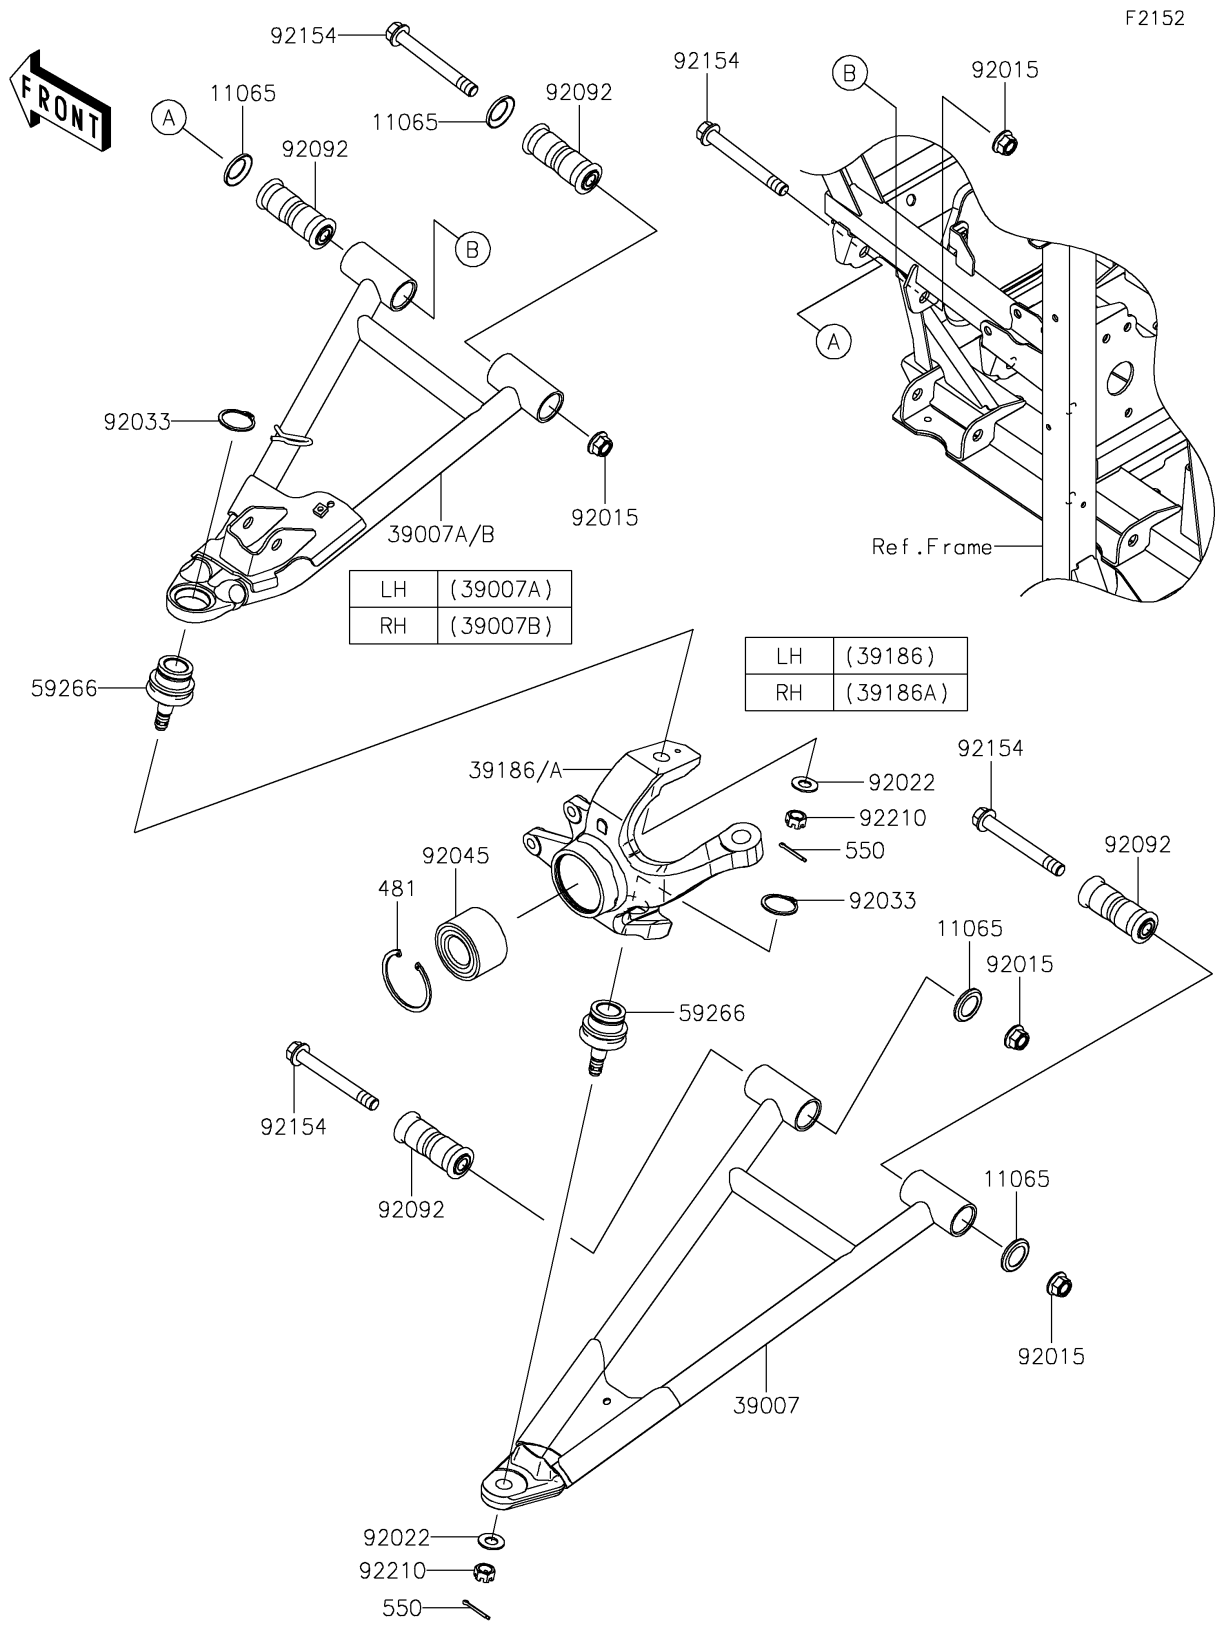

2026 MULE PRO-FXT™ 1000 LE RANCH EDITION

PARTS DIAGRAM Front Suspension

2026 MULE PRO-FXT™ 1000 LE RANCH EDITION

Kawasaki
Let the Good Times Roll®

PARTS LIST

Front Suspension

ITEM NAME	PART NUMBER	QUANTITY
CAP,ARM (Ref # 11065)	11065-0838	8
ARM-SUSP,FR,LWR,LH&RH (Ref # 39007)	39007-0383	2
ARM-SUSP,FR,UPP,LH,BLACK (Ref # 39007A)	39007-0499-10	1
ARM-SUSP,FR,UPP,RH,BLACK (Ref # 39007B)	39007-0500-10	1
KNUCKLE,FR,LH (Ref # 39186)	39186-0339	1
KNUCKLE,FR,RH (Ref # 39186A)	39186-0340	1
JOINT-BALL (Ref # 59266)	59266-0711	4
NUT,LOCK,FLANGED,12MM (Ref # 92015)	92015-1433	8
WASHER (Ref # 92022)	92022-1831	4
RING-SNAP,C-TYPE,32MM (Ref # 92033)	92033-1262	4
BEARING-BALL,30X60X37 (Ref # 92045)	92045-0905	2
BUSHING-RUBBER,12X20X78 (Ref # 92092)	92092-0028	8
BOLT,FLANGED,12X100 (Ref # 92154)	92154-1318	8
NUT,CASTLE,12MM (Ref # 92210)	92210-0395	4
CIRCLIP-TYPE-C (Ref # 481)	481J6000	2
PIN-COTTER,3.0X25 (Ref # 550)	550AA3025	4