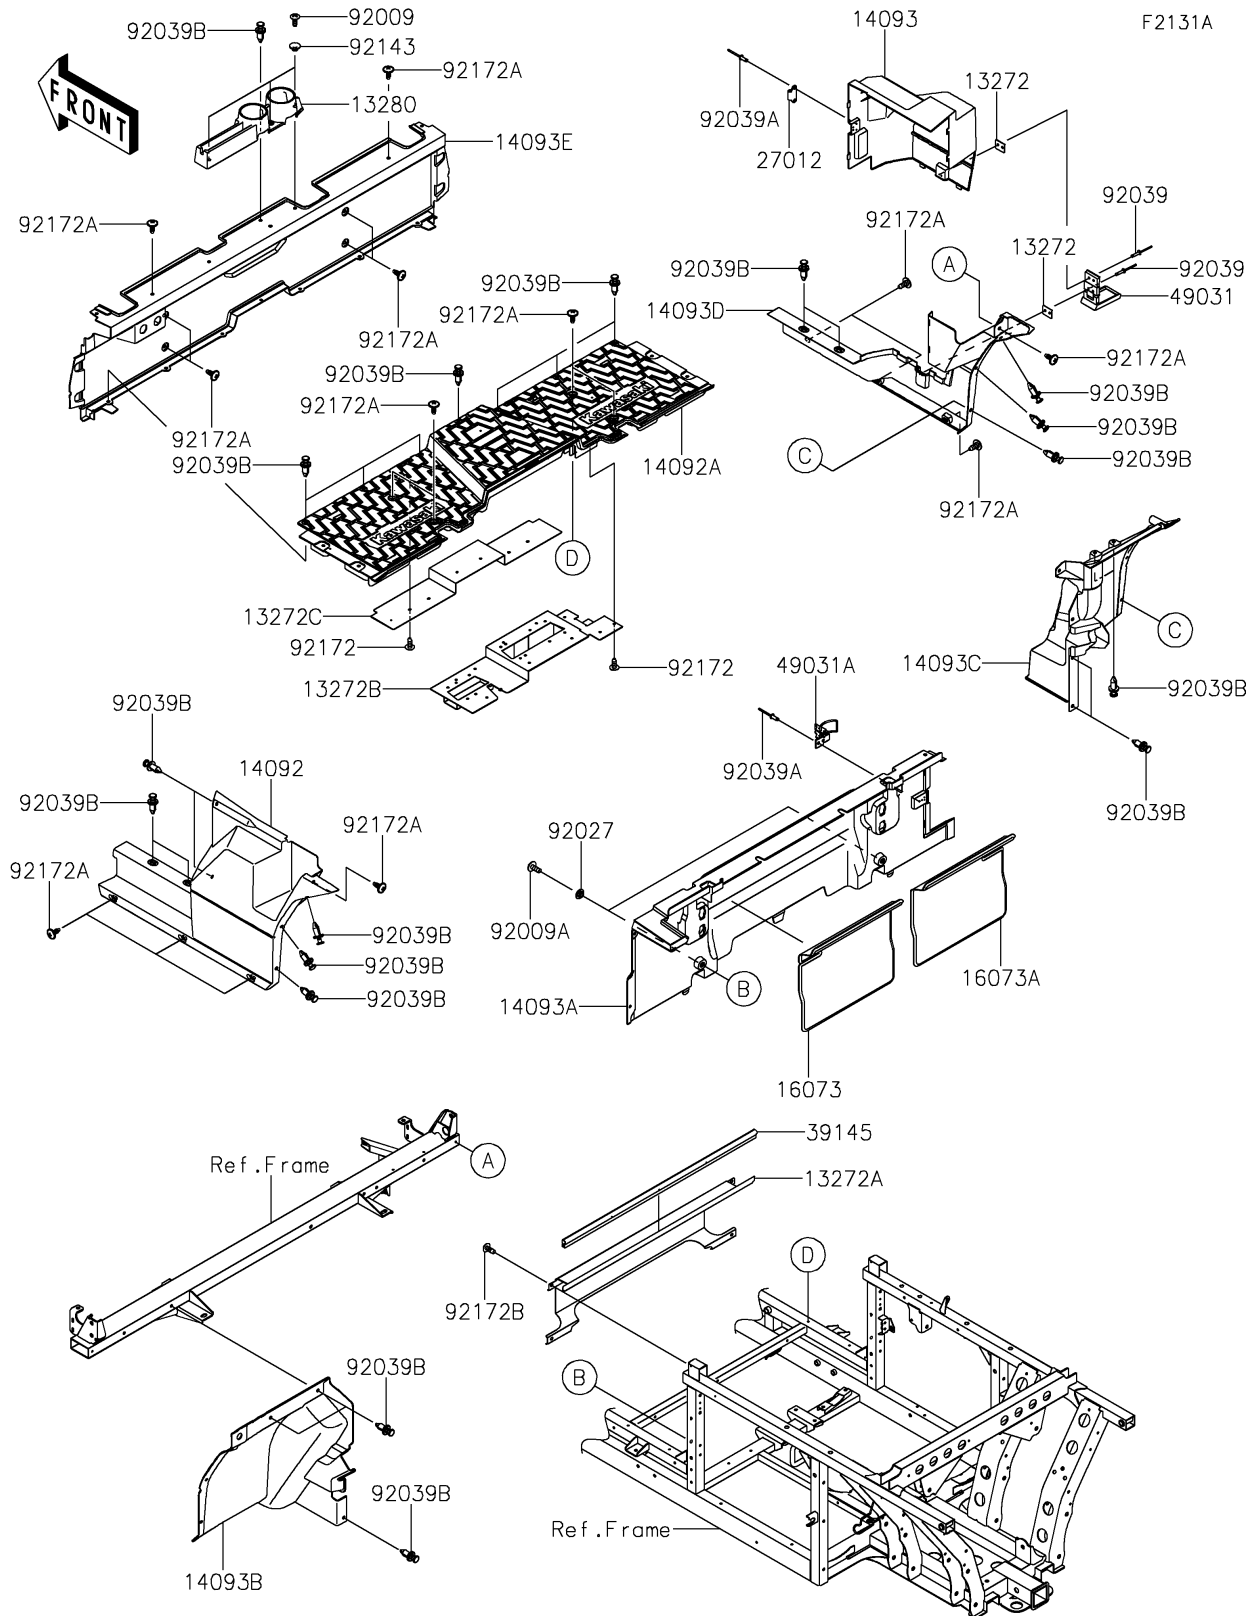

2026 MULE PRO-FXT™ 1000 LE RANCH EDITION

PARTS DIAGRAM

Frame Fittings(Rear)(CTFNN-CVFNL)