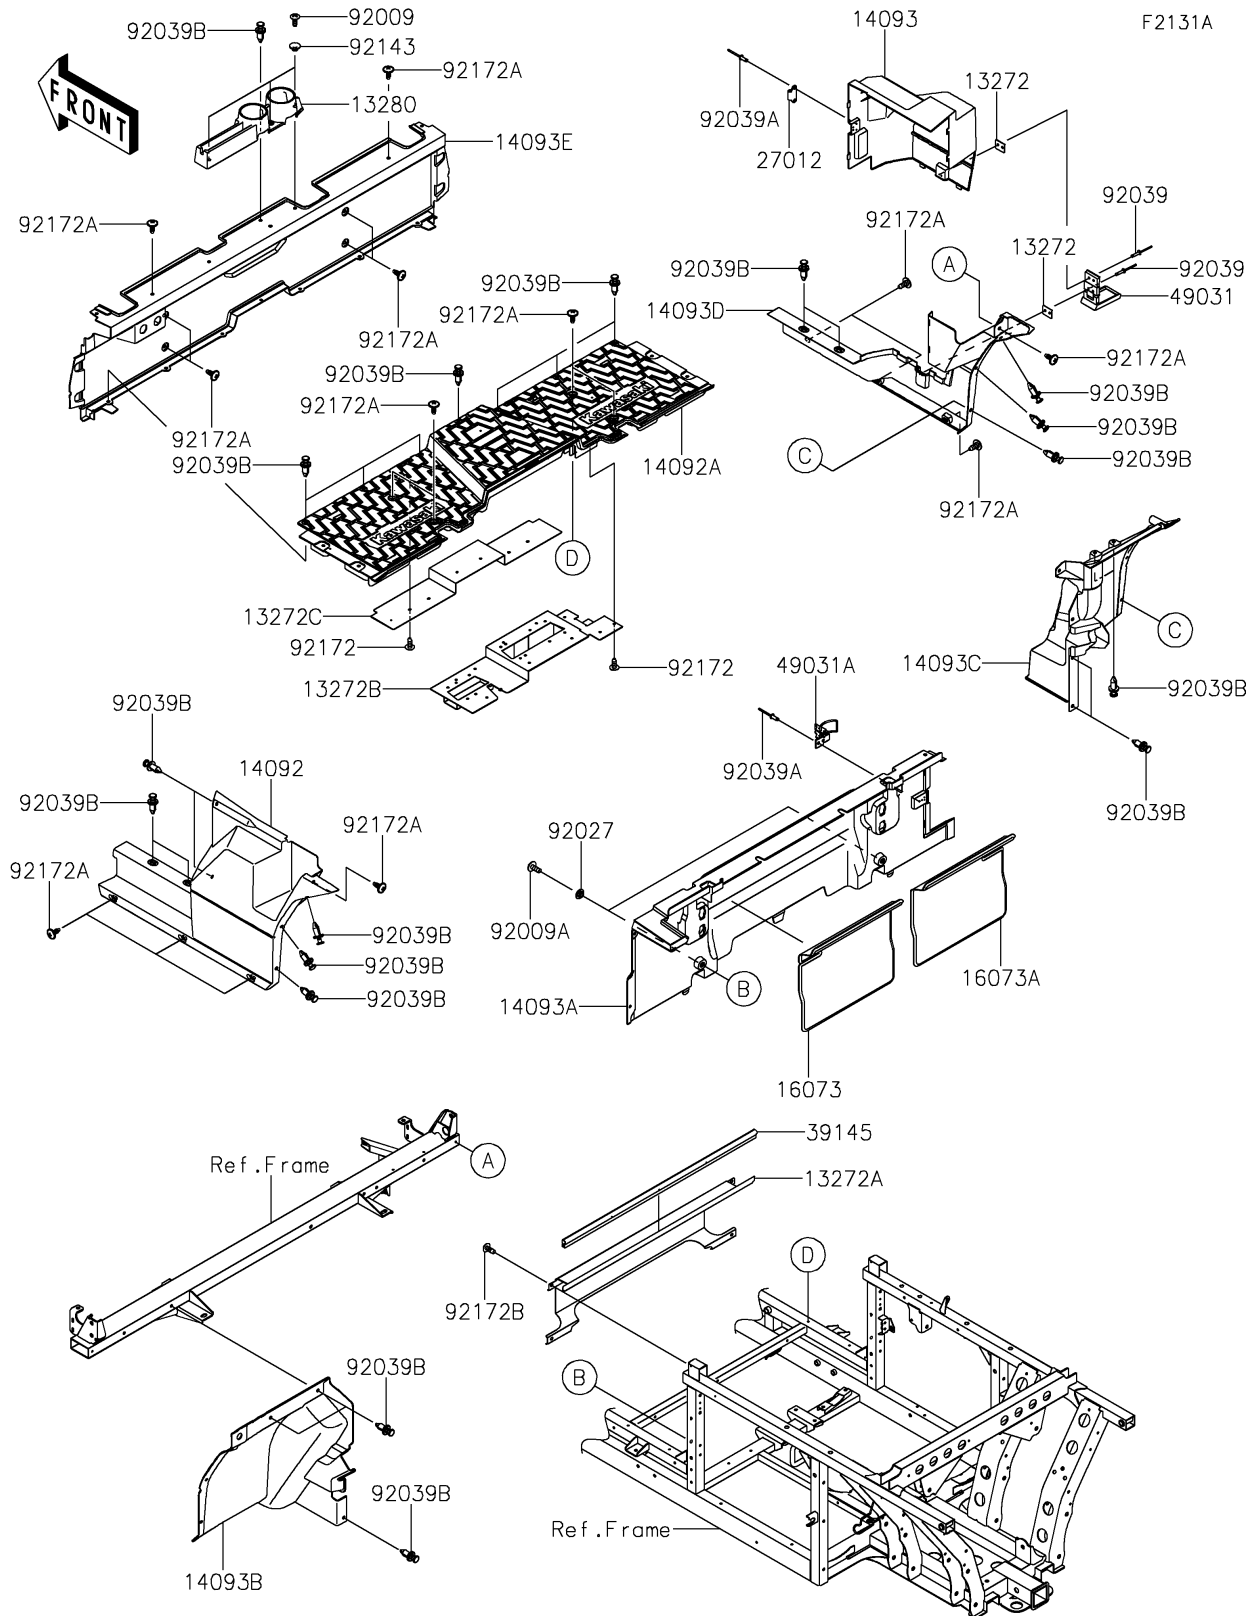

2026 MULE PRO-FXT™ 1000 LE RANCH EDITION

PARTS DIAGRAM

Frame Fittings(Rear)(CTFNN-CVFNL)

2026 MULE PRO-FXT™ 1000 LE RANCH EDITION

Kawasaki
Let the Good Times Roll®

PARTS LIST

Frame Fittings(Rear)(CTFNN-CVFNL)

ITEM NAME	PART NUMBER	QUANTITY
PLATE,LATCH (Ref # 13272)	13272-1828	2
PLATE,INSULATOR (Ref # 13272A)	13272-4130	1
PLATE,RR FLOOR,RR (Ref # 13272B)	13272-7269	1
PLATE,RR FLOOR,FR (Ref # 13272C)	13272-7274	1
HOLDER,RR CUP (Ref # 13280)	13280-1353	1
COVER,SIDE,LH,RR (Ref # 14092)	14092-1190	1
COVER,FLOOR,BOTTOM (Ref # 14092A)	14092-1196	1
COVER,A/C (Ref # 14093)	14093-0366	1
COVER,RR SEAT (Ref # 14093A)	14093-0367	1
COVER,RR,FLOOR,MUD,LH (Ref # 14093B)	14093-0388	1
COVER,RR,FLOOR,MUD,RH (Ref # 14093C)	14093-1397	1
COVER,SIDE,RH,RR (Ref # 14093D)	14093-1398	1
COVER,RR FLOOR,FR (Ref # 14093E)	14093-1428	1
INSULATOR,LH (Ref # 16073)	16073-0814	1
INSULATOR,RH (Ref # 16073A)	16073-0815	1
HOOK,STRIKER (Ref # 27012)	27012-0806	1
TRIM-SEAL (Ref # 39145)	39145-0755	1
LATCH,A/C (Ref # 49031)	49031-0007	1
LATCH,TOGGLE (Ref # 49031A)	49031-0015	1
SCREW,TAPPING,6X16 (Ref # 92009)	92009-1166	3
SCREW,6X16 (Ref # 92009A)	92009-1621	2
COLLAR,L=4.6 (Ref # 92027)	92027-1168	2
RIVET,3.2X13.4 (Ref # 92039)	92039-0739	4
RIVET (Ref # 92039A)	92039-0747	4
RIVET (Ref # 92039B)	92039-0865	29
COLLAR (Ref # 92143)	92143-1057	3
SCREW,6X16 (Ref # 92172)	92172-0284	17
SCREW,6X16 (Ref # 92172A)	92172-0711	18
SCREW,TAPPING,6X16 (Ref # 92172B)	92172-0739	4