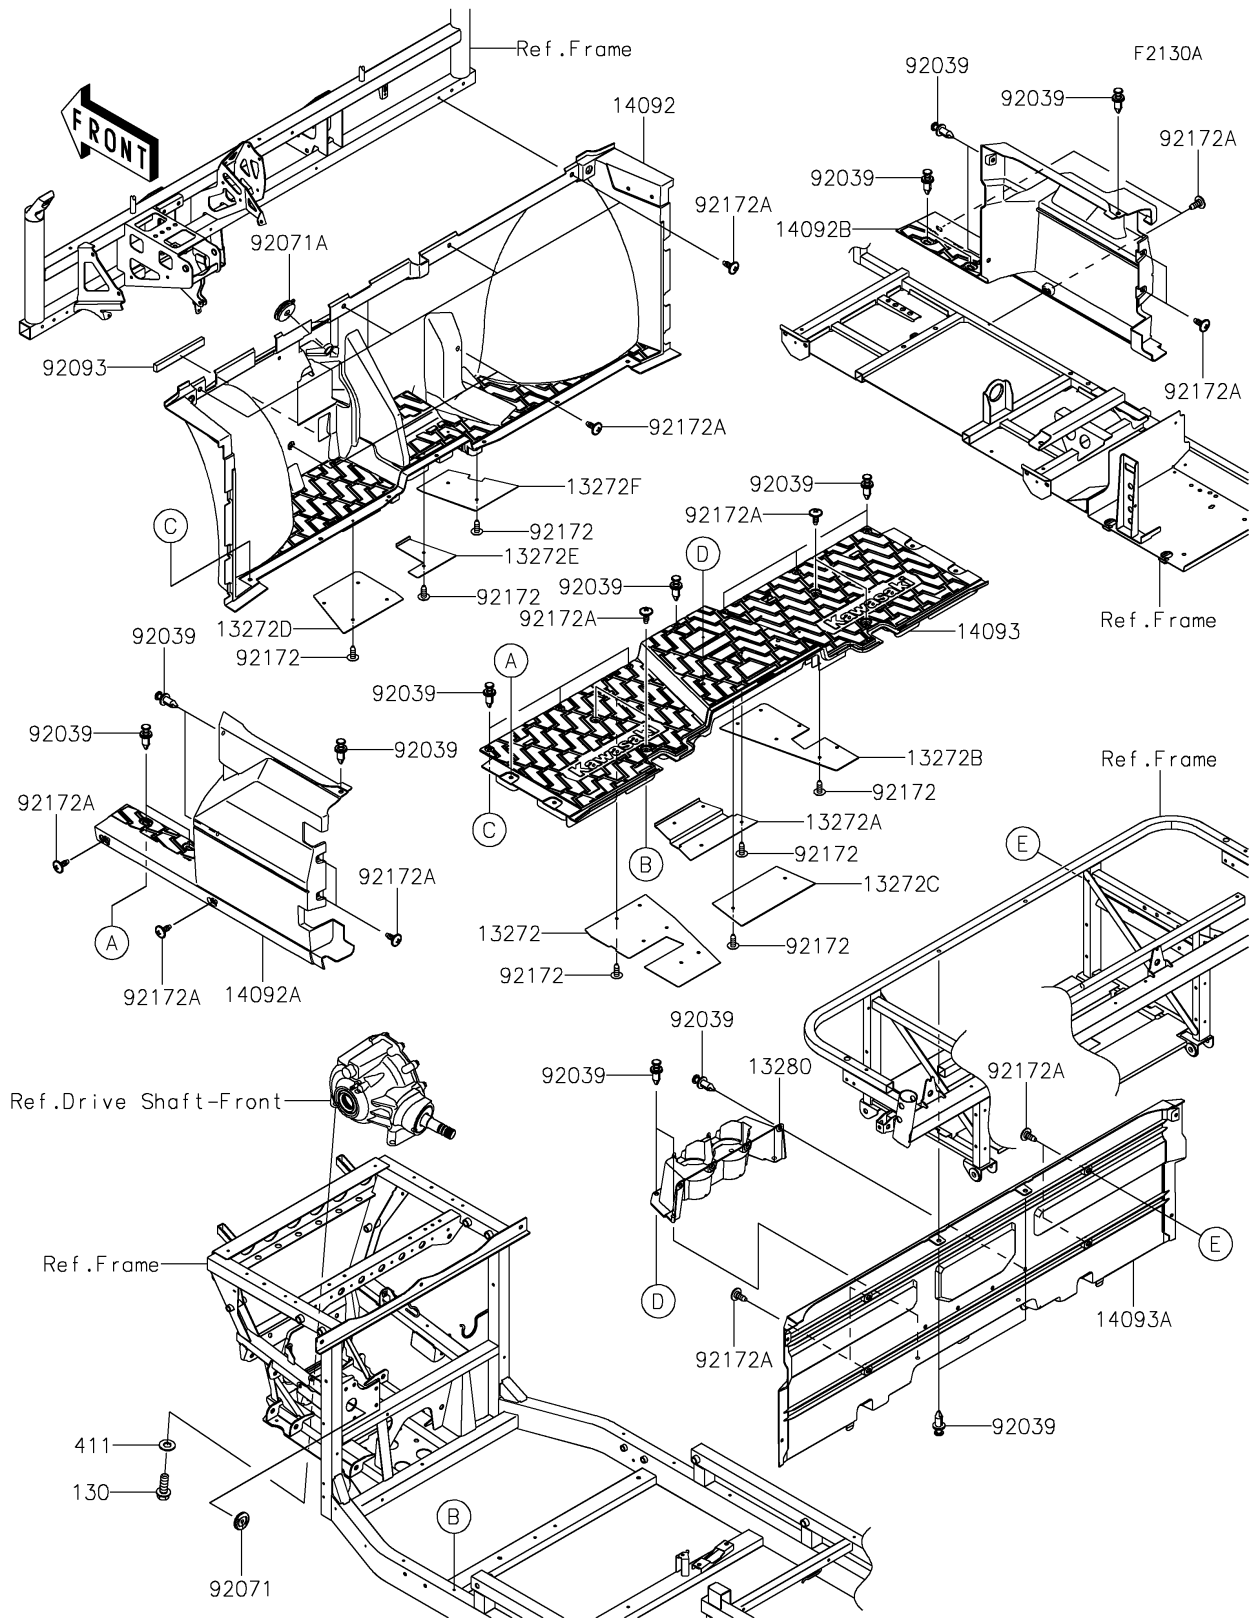

2026 MULE PRO-FXT™ 1000 LE RANCH EDITION

PARTS DIAGRAM

Frame Fittings(Front)(CTFNN-CVFNL)

2026 MULE PRO-FXT™ 1000 LE RANCH EDITION

PARTS LIST

Frame Fittings(Front)(CTFNN-CVFNL)

ITEM NAME	PART NUMBER	QUANTITY
PLATE,FR FLOOR,LH (Ref # 13272)	13272-7270	1
PLATE,FR FLOOR,MID,FR (Ref # 13272A)	13272-7271	1
PLATE,FR FLOOR,RH (Ref # 13272B)	13272-7272	1
PLATE,FR FLOOR,MID,RR (Ref # 13272C)	13272-7273	1
PLATE,DASH,LWR,LH (Ref # 13272D)	13272-7275	1
PLATE,DASH,LWR,MID (Ref # 13272E)	13272-7276	1
PLATE,DASH,LWR,RH (Ref # 13272F)	13272-7277	1
HOLDER (Ref # 13280)	13280-1352	1
COVER,FR FLOOR (Ref # 14092)	14092-1184	1
COVER,SIDE,LH,FR (Ref # 14092A)	14092-1188	1
COVER,SIDE,RH,FR (Ref # 14092B)	14092-1189	1
COVER,FLOOR,BOTTOM (Ref # 14093)	14093-1426	1
COVER,FR SEAT (Ref # 14093A)	14093-1427	1
RIVET (Ref # 92039)	92039-0865	27
GROMMET,9X45X9 (Ref # 92071)	92071-0728	1
GROMMET,8X22X8 (Ref # 92071A)	92071-0753	1
SEAL,10X20X165 (Ref # 92093)	92093-0617	1
SCREW,6X16 (Ref # 92172)	92172-0284	26
SCREW,6X16 (Ref # 92172A)	92172-0711	22
BOLT-FLANGED,12X35 (Ref # 130)	130CA1235	4
WASHER-PLAIN,12MM (Ref # 411)	411AA1200	4