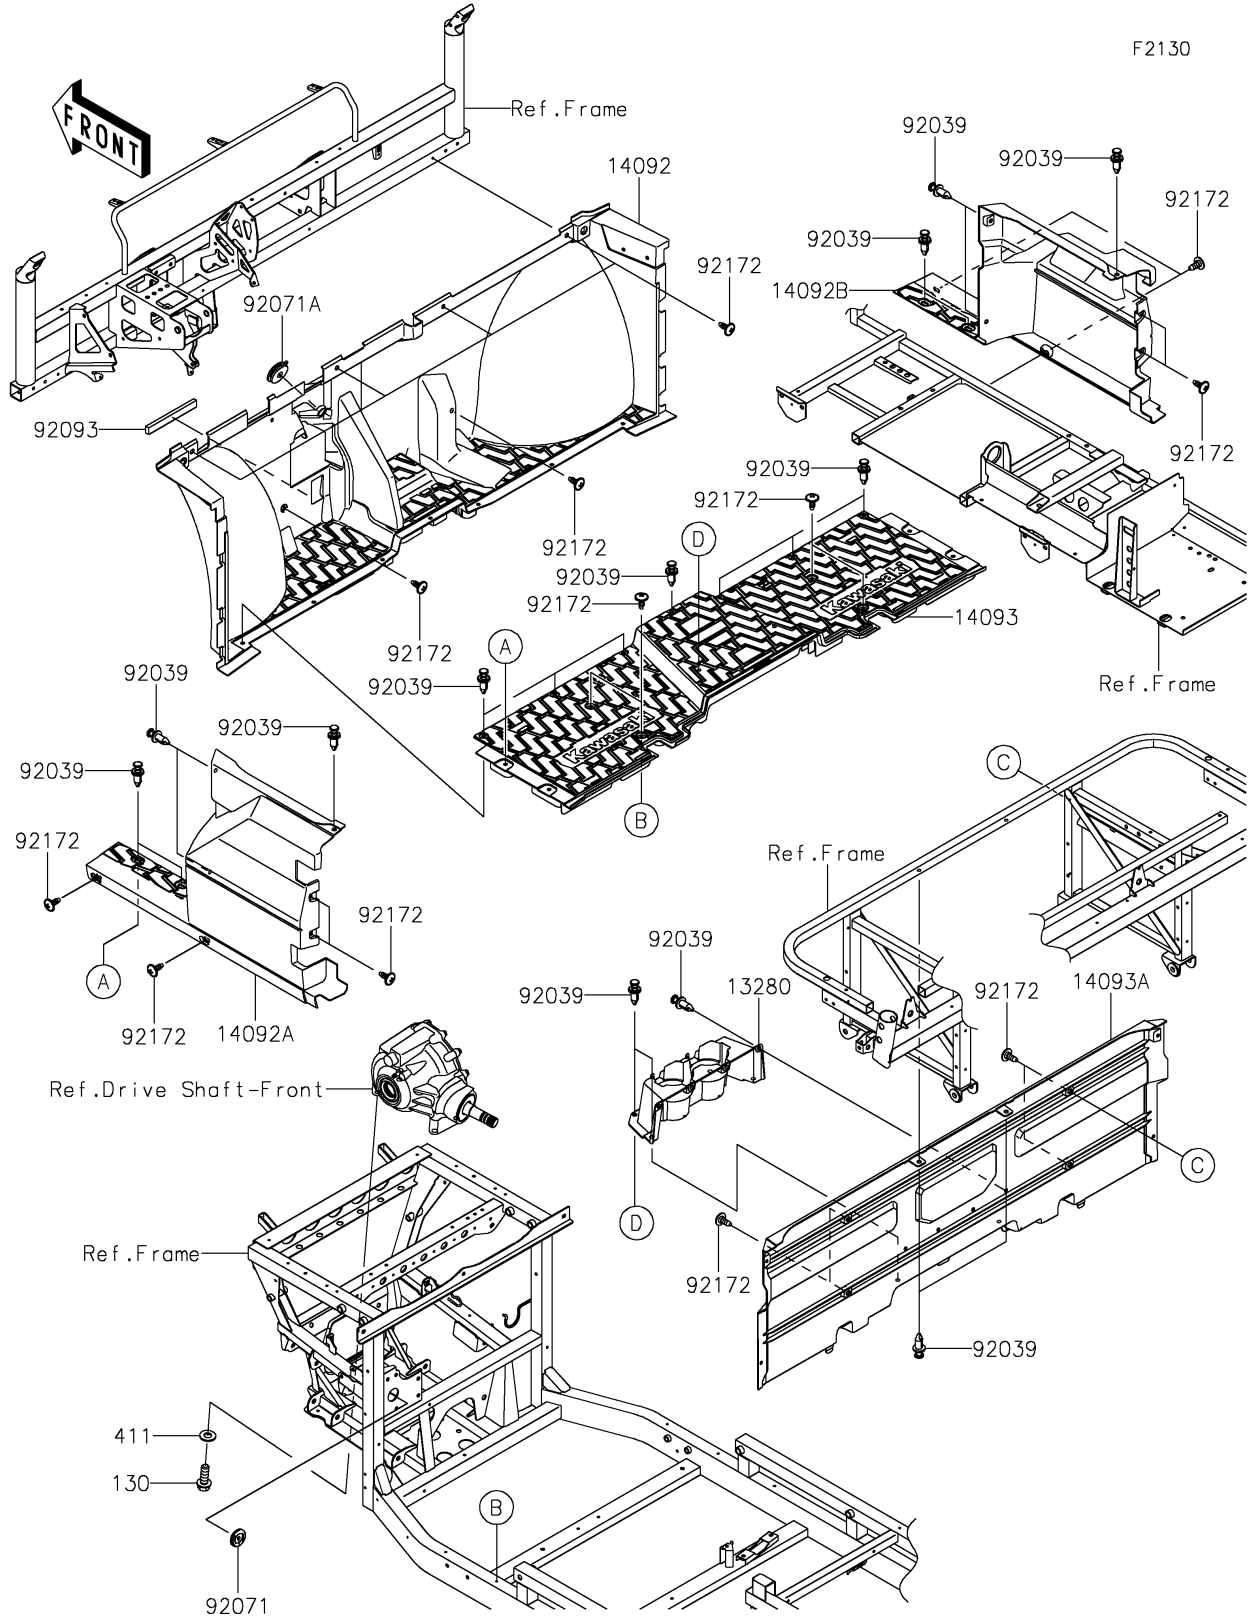

2025 MULE PRO-FXT 1000 LE Ranch Edition

PARTS DIAGRAM

Frame Fittings(Front)(CRFNN-CSSNL)

2025 MULE PRO-FXT 1000 LE Ranch Edition

PARTS LIST

Frame Fittings(Front)(CRFNN-CSSNL)

ITEM NAME	PART NUMBER	QUANTITY
HOLDER (Ref # 13280)	13280-1352	1
COVER,FR FLOOR (Ref # 14092)	14092-1184	1
COVER,SIDE,LH,FR (Ref # 14092A)	14092-1188	1
COVER,SIDE,RH,FR (Ref # 14092B)	14092-1189	1
COVER,FLOOR,BOTTOM (Ref # 14093)	14093-1426	1
COVER,FR SEAT (Ref # 14093A)	14093-1427	1
RIVET (Ref # 92039)	92039-0865	27
GROMMET,9X45X9 (Ref # 92071)	92071-0728	1
GROMMET,8X22X8 (Ref # 92071A)	92071-0753	1
SEAL,10X20X165 (Ref # 92093)	92093-0617	1
SCREW,6X16 (Ref # 92172)	92172-0711	22
BOLT-FLANGED,12X35 (Ref # 130)	130CA1235	4
WASHER-PLAIN,12MM (Ref # 411)	411AA1200	4