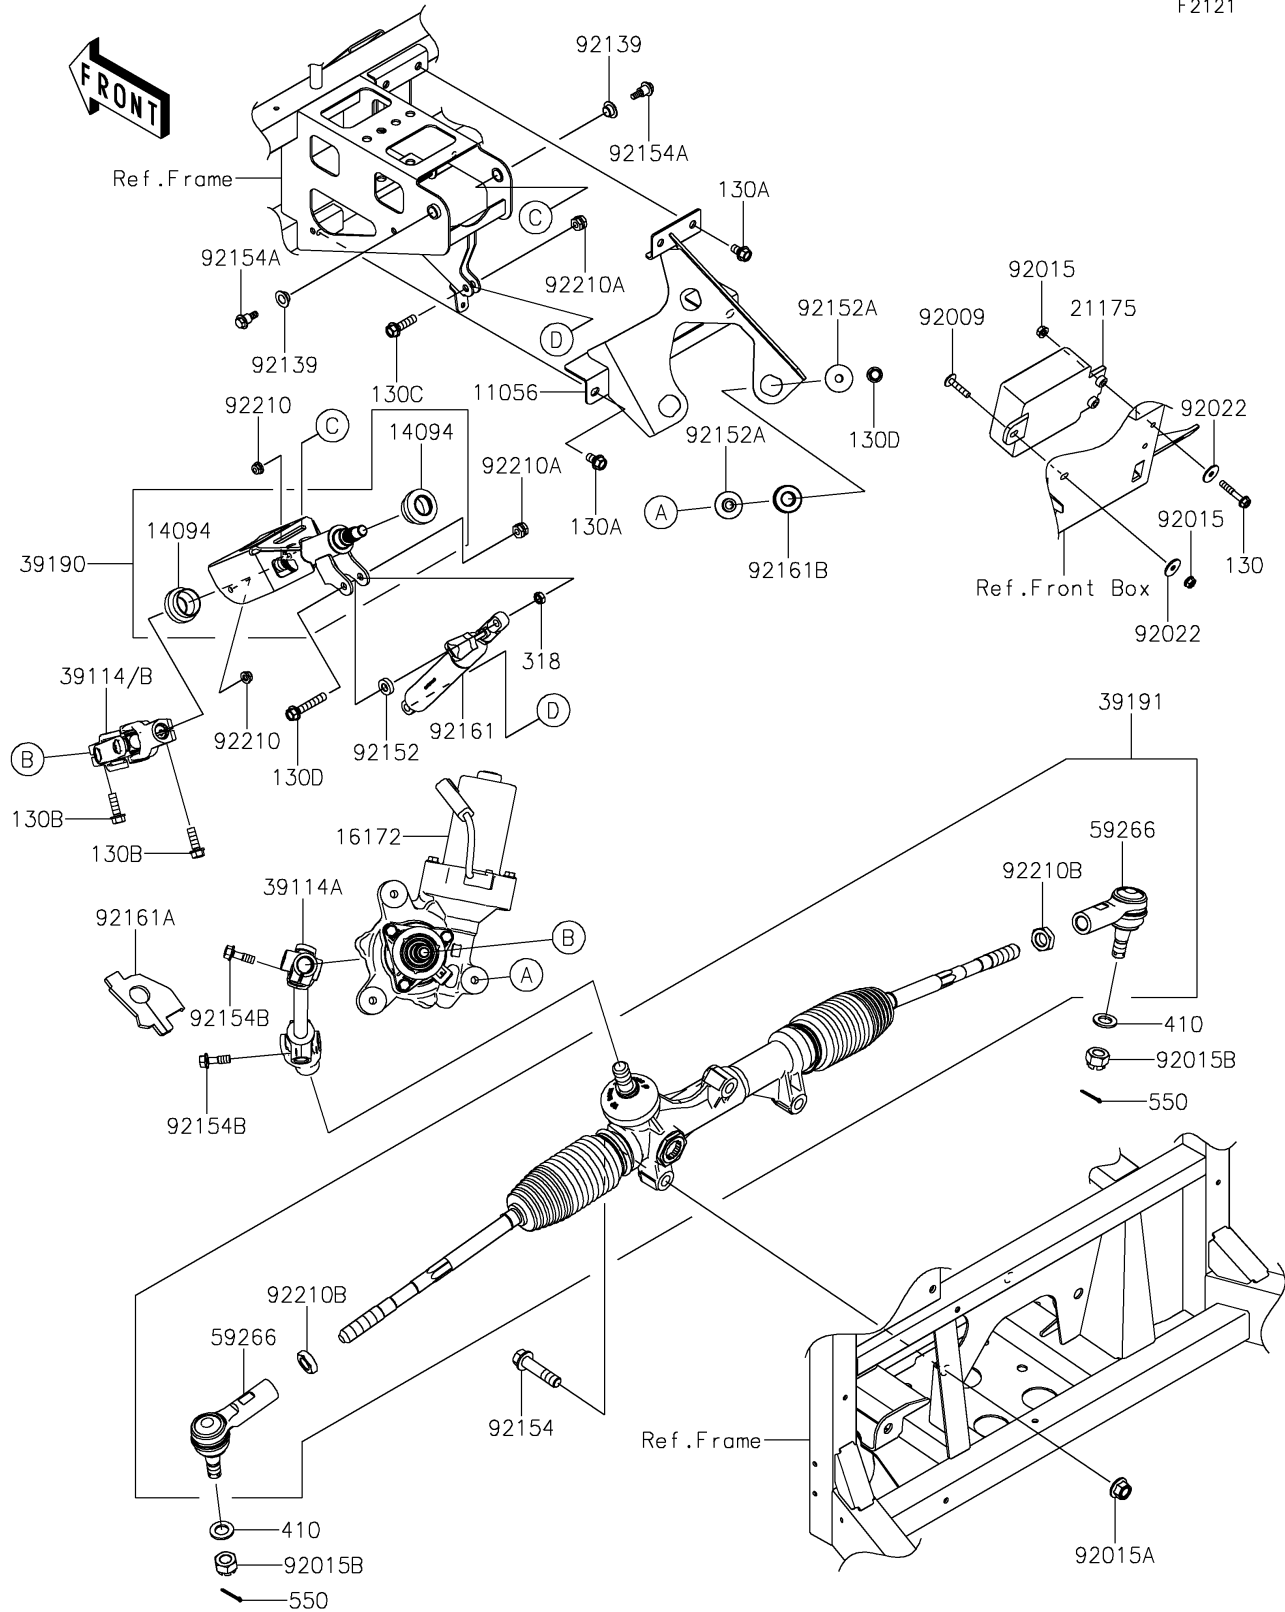

2026 MULE PRO-FXT™ 1000 LE RANCH EDITION

PARTS DIAGRAM

Steering Shaft

F2121

2026 MULE PRO-FXT™ 1000 LE RANCH EDITION

Kawasaki
Let the Good Times Roll®

PARTS LIST

Steering Shaft

ITEM NAME	PART NUMBER	QUANTITY
BRACKET (Ref # 11056)	11056-2838	1
COVER,STEERING SHAFT (Ref # 14094)	14094-0322	2
ACTUATOR,EPS (Ref # 16172)	16172-0557	1
CONTROL UNIT-ELECTRONIC,EPS (Ref # 21175)	21175-0969	1
SHAFT-COMP-STRG (Ref # 39114A)	39114-0045	1
SHAFT-COMP-STRG,UPP (Ref # 39114B)	39114-0048	1
SHAFT-ASSY-STEERING (Ref # 39190)	39190-0022	1
GEAR-ASSY-STEERING (Ref # 39191)	39191-0050	1
JOINT-BALL (Ref # 59266)	59266-0771	2
SCREW,6X28,BLACK (Ref # 92009)	92009-1400	1
NUT,FLANGED,6MM (Ref # 92015)	92015-1367	3
NUT,LOCK,FLANGED,12MM (Ref # 92015A)	92015-1433	3
NUT,CASTLE,14MM (Ref # 92015B)	92015-1841	2
WASHER,6.5X22X1.6 (Ref # 92022)	92022-237	3
BUSHING (Ref # 92139)	92139-0230	2
COLLAR,8.2X18X5 (Ref # 92152)	92152-1848	1
COLLAR,8.5X30X10.6 (Ref # 92152A)	92152-2149	6
BOLT,FLANGED,12X50 (Ref # 92154)	92154-1008	3
BOLT,6X21.5 (Ref # 92154A)	92154-1320	2
BOLT (Ref # 92154B)	92154-4224	2
DAMPER,GAS SPRING (Ref # 92161)	92161-1825	1
DAMPER (Ref # 92161A)	92161-2492	1
DAMPER,ACTUATOR (Ref # 92161B)	92161-7517	3
NUT,LOCK,FLANGED,6MM (Ref # 92210)	92210-0303	2
NUT,HARD LOCK,8MM (Ref # 92210A)	92210-0934	2
NUT (Ref # 92210B)	92210-1933	2
BOLT-FLANGED,6X35 (Ref # 130)	130BA0635	2
BOLT-FLANGED,8X14 (Ref # 130A)	130BA0814	4
BOLT-FLANGED,8X25 (Ref # 130B)	130CA0825	2

2026 MULE PRO-FXT™ 1000 LE RANCH EDITION

Kawasaki
Let the Good Times Roll®

PARTS LIST

Steering Shaft

ITEM NAME	PART NUMBER	QUANTITY
BOLT-FLANGED,8X30 (Ref # 130C)	130CA0830	1
BOLT-FLANGED,8X45 (Ref # 130D)	130CA0845	4
NUT-HEX-SMALL,8MM (Ref # 318)	318BA0800	1
WASHER-PLAIN-SMALL,14MM (Ref # 410)	410AA1400	2
PIN-COTTER,3.0X25 (Ref # 550)	550AA3025	2