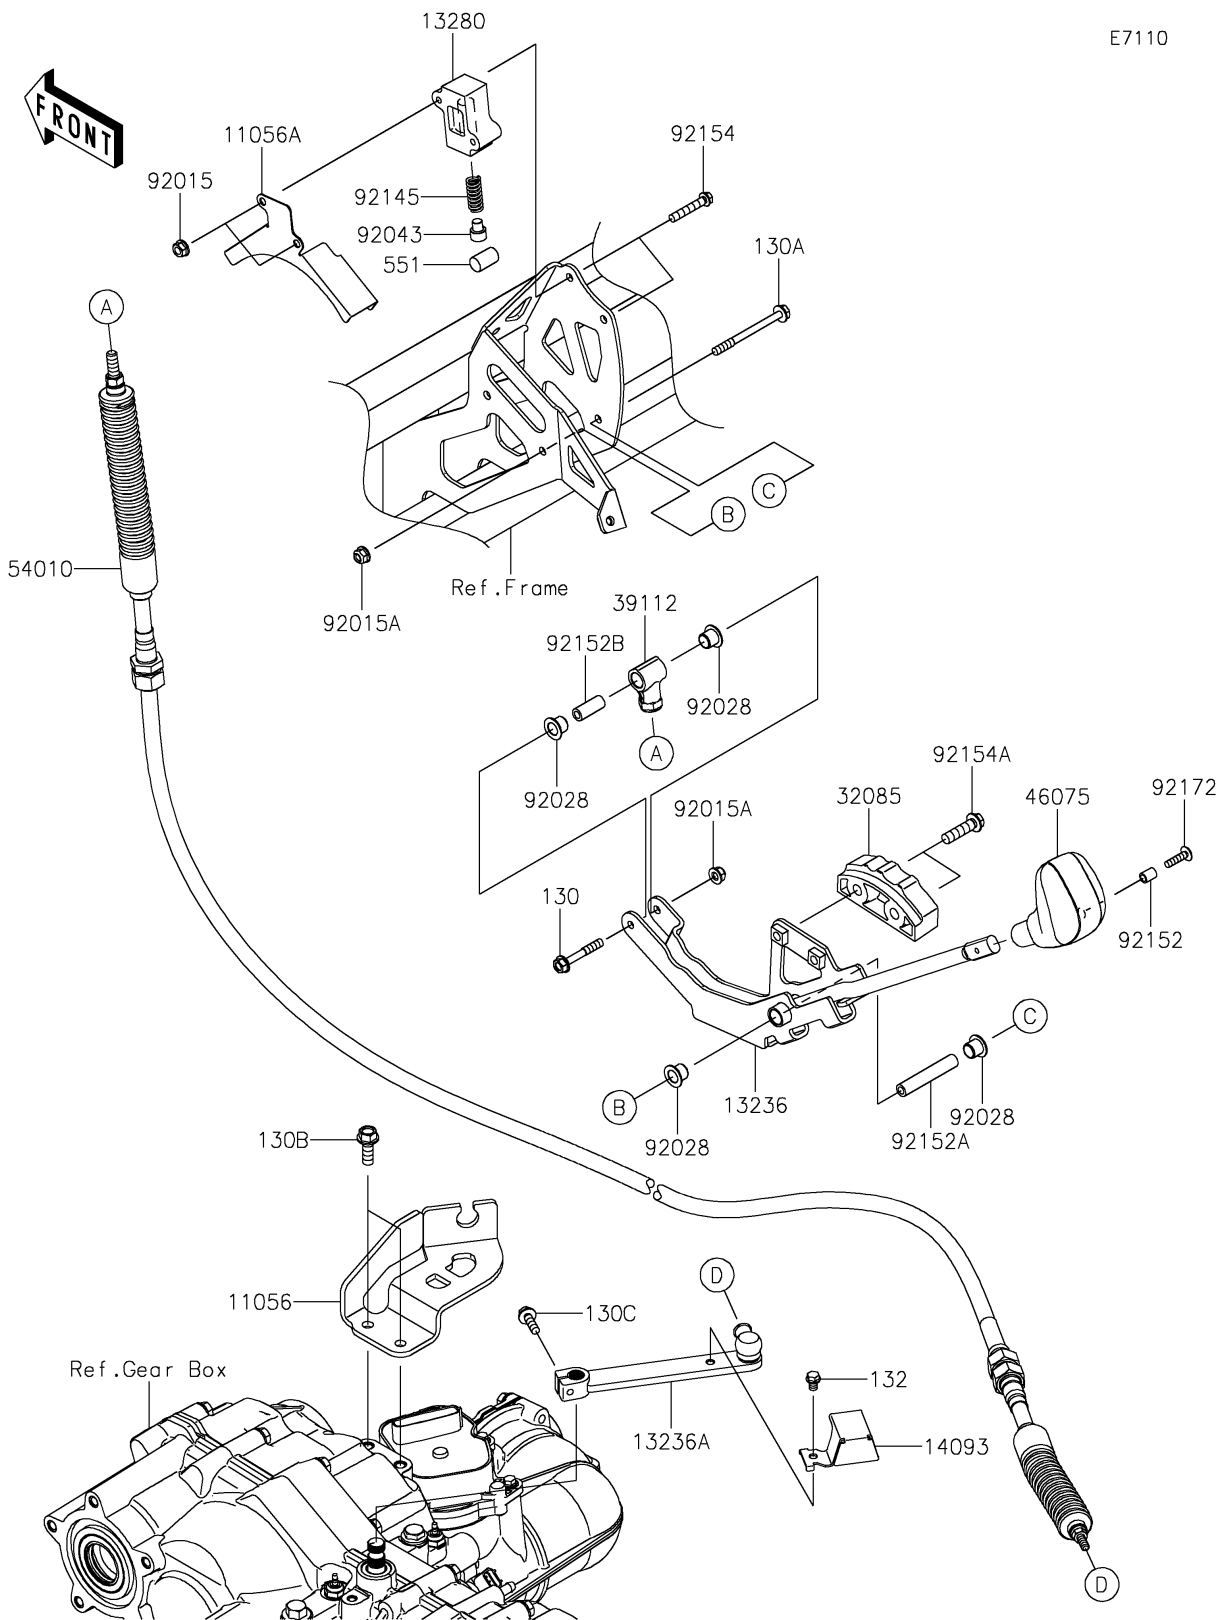

2026 MULE PRO-FXT™ 1000 LE RANCH EDITION

PARTS DIAGRAM

Control