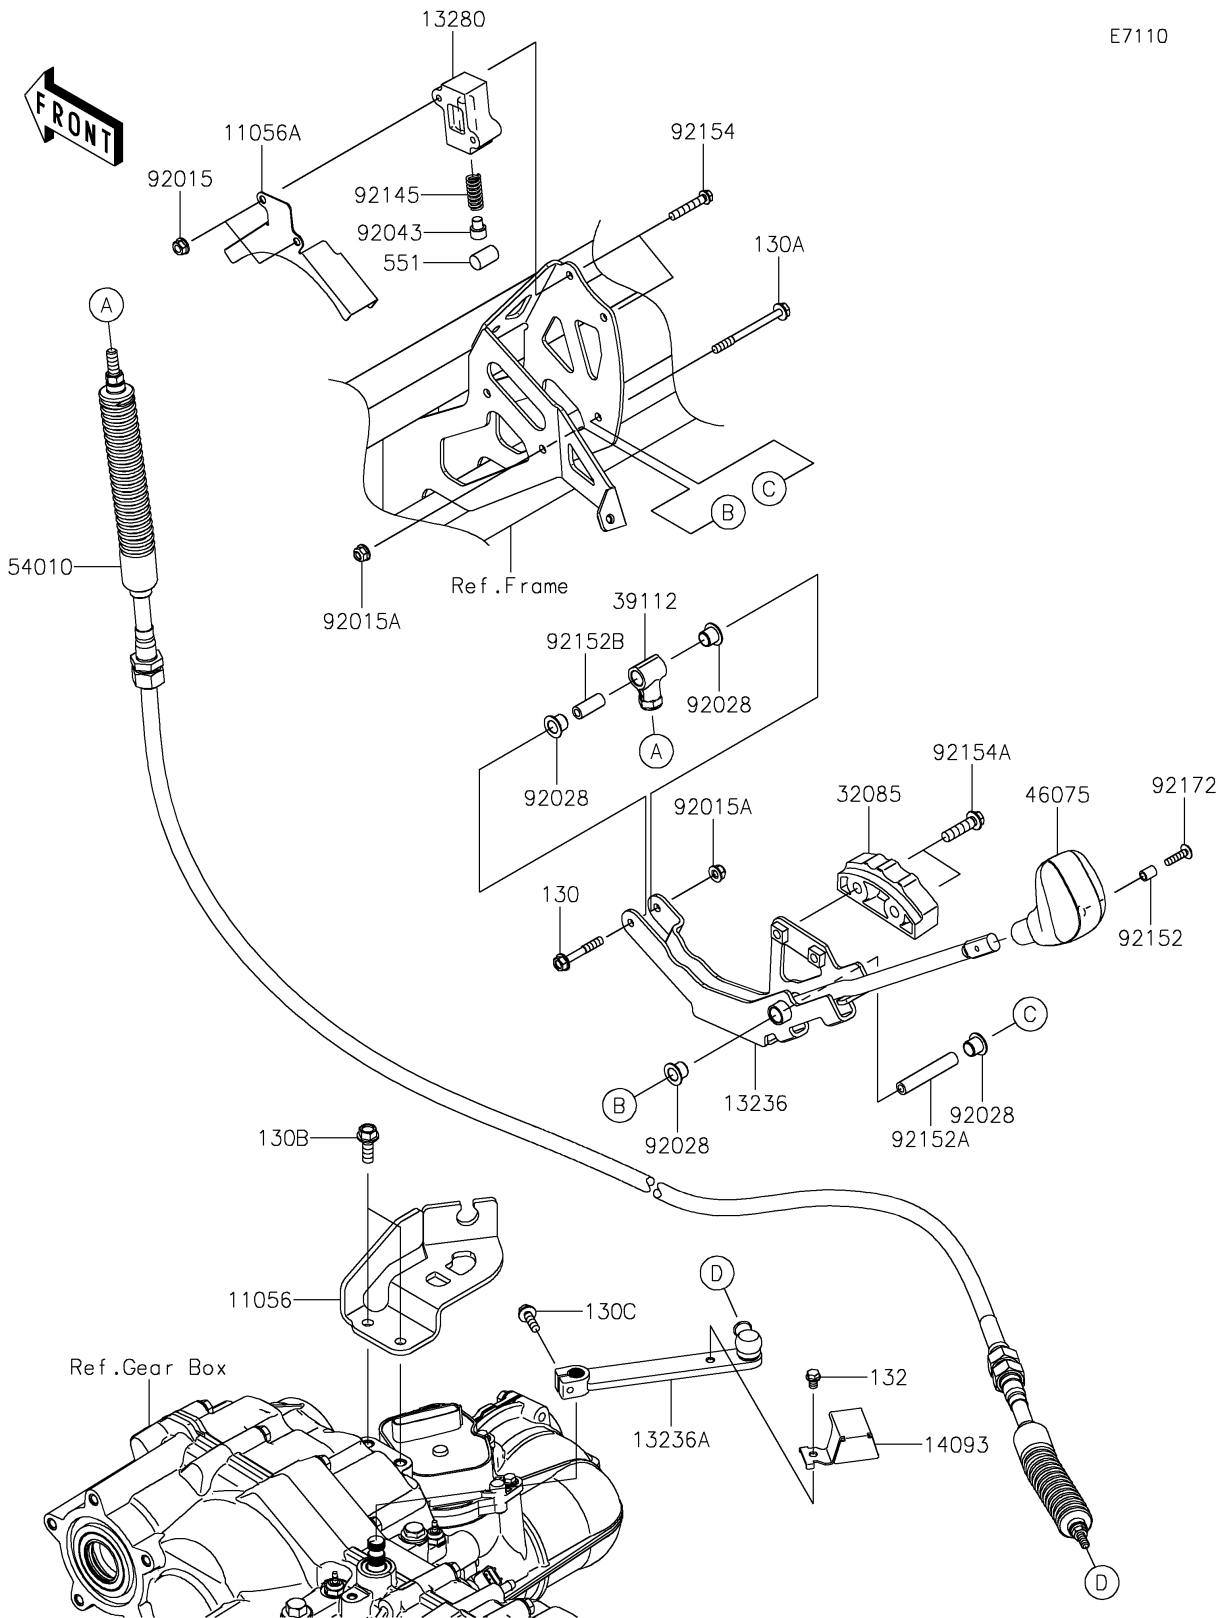

2026 MULE PRO-FXT 1000 LE Ranch Edition

PARTS DIAGRAM

Control

2026 MULE PRO-FXT 1000 LE Ranch Edition

Kawasaki
Let the Good Times Roll®

PARTS LIST

Control

ITEM NAME	PART NUMBER	QUANTITY
BRACKET,T/M SIDE (Ref # 11056)	11056-2946	1
BRACKET,DUST COVER (Ref # 11056A)	11056-7274	1
LEVER-COMP,SHIFT (Ref # 13236)	13236-0748	1
LEVER-COMP (Ref # 13236A)	13236-0854	1
HOLDER (Ref # 13280)	13280-0776	1
COVER (Ref # 14093)	14093-1362	1
STOPPER (Ref # 32085)	32085-0748	1
RODEND-TIE (Ref # 39112)	39112-0020	1
GRIP (Ref # 46075)	46075-0569	1
CABLE,SHIFT (Ref # 54010)	54010-0601	1
NUT,FLANGED,6MM (Ref # 92015)	92015-1367	2
NUT,LOCK,FLANGED,6MM (Ref # 92015A)	92015-1675	2
BUSHING (Ref # 92028)	92028-1507	4
PIN (Ref # 92043)	92043-0790	1
SPRING (Ref # 92145)	92145-1578	1
COLLAR,5.6X8X10.5 (Ref # 92152)	92152-1545	1
COLLAR,6X10X56.5 (Ref # 92152A)	92152-1823	1
COLLAR,6X10X25 (Ref # 92152B)	92152-1854	1
BOLT,FLANGED,6X35 (Ref # 92154)	92154-1544	2
BOLT,FLANGED,8X30 (Ref # 92154A)	92154-1907	2
SCREW,5X20 (Ref # 92172)	92172-2081	1
BOLT-FLANGED,6X40 (Ref # 130)	130BA0640	1
BOLT-FLANGED,6X70 (Ref # 130A)	130BA0670	1
BOLT-FLANGED,8X22 (Ref # 130B)	130BA0822	2
BOLT-FLANGED,6X20 (Ref # 130C)	130CA0620	1
BOLT-FLANGED-SMALL,6X8 (Ref # 132)	132BA0608	1
PIN-DOWEL,12X20 (Ref # 551)	551R1220	1