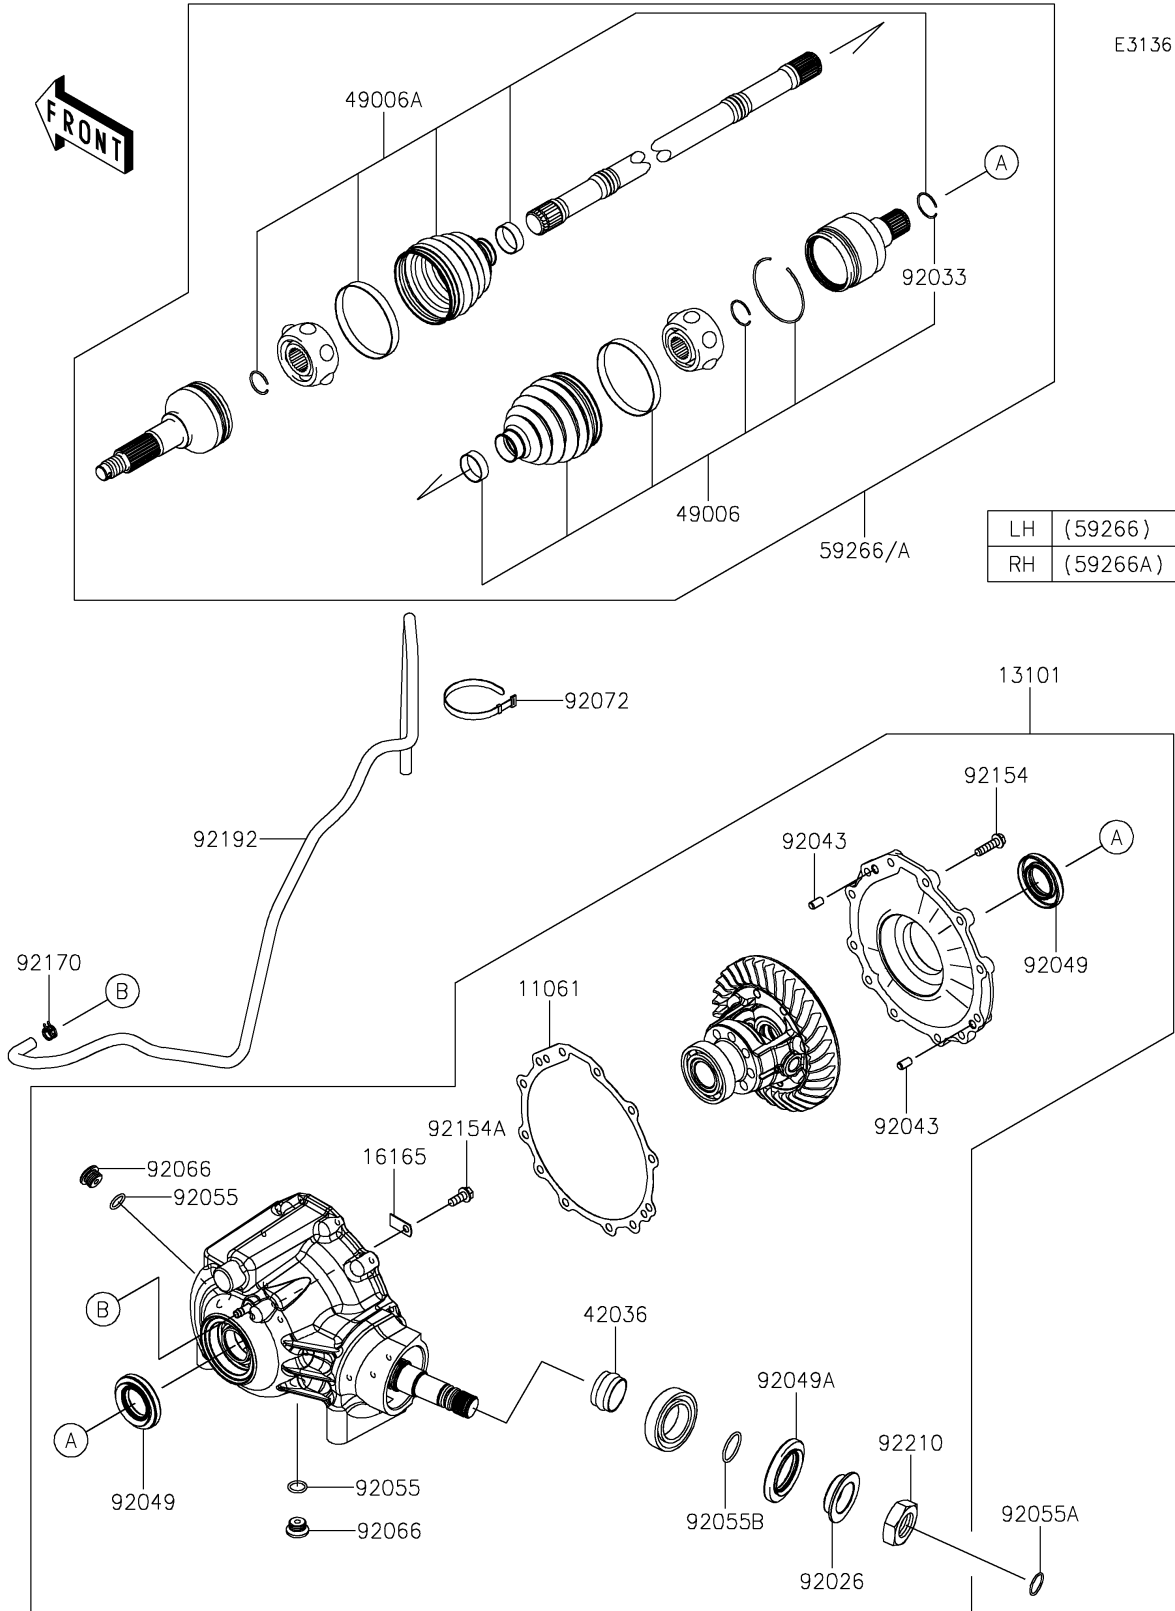

2024 MULE PRO-FXT 1000 LE Ranch Edition

PARTS DIAGRAM

Drive Shaft-Front

2024 MULE PRO-FXT 1000 LE Ranch Edition

PARTS LIST

Drive Shaft-Front

ITEM NAME	PART NUMBER	QUANTITY
-----------	-------------	----------
