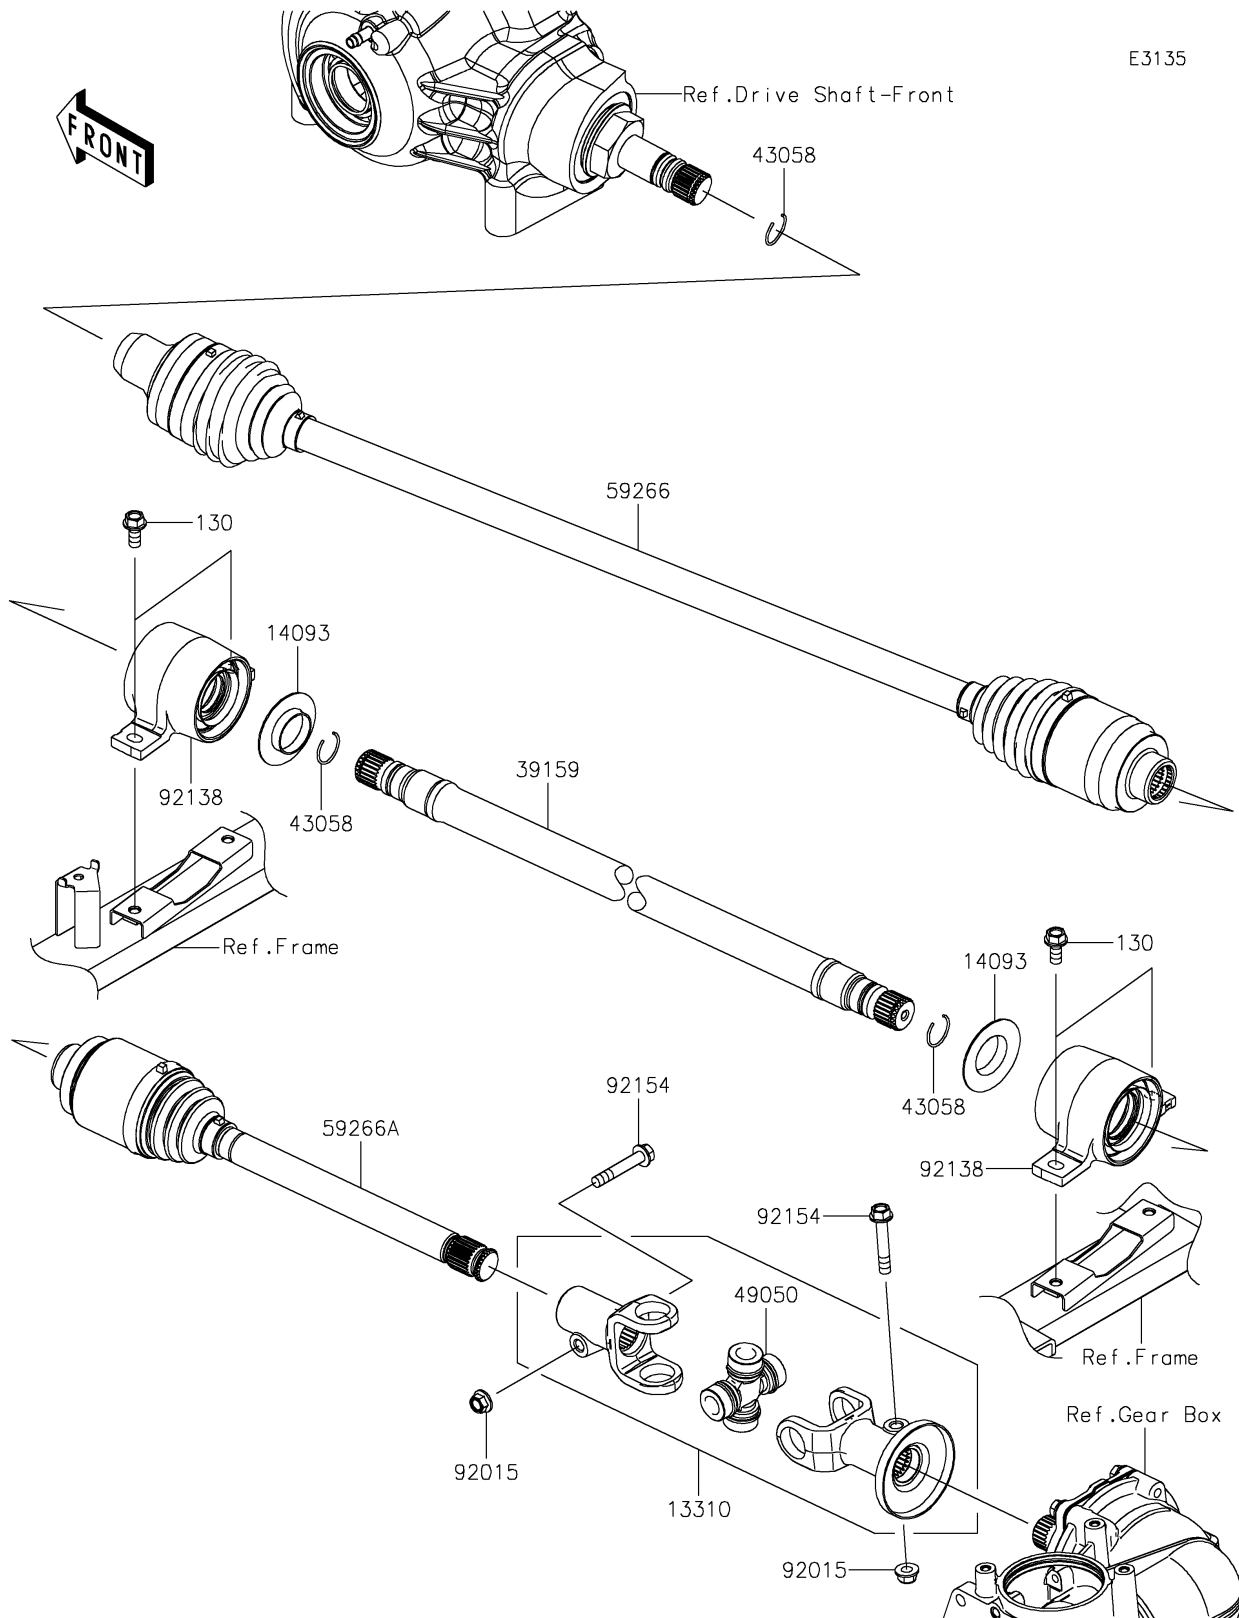

2024 MULE PRO-FXT 1000 LE Ranch Edition

PARTS DIAGRAM Drive Shaft-Propeller

2024 MULE PRO-FXT 1000 LE Ranch Edition

PARTS LIST

Drive Shaft-Propeller

ITEM NAME	PART NUMBER	QUANTITY
-----------	-------------	----------
