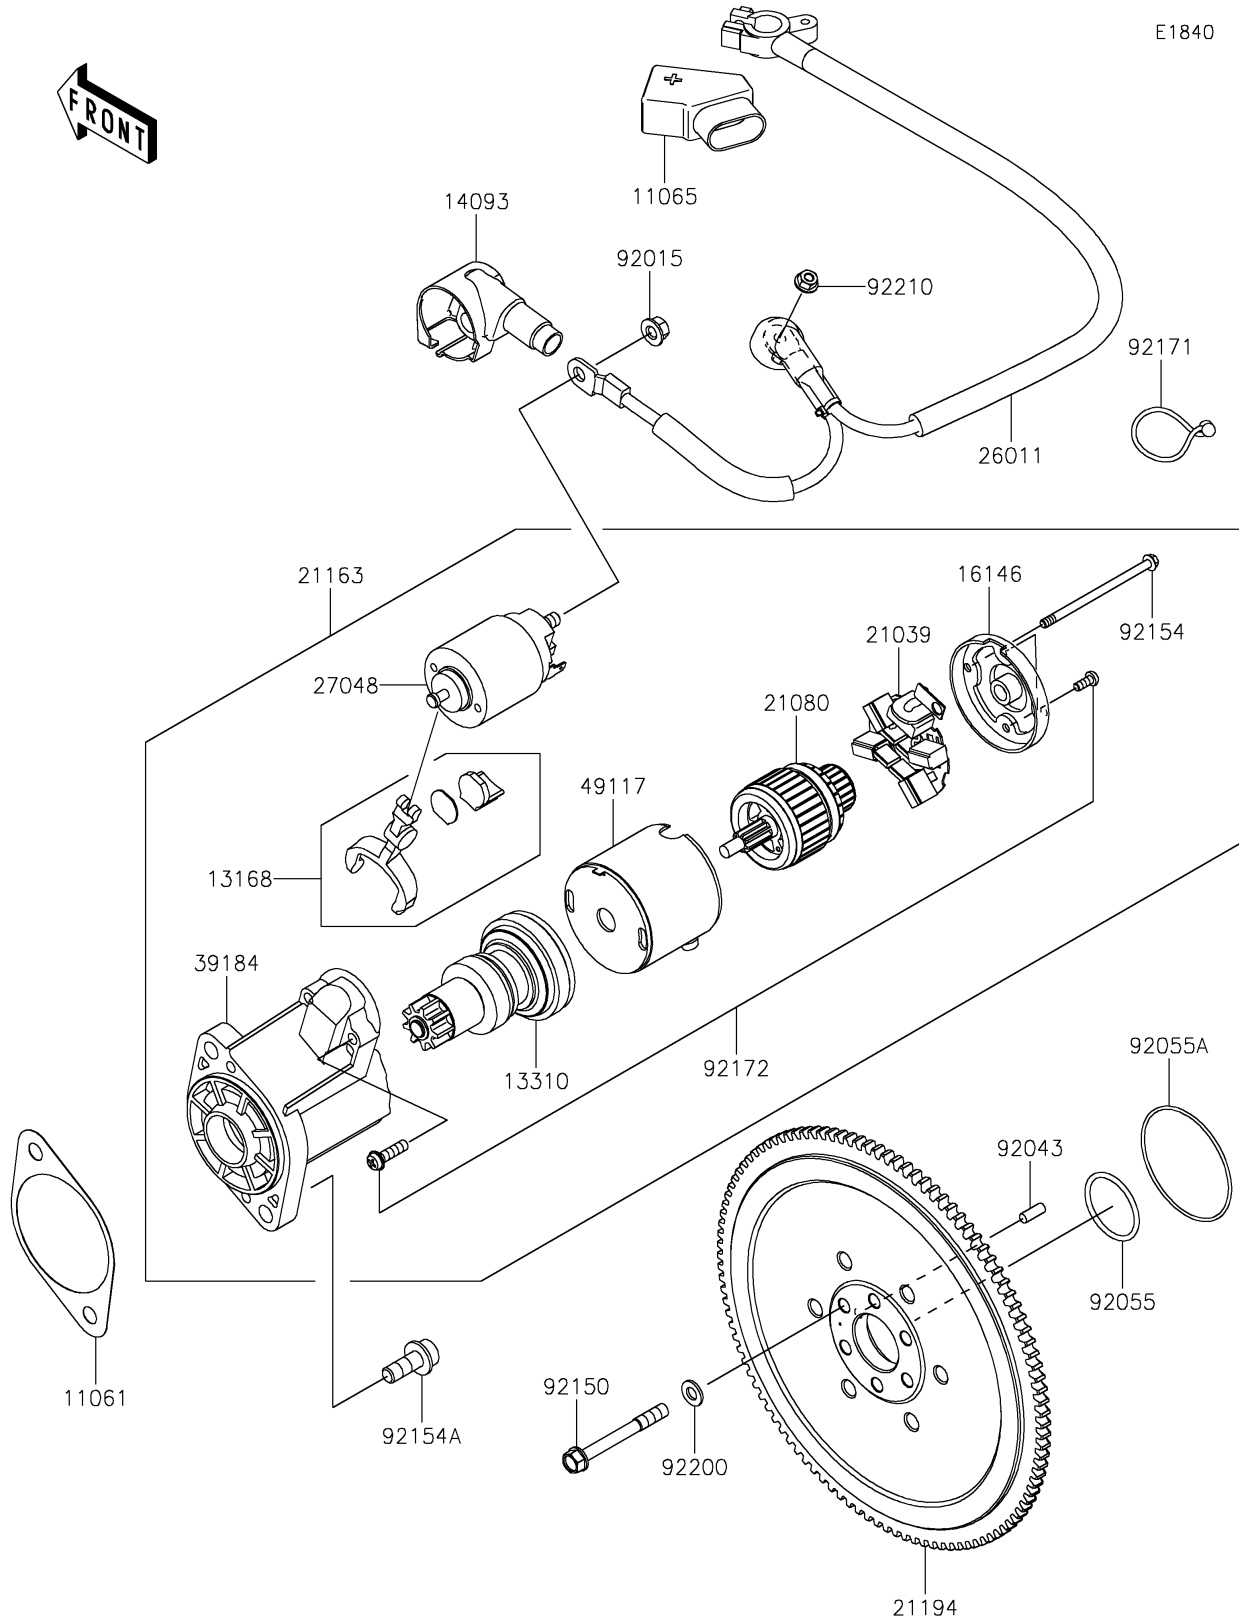

2026 MULE PRO-FXT™ 1000 LE RANCH EDITION

PARTS DIAGRAM

Starter Motor

2026 MULE PRO-FXT™ 1000 LE RANCH EDITION

Kawasaki
Let the Good Times Roll®

PARTS LIST

Starter Motor

ITEM NAME	PART NUMBER	QUANTITY
GASKET,STARTER (Ref # 11061)	11061-1463	1
CAP (Ref # 11065)	11065-0850	1
LEVER (Ref # 13168)	13168-0935	1
SHAFT-ASSY (Ref # 13310)	13310-0577	1
COVER,STARTER LEAD WIRE (Ref # 14093)	14093-1523	1
COVER-ASSY (Ref # 16146)	16146-0733	1
BRUSH (Ref # 21039)	21039-0015	1
ARMATURE (Ref # 21080)	21080-0015	1
STARTER-ELECTRIC (Ref # 21163)	21163-0805	1
FLYWHEEL-COMP (Ref # 21194)	21194-0725	1
WIRE-LEAD,BATTERY-GENERATOR (Ref # 26011)	26011-2461	1
SWITCH-ASSY (Ref # 27048)	27048-0059	1
BRACKET-ASSY (Ref # 39184)	39184-0747	1
YOKE (Ref # 49117)	49117-0610	1
NUT,8MM (Ref # 92015)	92015-1402	1
PIN,6X16 (Ref # 92043)	92043-1690	1
RING-O,35.8X3.0 (Ref # 92055)	92055-1005	1
RING-O,70.2X74.0X1.90 (Ref # 92055A)	92055-1672	1
BOLT,8X70 (Ref # 92150)	92150-1483	6
BOLT,STARTER (Ref # 92154)	92154-7040	2
BOLT,SOCKET,10X25 (Ref # 92154A)	92154-7070	2
CLAMP (Ref # 92171)	92171-1185	1
SCREW (Ref # 92172)	92172-0770	1
WASHER,8.2X16X1.6 (Ref # 92200)	92200-0047	6
NUT,6MM (Ref # 92210)	92210-0188	1