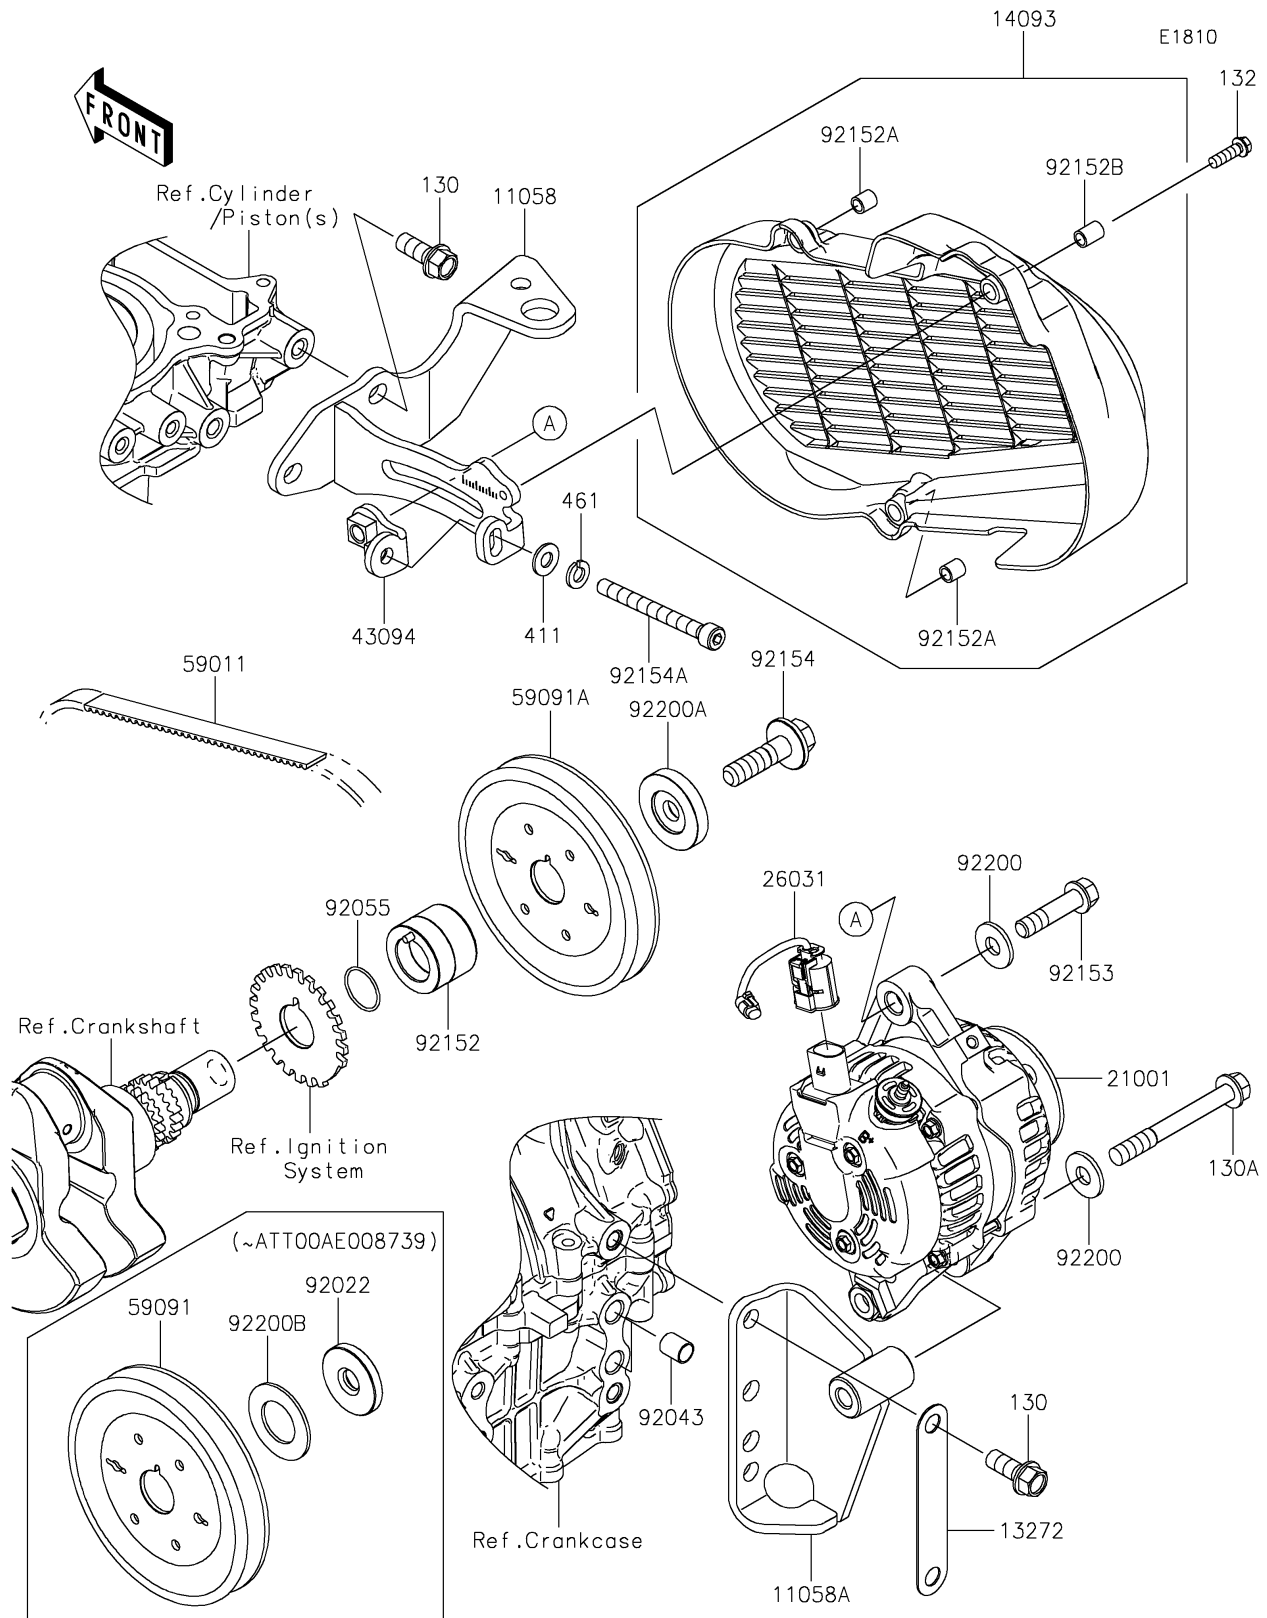

2026 MULE PRO-FXT™ 1000 LE RANCH EDITION

PARTS DIAGRAM

Generator

2026 MULE PRO-FXT™ 1000 LE RANCH EDITION

Kawasaki
Let the Good Times Roll®

PARTS LIST

Generator

ITEM NAME	PART NUMBER	QUANTITY
BRACKET,GENERATOR UPPER (Ref # 11058)	11058-0328	1
BRACKET,GENERATOR LOWER (Ref # 11058A)	11058-0329	1
PLATE,GENERATOR LOWER (Ref # 13272)	13272-4113	1
COVER,GENERATOR (Ref # 14093)	14093-1393	1
GENERATOR (Ref # 21001)	21001-0687	1
HARNESS,GENERATOR (Ref # 26031)	26031-4001	1
ADJUSTER,GENERATOR (Ref # 43094)	43094-0014	1
BELT (Ref # 59011)	59011-0059	1
PULLEY (Ref # 59091A)	59091-0019	1
PIN,10.1X12X14 (Ref # 92043)	92043-4009	2
RING-O,21.5X1.5 (Ref # 92055)	92055-1293	1
COLLAR,PULLEY (Ref # 92152)	92152-2928	1
COLLAR (Ref # 92152A)	92152-2948	2
COLLAR (Ref # 92152B)	92152-2949	1
BOLT,FLANGED,10X42 (Ref # 92153)	92153-1957	1
BOLT-FLANGED,12X43 (Ref # 92154)	92154-7017	1
BOLT-SOCKET,8X80 (Ref # 92154A)	92154-7077	1
WASHER,11X26X2.6 (Ref # 92200)	92200-0352	2
WASHER (Ref # 92200A)	92200-2621	1
BOLT-FLANGED (Ref # 130)	130CA1025	4
BOLT-FLANGED,10X85 (Ref # 130A)	130CA1085	1
BOLT-FLANGED-SMALL,6X20 (Ref # 132)	132BA0620	3
WASHER-PLAIN,8MM (Ref # 411)	411AA0800	1
WASHER-SPRING,8MM (Ref # 461)	461DA0800	1