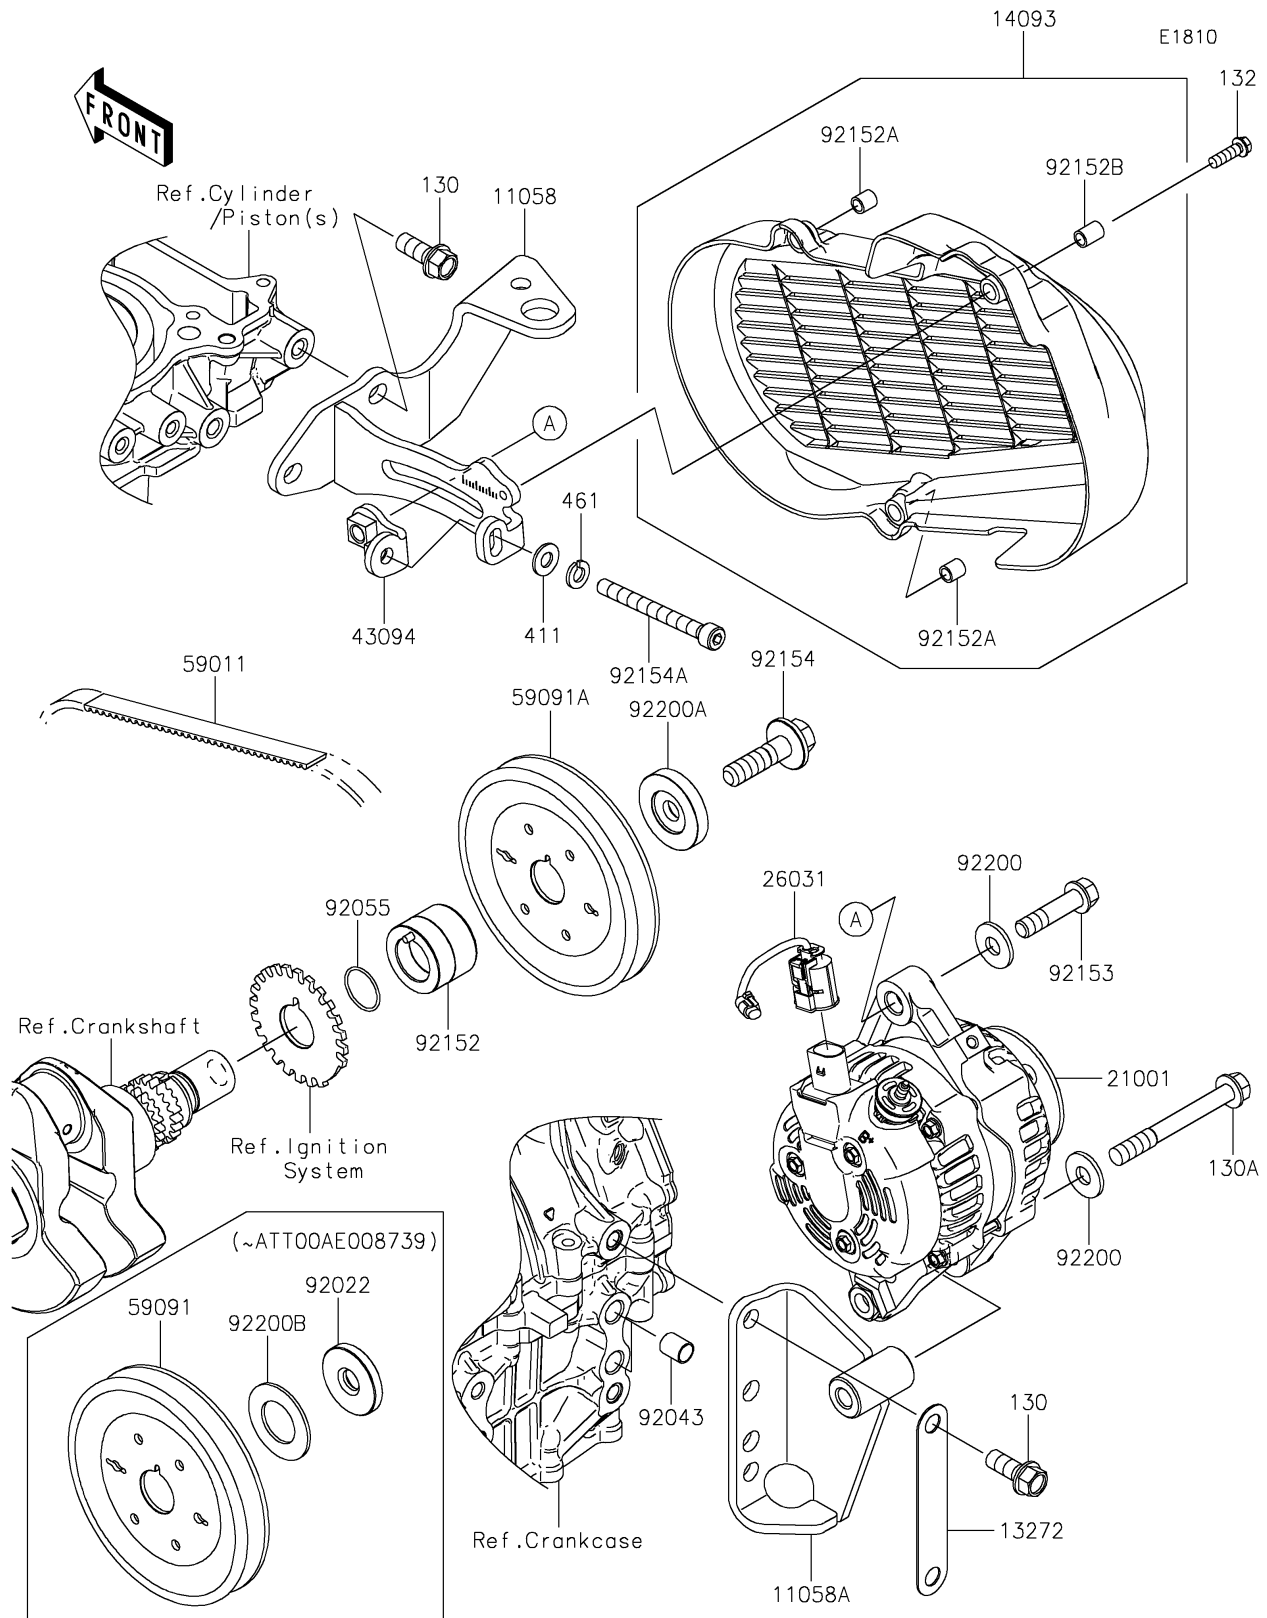

2026 MULE PRO-FXT 1000 LE Ranch Edition

PARTS DIAGRAM

Generator