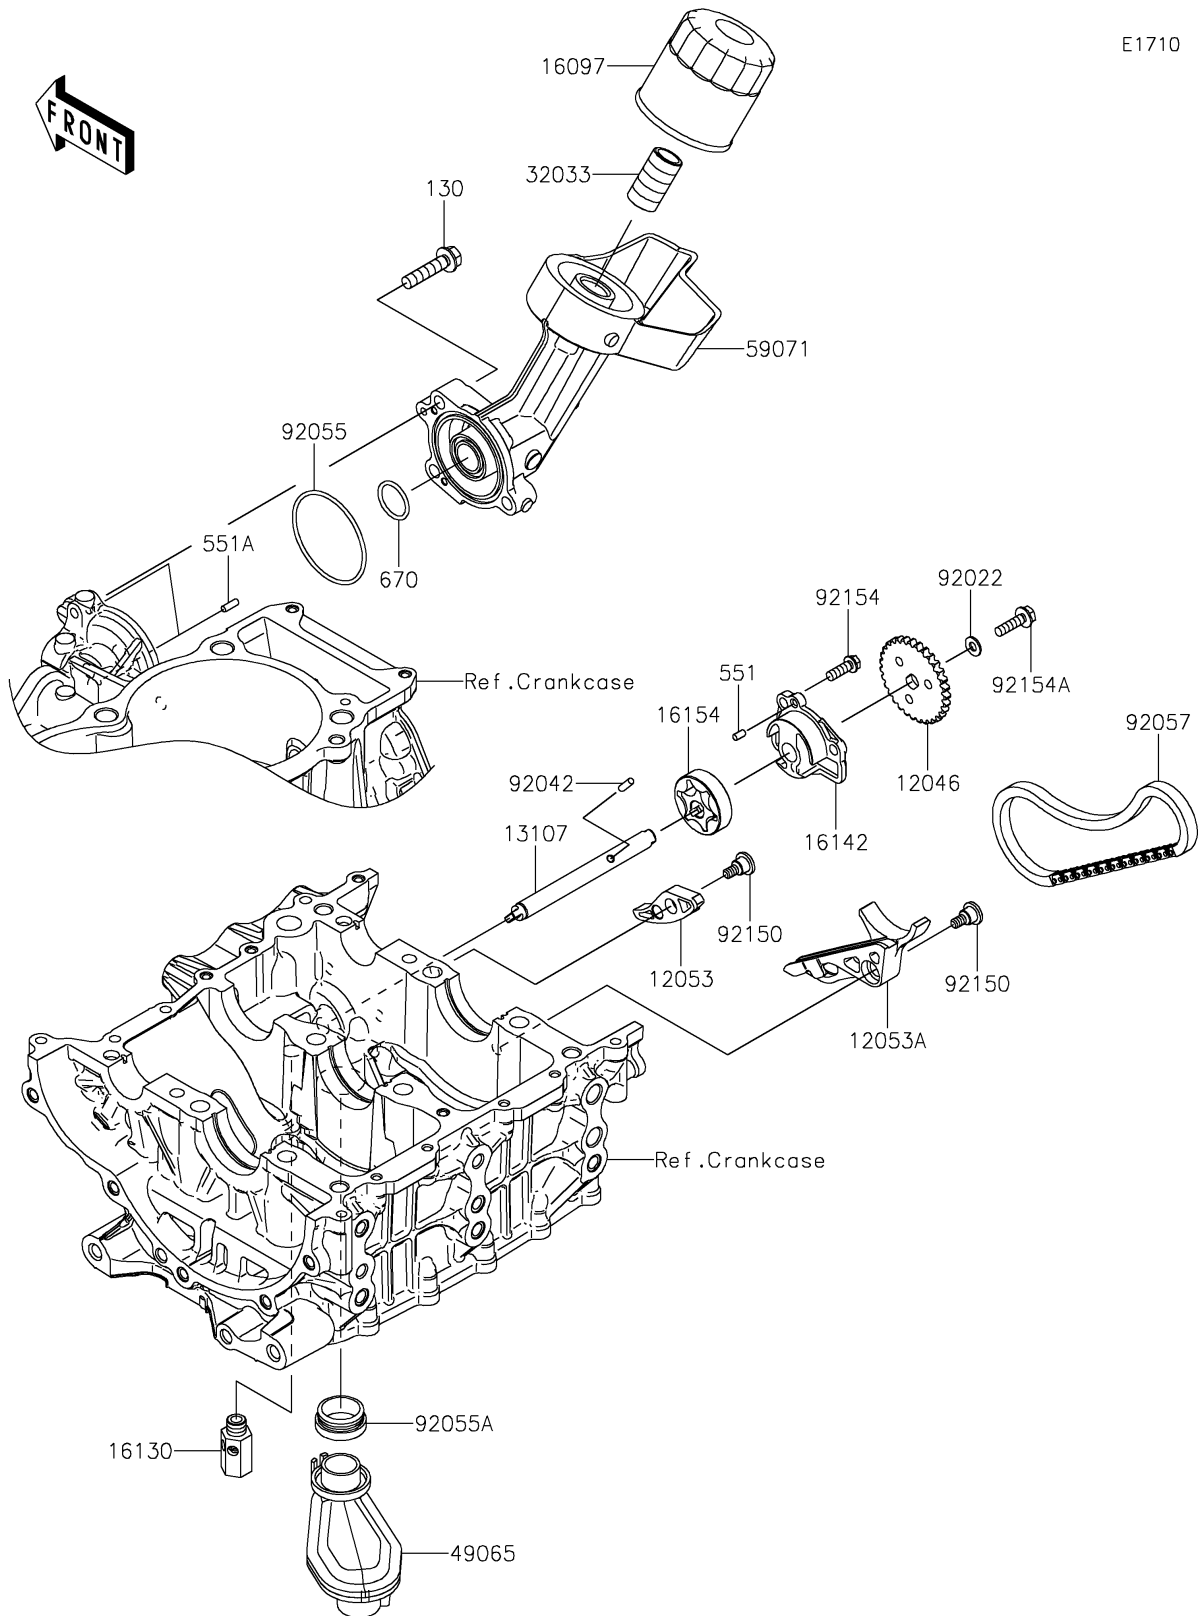

2025 MULE PRO-FXT 1000 LE Ranch Edition

PARTS DIAGRAM

Oil Pump/Oil Filter

2025 MULE PRO-FXT 1000 LE Ranch Edition

PARTS LIST

Oil Pump/Oil Filter

ITEM NAME	PART NUMBER	QUANTITY
-----------	-------------	----------
