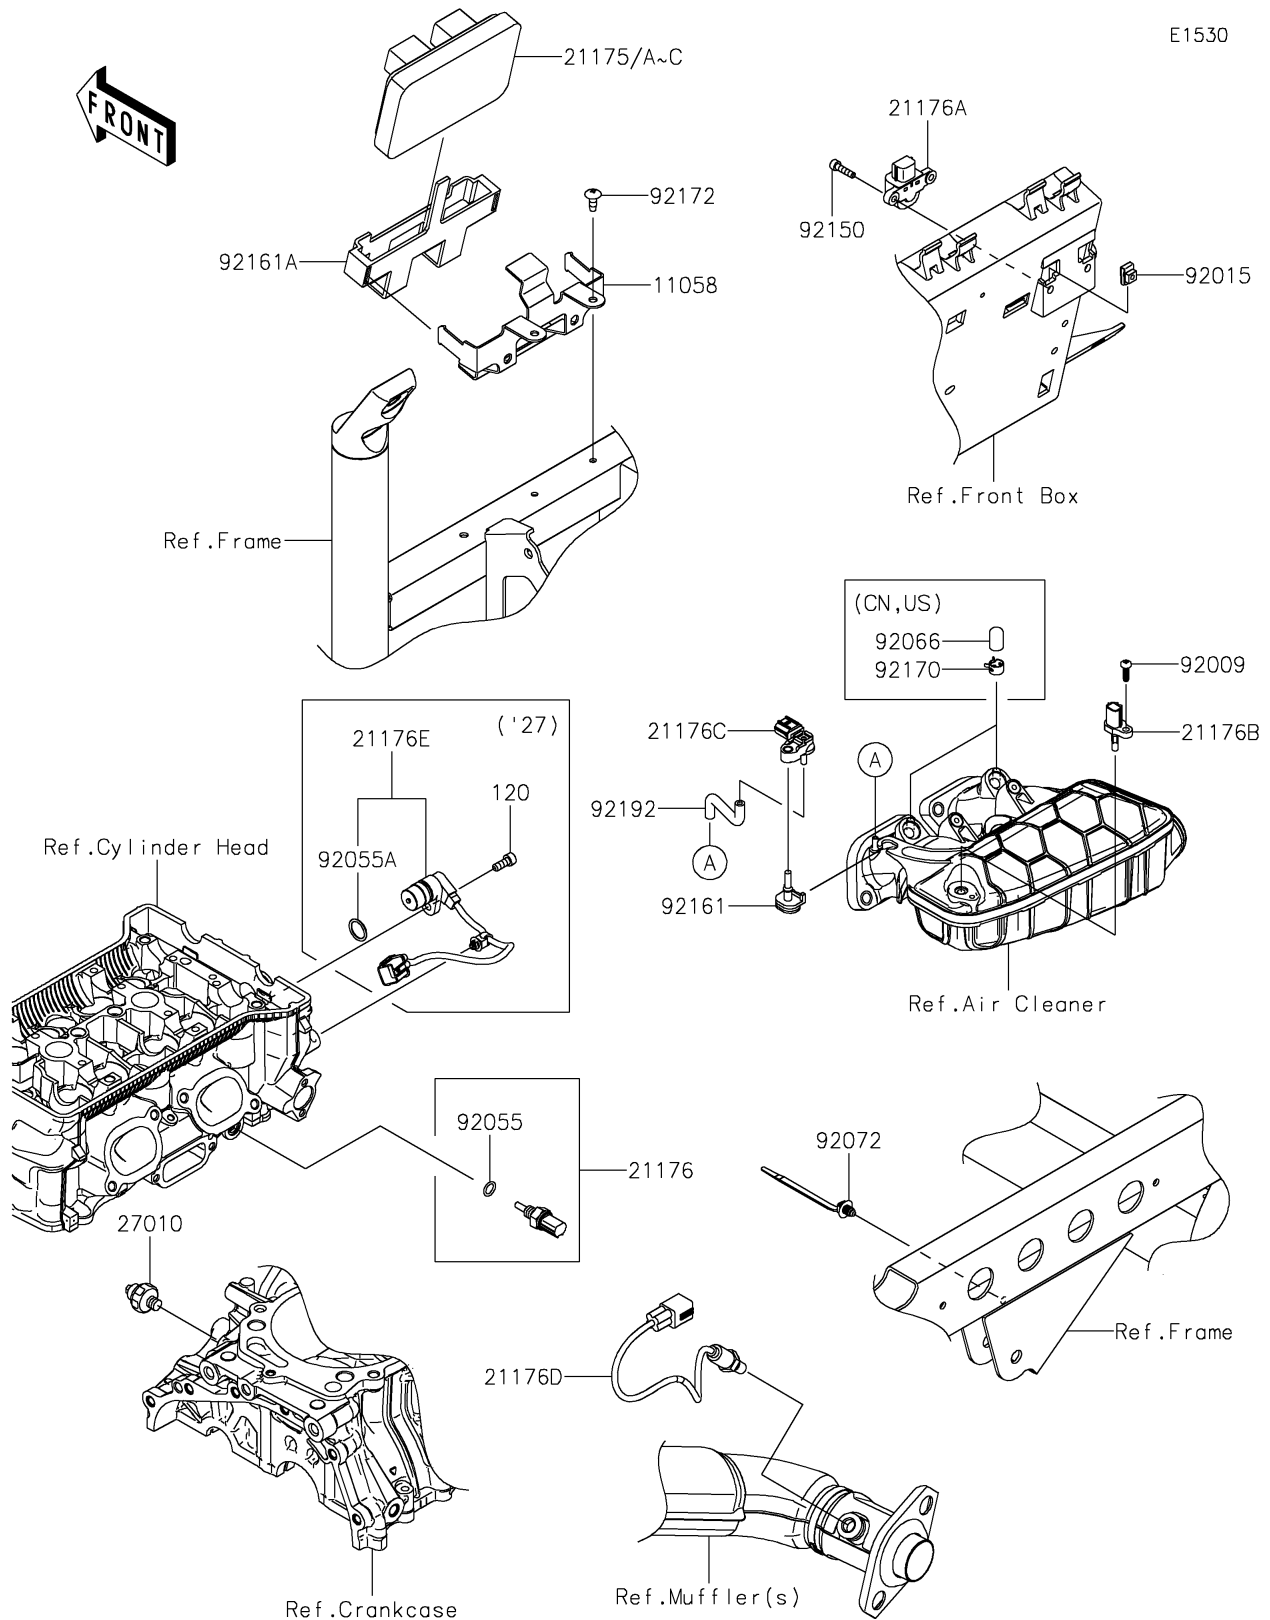

2024 MULE PRO-FXT 1000 LE Ranch Edition

PARTS DIAGRAM

Fuel Injection

E1530

2024 MULE PRO-FXT 1000 LE Ranch Edition

PARTS LIST Fuel Injection

ITEM NAME	PART NUMBER	QUANTITY
-----------	-------------	----------
