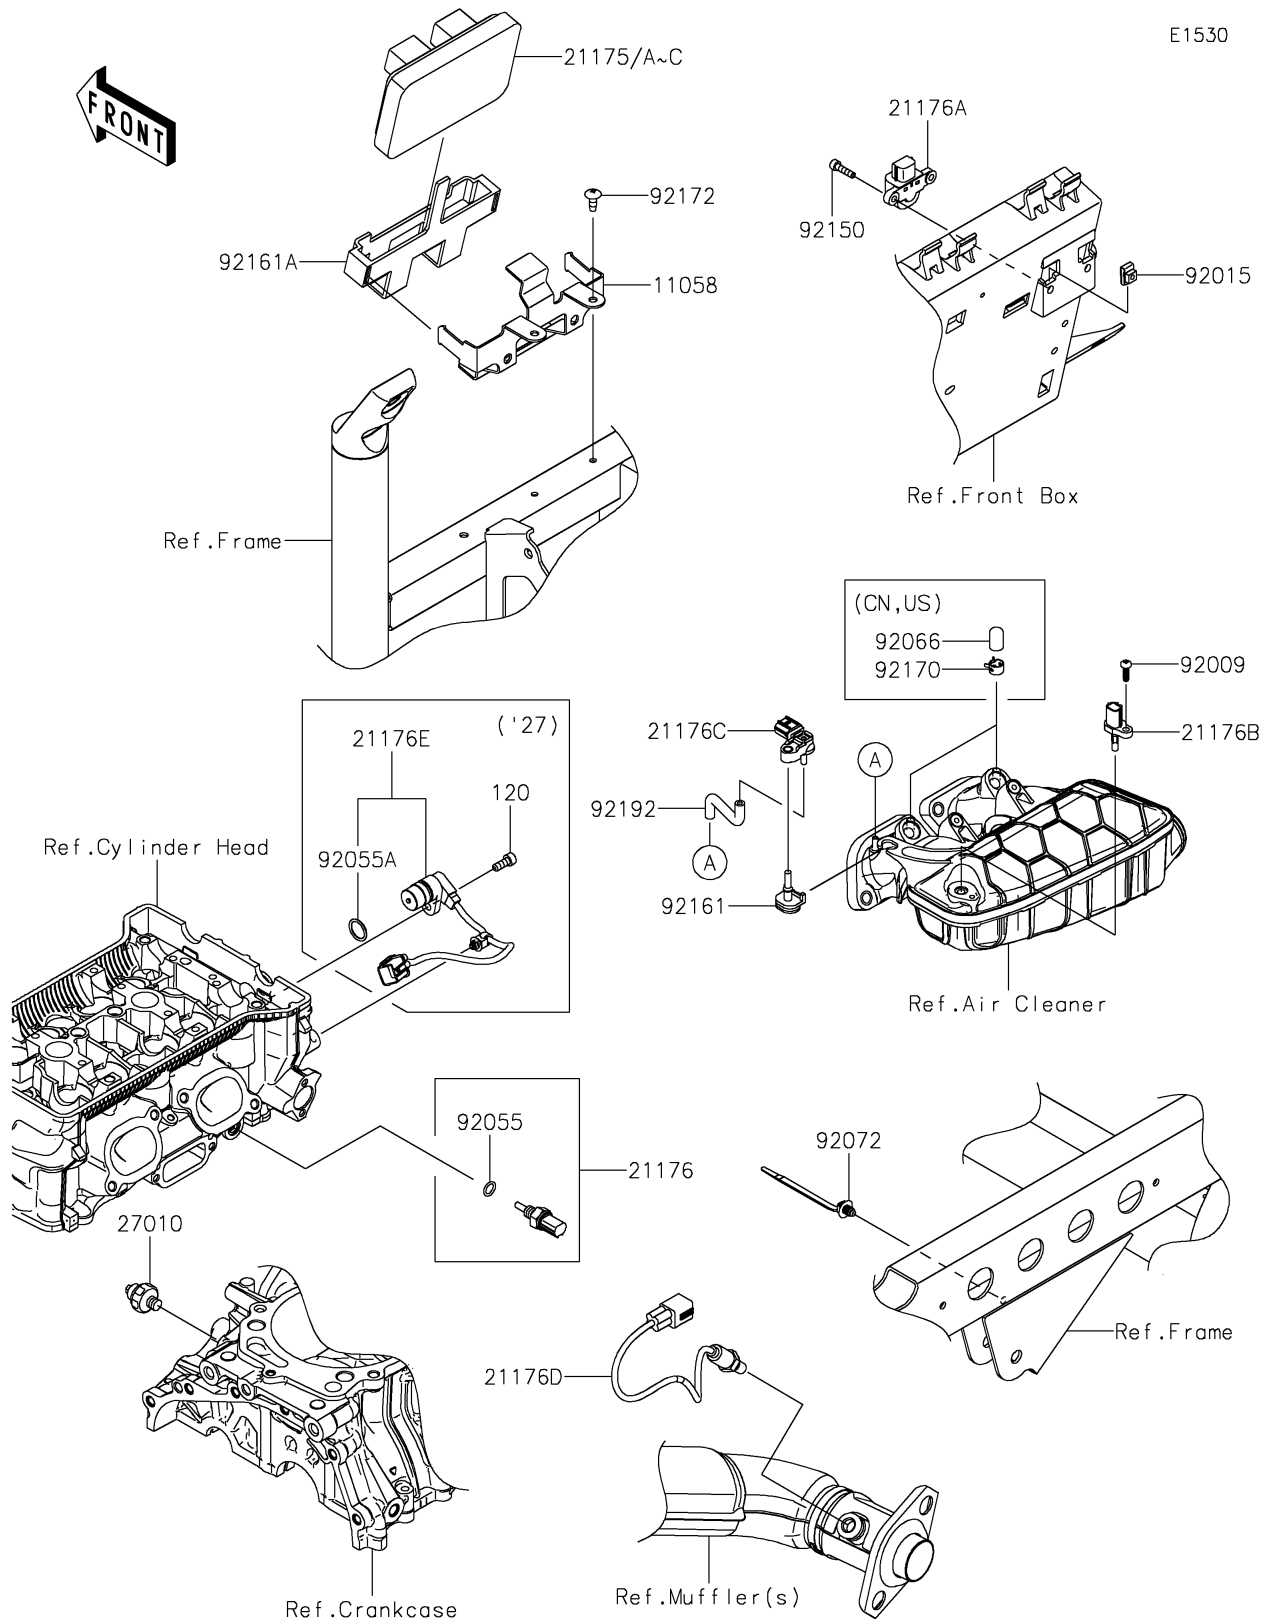

2024 MULE PRO-FXT 1000 LE Ranch Edition

PARTS DIAGRAM

Fuel Injection

E1530

2024 MULE PRO-FXT 1000 LE Ranch Edition

PARTS LIST

Fuel Injection

ITEM NAME	PART NUMBER	QUANTITY
BRACKET,ECU (Ref # 11058)	11058-0323	1
CONTROL UNIT-ELECTRONIC (Ref # 21175)	21175-1853	1
CONTROL UNIT-ELECTRONIC (Ref # 21175A)	21175-1877	1
SENSOR,WATER TEMP (Ref # 21176)	21176-0009	1
SENSOR,VEHICLE-DOWN (Ref # 21176A)	21176-0026	1
SENSOR,AIR TEMPERATURE (Ref # 21176B)	21176-0048	1
SENSOR,PRESSURE (Ref # 21176C)	21176-0906	1
SENSOR,OXYGEN (Ref # 21176D)	21176-1192	1
SWITCH,OIL PRESSURE (Ref # 27010)	27010-1313	1
SCREW,TAPPING,5X16 (Ref # 92009)	92009-1264	1
NUT,5MM (Ref # 92015)	92015-1627	2
RING-O,9.5X1.9 (Ref # 92055)	92055-0016	1
PLUG (Ref # 92066)	92066-0862	2
BAND,OS170-FT7(BLACK) (Ref # 92072)	92072-1414	1
BOLT,SOCKET,5X20 (Ref # 92150)	92150-1019	2
DAMPER (Ref # 92161)	92161-0673	1
DAMPER,ECU (Ref # 92161A)	92161-2481	1
CLAMP (Ref # 92170)	92170-2043	2
SCREW,TAPPING,6X16 (Ref # 92172)	92172-0739	2
TUBE (Ref # 92192)	92192-2633	1