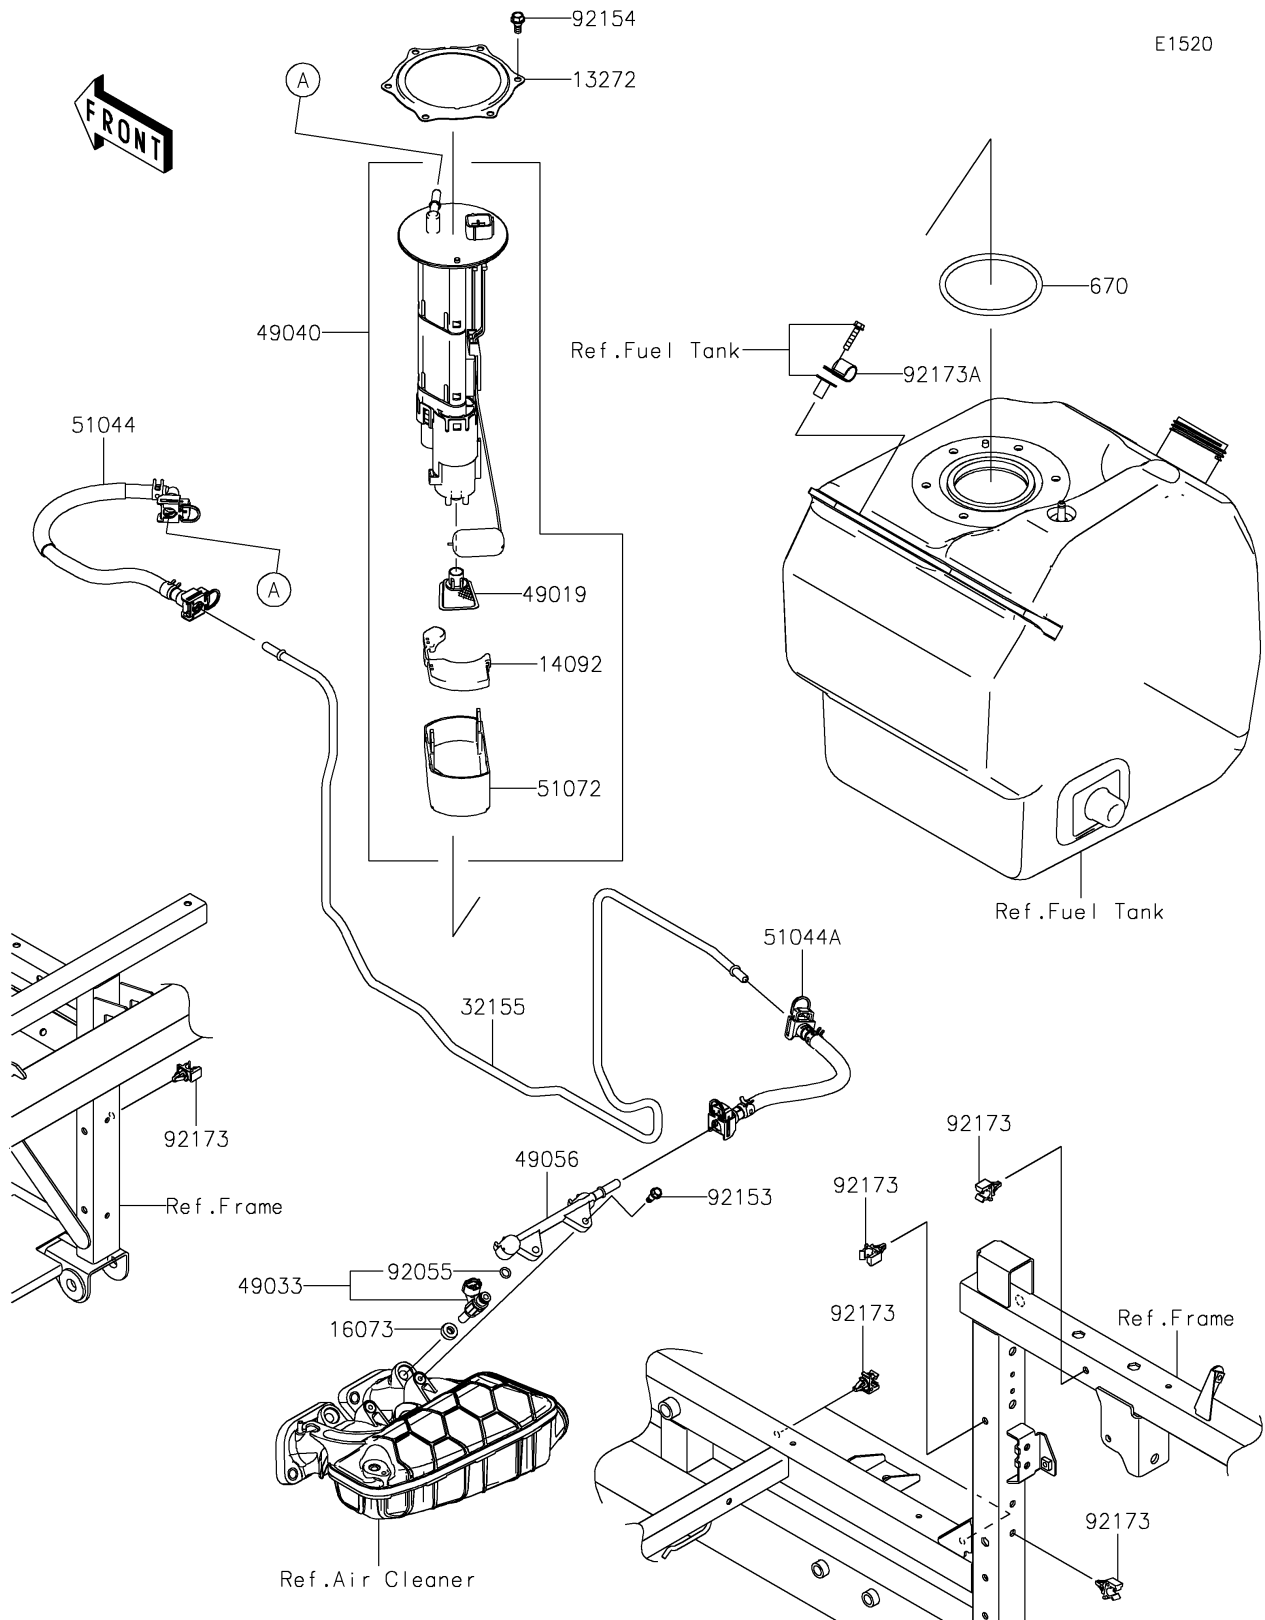

2026 MULE PRO-FXT™ 1000 LE RANCH EDITION

PARTS DIAGRAM

Fuel Pump

2026 MULE PRO-FXT™ 1000 LE RANCH EDITION

PARTS LIST

Fuel Pump

ITEM NAME	PART NUMBER	QUANTITY
-----------	-------------	----------
