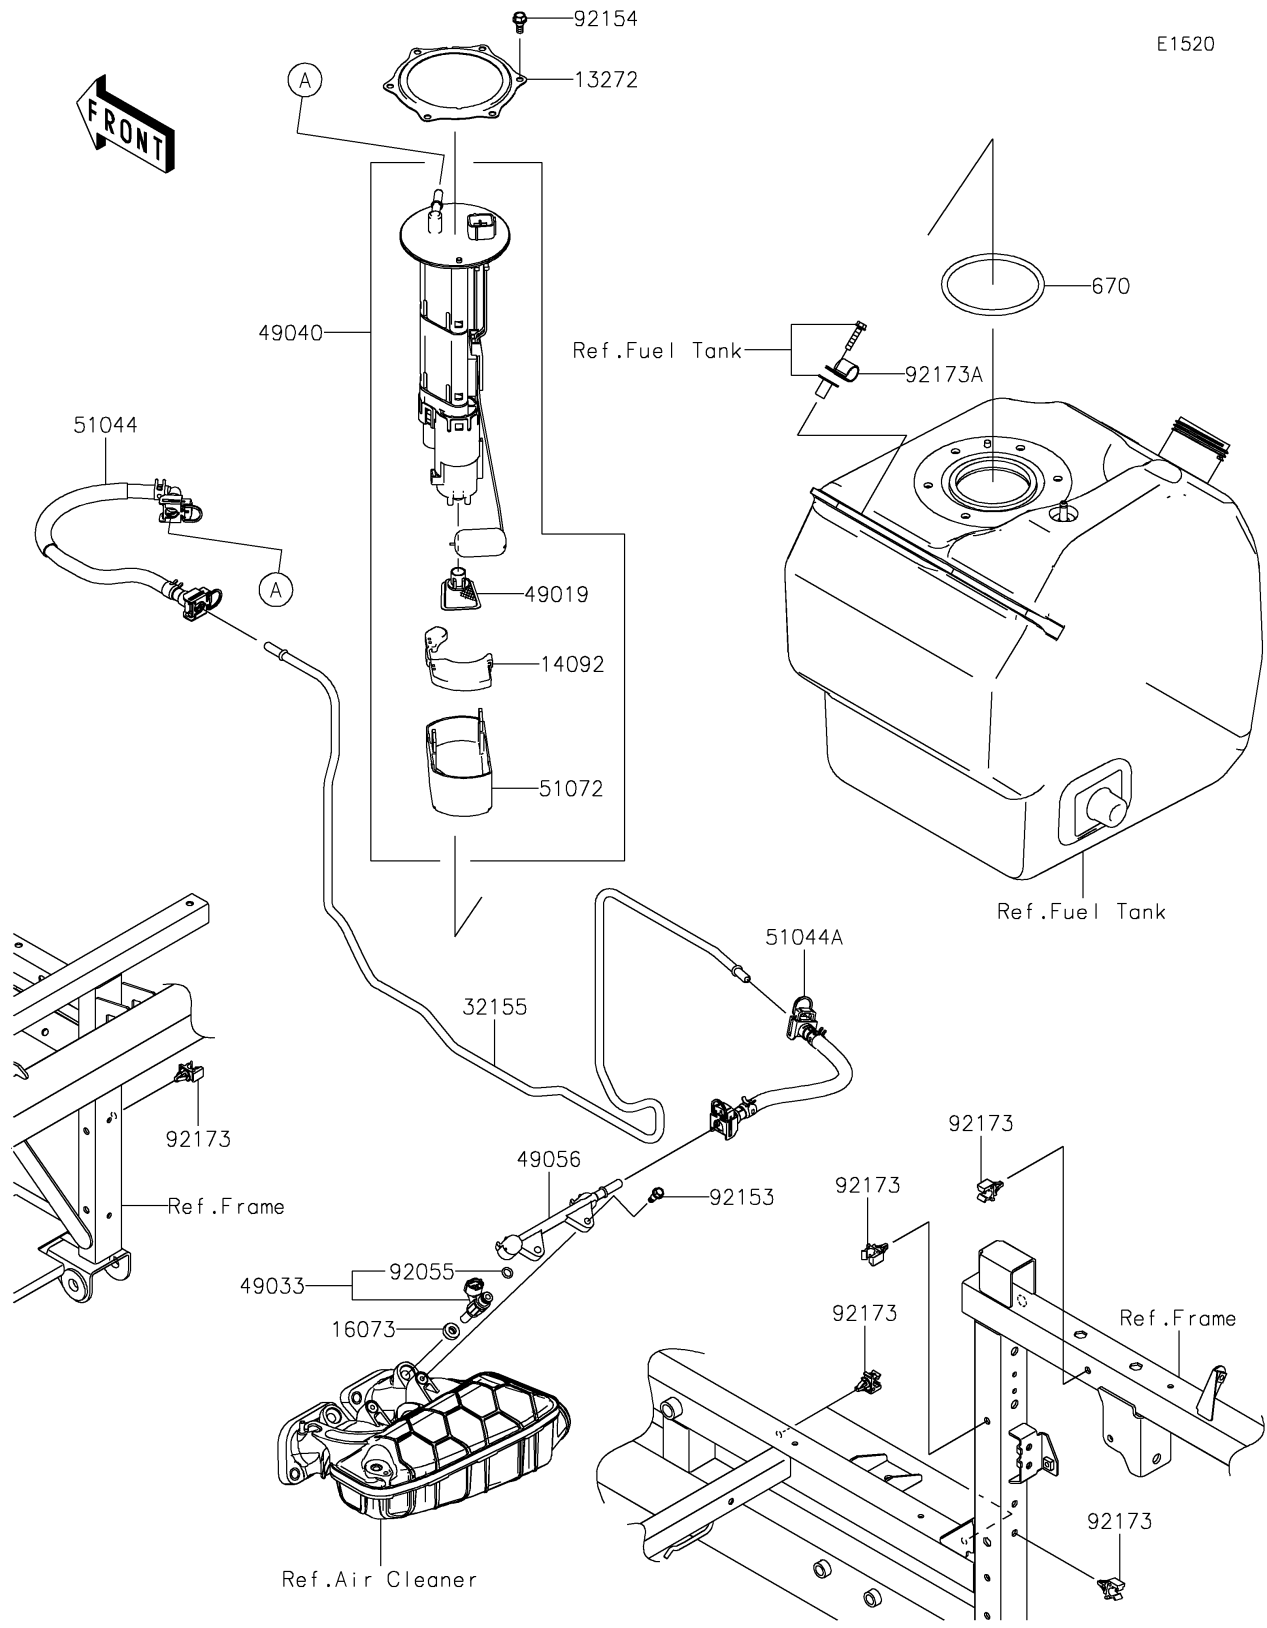

2024 MULE PRO-FXT 1000 LE Ranch Edition

PARTS DIAGRAM

Fuel Pump

2024 MULE PRO-FXT 1000 LE Ranch Edition

PARTS LIST

Fuel Pump

ITEM NAME	PART NUMBER	QUANTITY
-----------	-------------	----------
