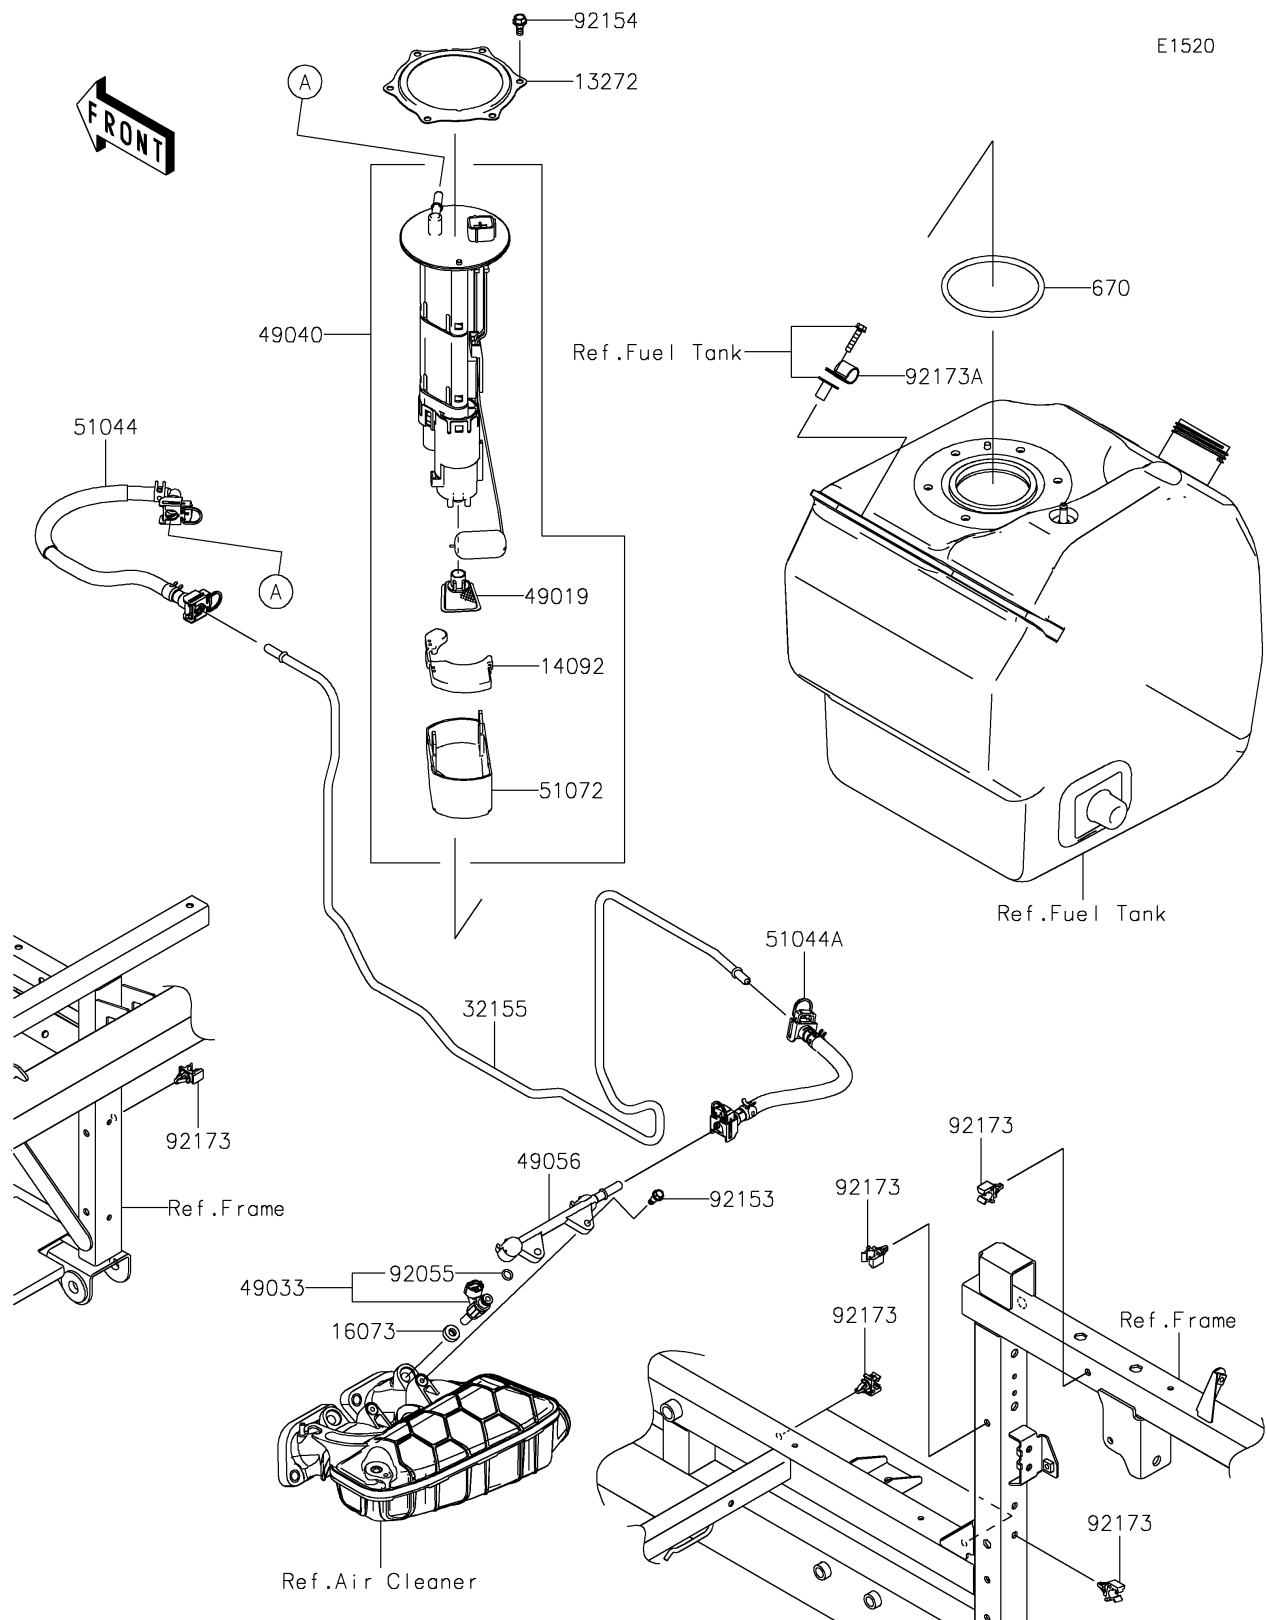

2026 MULE PRO-FXT™ 1000 LE RANCH EDITION

PARTS DIAGRAM

Fuel Pump

2026 MULE PRO-FXT™ 1000 LE RANCH EDITION

Kawasaki
Let the Good Times Roll®

PARTS LIST

Fuel Pump

ITEM NAME	PART NUMBER	QUANTITY
PLATE (Ref # 13272)	13272-2500	1
COVER (Ref # 14092)	14092-1044	1
INSULATOR (Ref # 16073)	16073-0129	2
PIPE,FUEL (Ref # 32155)	32155-7380	1
FILTER-FUEL (Ref # 49019)	49019-0013	1
NOZZLE-INJECTION (Ref # 49033)	49033-0040	2
PUMP-FUEL (Ref # 49040)	49040-0832	1
PIPE-INJECTION (Ref # 49056)	49056-0566	1
TUBE-ASSY,TANK-PIPE (Ref # 51044)	51044-1260	1
TUBE-ASSY,PIPE-ENGINE (Ref # 51044A)	51044-1261	1
CHAMBER-FUEL (Ref # 51072)	51072-0003	1
RING-O,INJECTION NOZZLE (Ref # 92055)	92055-0937	2
BOLT,FLANGED,5MM (Ref # 92153)	92153-0361	2
BOLT,FUEL PUMP (Ref # 92154)	92154-1326	6
CLAMP,FUEL PIPE (Ref # 92173)	92173-1213	6
CLAMP (Ref # 92173A)	92173-2551	1
O RING (Ref # 670)	670E5090	1