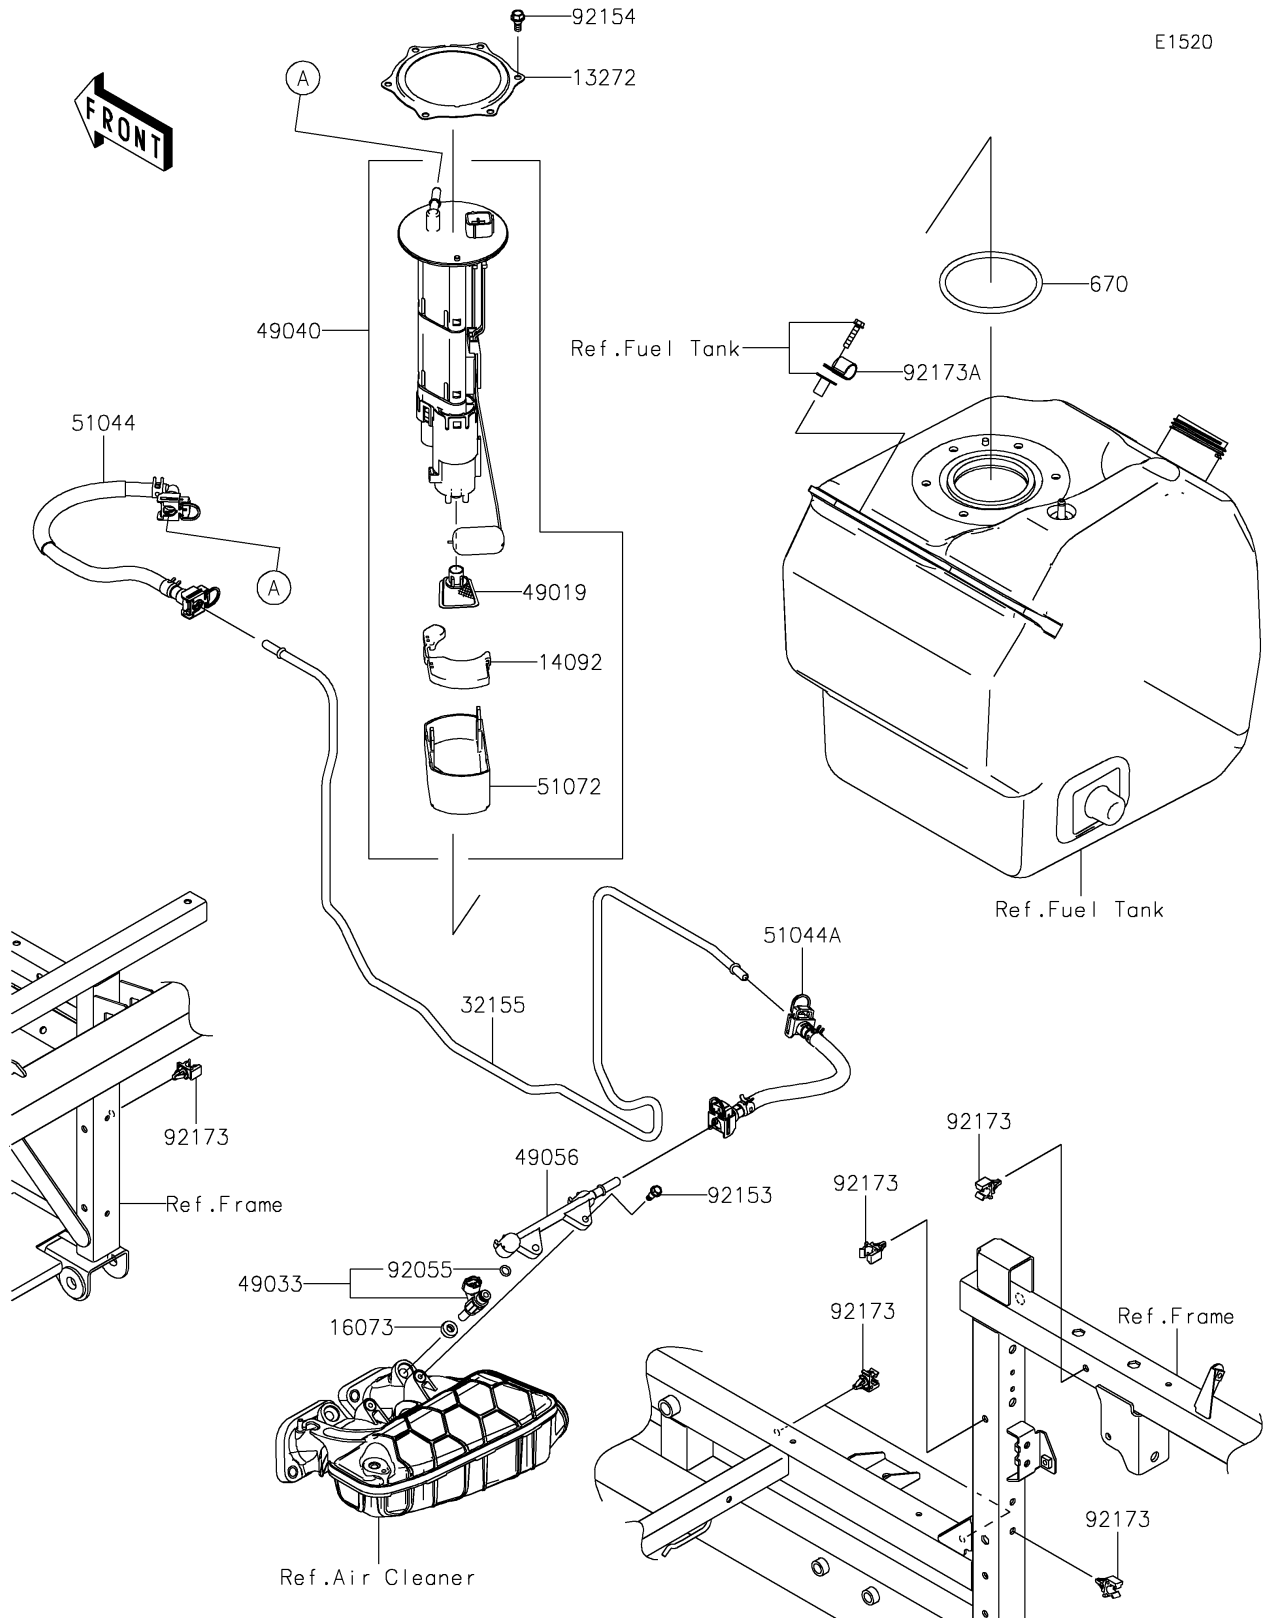

2026 MULE PRO-FXT 1000 LE Ranch Edition

PARTS DIAGRAM

Fuel Pump

2026 MULE PRO-FXT 1000 LE Ranch Edition

Kawasaki
Let the Good Times Roll®

PARTS LIST

Fuel Pump

ITEM NAME	PART NUMBER	QUANTITY
PLATE (Ref # 13272)	13272-2500	1
COVER (Ref # 14092)	14092-1044	1
INSULATOR (Ref # 16073)	16073-0129	2
PIPE,FUEL (Ref # 32155)	32155-7380	1
FILTER-FUEL (Ref # 49019)	49019-0013	1
NOZZLE-INJECTION (Ref # 49033)	49033-0040	2
PUMP-FUEL (Ref # 49040)	49040-0832	1
PIPE-INJECTION (Ref # 49056)	49056-0566	1
TUBE-ASSY,TANK-PIPE (Ref # 51044)	51044-1260	1
TUBE-ASSY,PIPE-ENGINE (Ref # 51044A)	51044-1261	1
CHAMBER-FUEL (Ref # 51072)	51072-0003	1
RING-O,INJECTION NOZZLE (Ref # 92055)	92055-0937	2
BOLT,FLANGED,5MM (Ref # 92153)	92153-0361	2
BOLT,FUEL PUMP (Ref # 92154)	92154-1326	6
CLAMP,FUEL PIPE (Ref # 92173)	92173-1213	6
CLAMP (Ref # 92173A)	92173-2551	1
O RING (Ref # 670)	670E5090	1