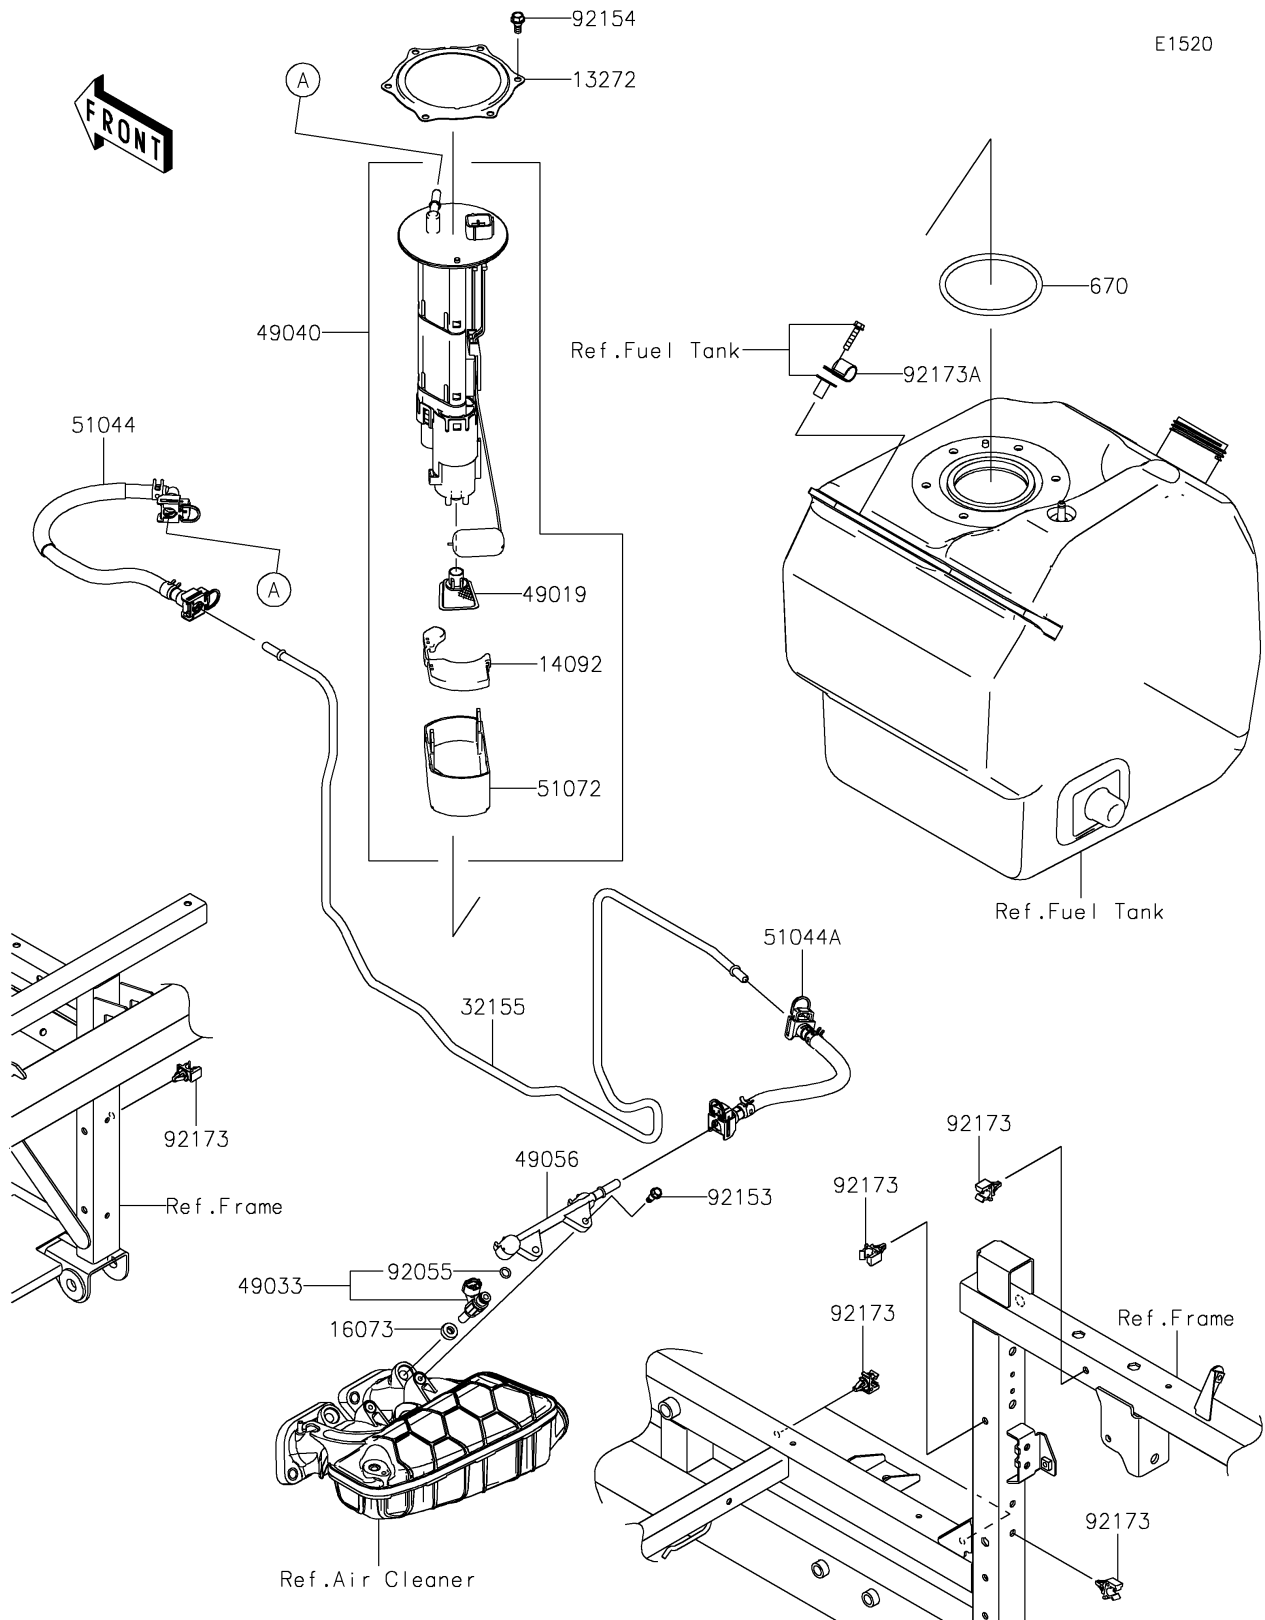

2025 MULE PRO-FXT 1000 LE Ranch Edition

PARTS DIAGRAM

Fuel Pump

2025 MULE PRO-FXT 1000 LE Ranch Edition

PARTS LIST

Fuel Pump

ITEM NAME	PART NUMBER	QUANTITY
PLATE (Ref # 13272)	13272-2500	1
COVER (Ref # 14092)	14092-1044	1
INSULATOR (Ref # 16073)	16073-0129	2
PIPE,FUEL (Ref # 32155)	32155-7380	1
FILTER-FUEL (Ref # 49019)	49019-0013	1
NOZZLE-INJECTION (Ref # 49033)	49033-0040	2
PUMP-FUEL (Ref # 49040)	49040-0832	1
PIPE-INJECTION (Ref # 49056)	49056-0566	1
TUBE-ASSY,TANK-PIPE (Ref # 51044)	51044-1260	1
TUBE-ASSY,PIPE-ENGINE (Ref # 51044A)	51044-1261	1
CHAMBER-FUEL (Ref # 51072)	51072-0003	1
RING-O,INJECTION NOZZLE (Ref # 92055)	92055-0937	2
BOLT,FLANGED,5MM (Ref # 92153)	92153-0361	2
BOLT,FUEL PUMP (Ref # 92154)	92154-1326	6
CLAMP,FUEL PIPE (Ref # 92173)	92173-1213	6
CLAMP (Ref # 92173A)	92173-2551	1
O RING (Ref # 670)	670E5090	1