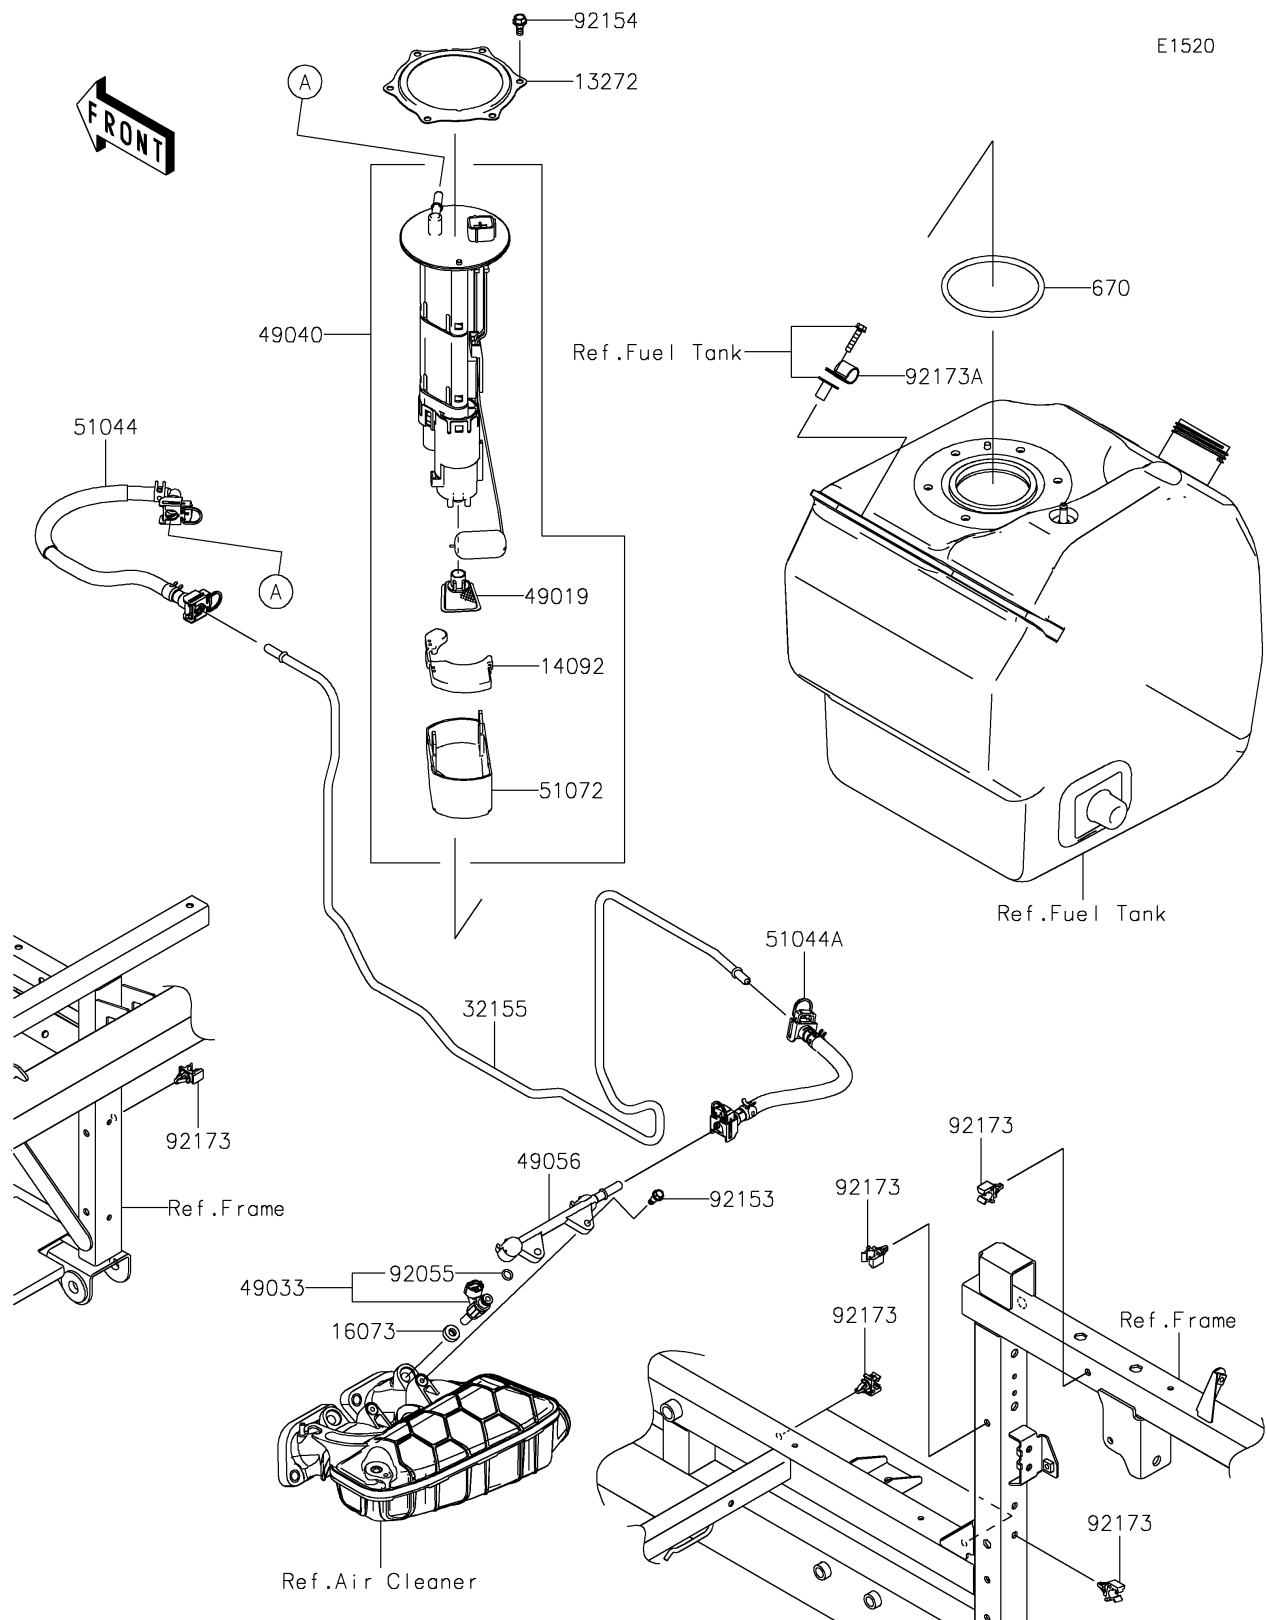

## PARTS DIAGRAM

### Fuel Pump

## PARTS LIST

### Fuel Pump

ITEM NAME	PART NUMBER	QUANTITY
PLATE (Ref # 13272)	13272-2500	1
COVER (Ref # 14092)	14092-1044	1
INSULATOR (Ref # 16073)	16073-0129	2
PIPE,FUEL (Ref # 32155)	32155-7380	1
FILTER-FUEL (Ref # 49019)	49019-0013	1
NOZZLE-INJECTION (Ref # 49033)	49033-0040	2
PUMP-FUEL (Ref # 49040)	49040-0832	1
PIPE-INJECTION (Ref # 49056)	49056-0566	1
TUBE-ASSY,TANK-PIPE (Ref # 51044)	51044-1260	1
TUBE-ASSY,PIPE-ENGINE (Ref # 51044A)	51044-1261	1
CHAMBER-FUEL (Ref # 51072)	51072-0003	1
RING-O,INJECTION NOZZLE (Ref # 92055)	92055-0937	2
BOLT,FLANGED,5MM (Ref # 92153)	92153-0361	2
BOLT,FUEL PUMP (Ref # 92154)	92154-1326	6
CLAMP,FUEL PIPE (Ref # 92173)	92173-1213	6
CLAMP (Ref # 92173A)	92173-2551	1
O RING (Ref # 670)	670E5090	1