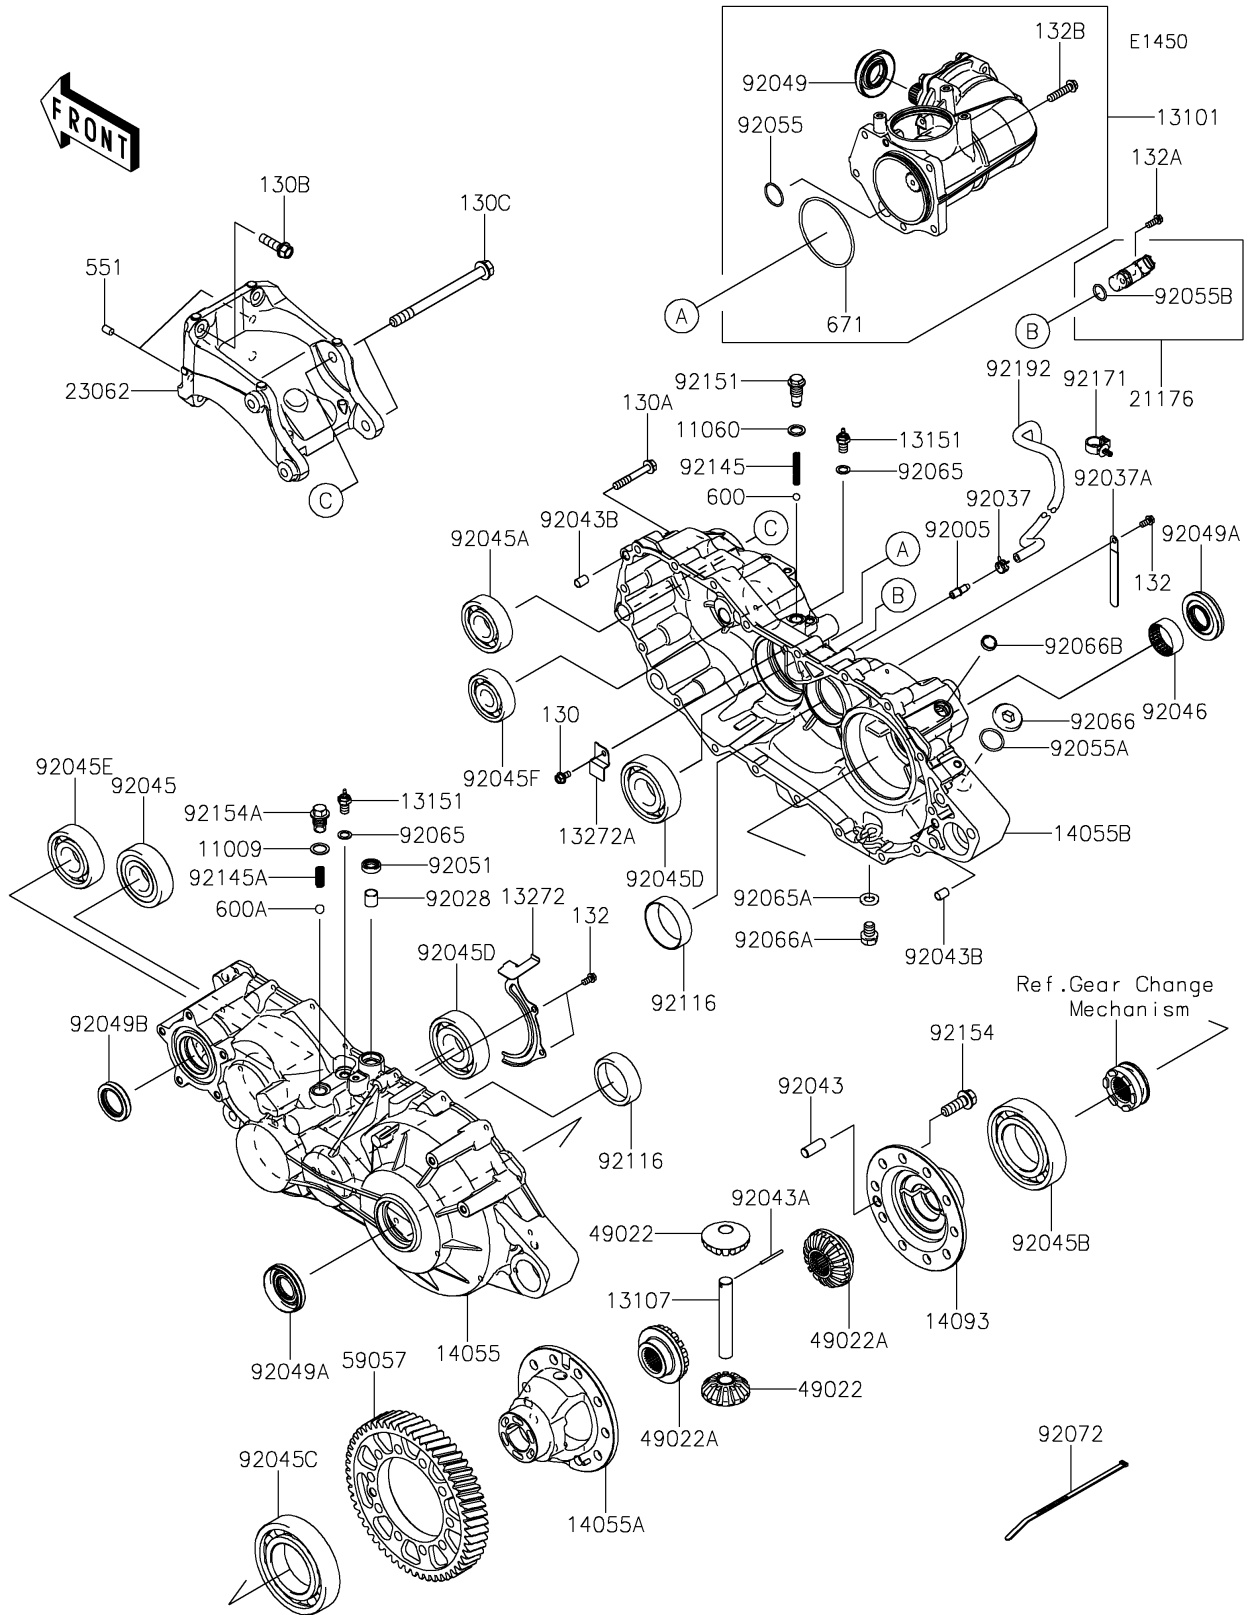

2026 MULE PRO-FXT™ 1000 LE RANCH EDITION

PARTS DIAGRAM

Gear Box

2026 MULE PRO-FXT™ 1000 LE RANCH EDITION

Kawasaki
Let the Good Times Roll®

PARTS LIST

Gear Box

ITEM NAME	PART NUMBER	QUANTITY
GASKET,15.5X22X1 (Ref # 11009)	11009-1008	1
GASKET,14X20X2 (Ref # 11060)	11060-1287	1
GEAR-ASSY,PARTICULAR (Ref # 13101)	13101-0636	1
SHAFT (Ref # 13107)	13107-0793	1
SWITCH-COMP,NEUTRAL (Ref # 13151)	13151-1080	2
PLATE (Ref # 13272)	13272-1624	1
PLATE (Ref # 13272A)	13272-4169	1
CASE-GEAR,LH (Ref # 14055)	14055-0608	1
CASE-GEAR,DIFF (Ref # 14055A)	14055-0614	1
CASE-GEAR,RH (Ref # 14055B)	14055-0665	1
COVER,DIFF (Ref # 14093)	14093-0048	1
SENSOR,ROTATION (Ref # 21176)	21176-0767	1
BRACKET-COMP (Ref # 23062)	23062-1391	1
GEAR-BEVEL,PINION,12T (Ref # 49022)	49022-0585	2
GEAR-BEVEL,OUTPUT,16T (Ref # 49022A)	49022-0589	2
GEAR-HELICAL,55T (Ref # 59057)	59057-0012	1
FITTING,BREATHER (Ref # 92005)	92005-1127	1
BUSHING (Ref # 92028)	92028-1347	1
CLAMP,TUBE (Ref # 92037)	92037-1505	1
CLAMP (Ref # 92037A)	92037-1993	1
PIN,DOWEL,12X30 (Ref # 92043)	92043-0789	1
PIN,DOWEL (Ref # 92043A)	92043-0806	1
PIN,DOWEL,10X14 (Ref # 92043B)	92043-1037	2
BEARING-BALL,63/32 (Ref # 92045)	92045-0764	1
BEARING-BALL,63/28 (Ref # 92045A)	92045-0765	1
BEARING-BALL,6212 (Ref # 92045B)	92045-0766	1
BEARING-BALL,6213 (Ref # 92045C)	92045-0767	1
BEARING-BALL,6307C3 (Ref # 92045D)	92045-0768	2
BEARING-BALL,63/32C3 (Ref # 92045E)	92045-1364	1