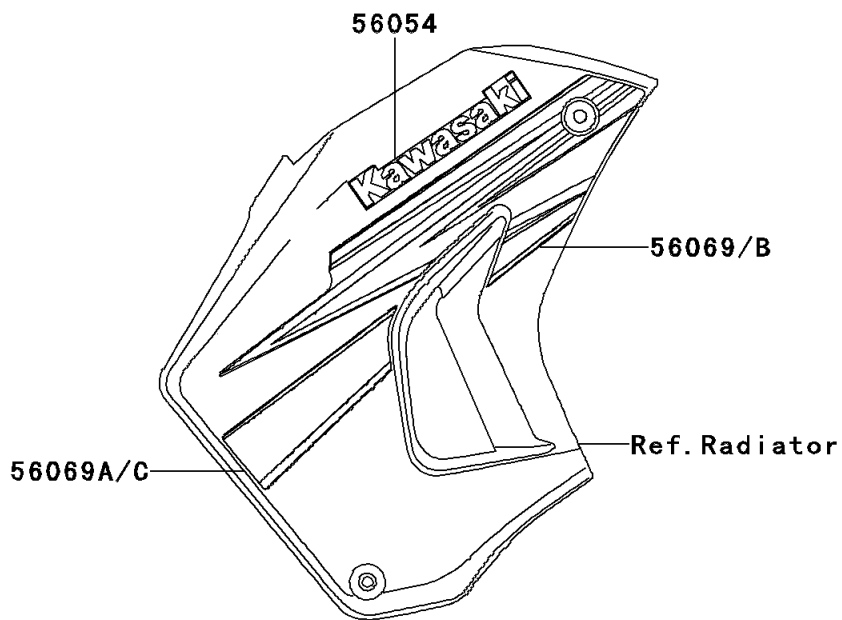

2012 KLR™ 650

PARTS DIAGRAM

Decals(Graystone)(EBF/ECF)

F2861B

2012 KLR™ 650

PARTS LIST

Decals(Graystone)(EBF/ECF)

ITEM NAME	PART NUMBER	QUANTITY
MARK,SHROUD,KAWASAKI (Ref # 56054)	56054-0668	2
PATTERN,SHROUD,UPP,LH (Ref # 56069)	56069-0855	1
PATTERN,SHROUD,LWR,LH (Ref # 56069A)	56069-0856	1
PATTERN,SHROUD,UPP,RH (Ref # 56069B)	56069-0857	1
PATTERN,SHROUD,LWR,RH (Ref # 56069C)	56069-0858	1
PATTERN,SIDE COVER,LH (Ref # 56069D)	56069-0859	1
PATTERN,SIDE COVER,RH (Ref # 56069E)	56069-0860	1