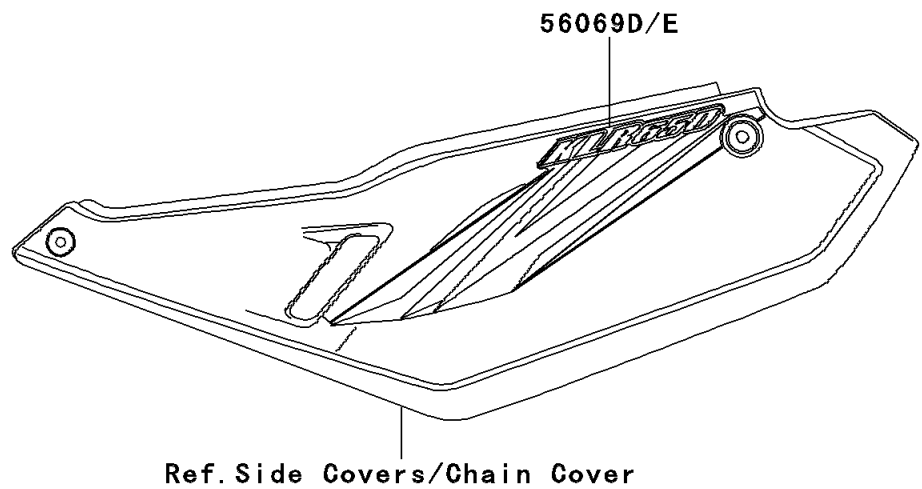

2012 KLR™ 650

PARTS DIAGRAM

Decals(Graystone)(EBF/ECF)

F2861B

2012 KLR™ 650

PARTS LIST

Decals(Graystone)(EBF/ECF)

ITEM NAME	PART NUMBER	QUANTITY
MARK,SHROUD,KAWASAKI (Ref # 56054)	56054-0668	2
PATTERN,SHROUD,UPP,LH (Ref # 56069)	56069-0855	1
PATTERN,SHROUD,LWR,LH (Ref # 56069A)	56069-0856	1
PATTERN,SHROUD,UPP,RH (Ref # 56069B)	56069-0857	1
PATTERN,SHROUD,LWR,RH (Ref # 56069C)	56069-0858	1
PATTERN,SIDE COVER,LH (Ref # 56069D)	56069-0859	1
PATTERN,SIDE COVER,RH (Ref # 56069E)	56069-0860	1