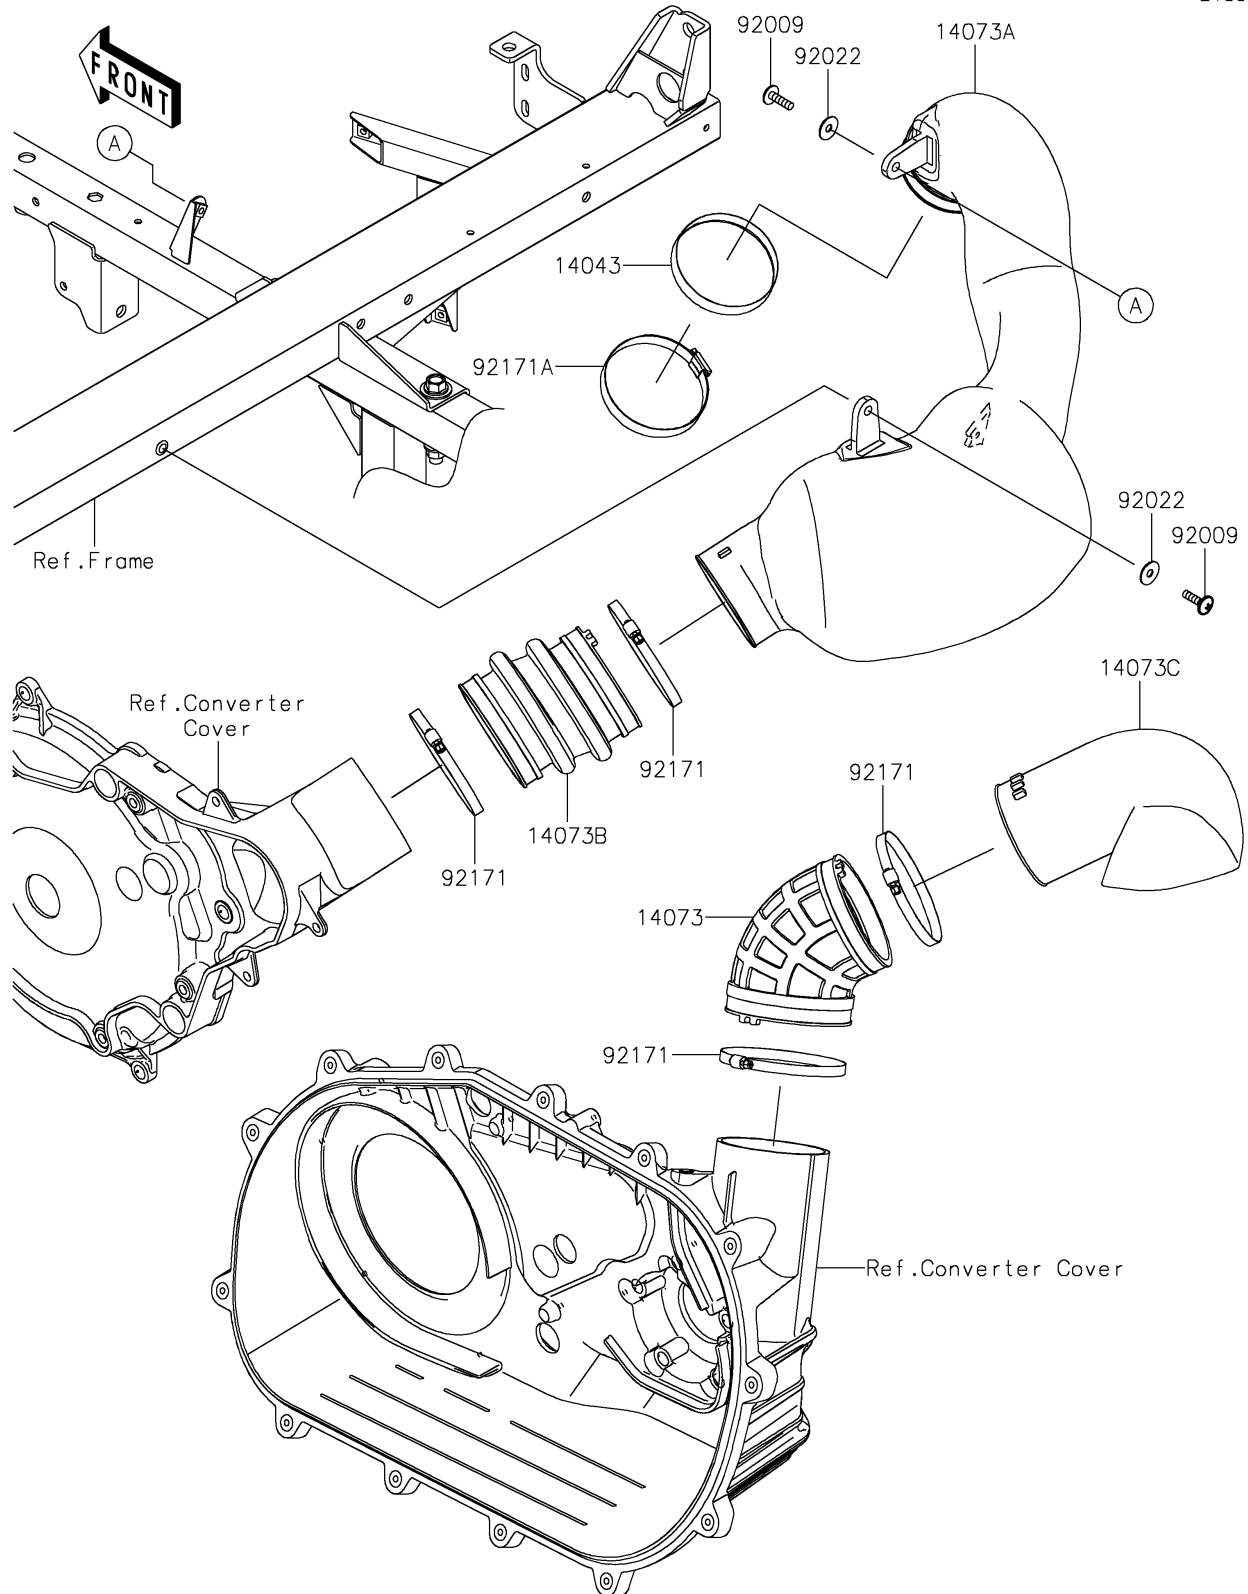

2026 MULE PRO-FXT™ 1000 LE RANCH EDITION

PARTS DIAGRAM

Air Cleaner-Belt Converter

E1394

2026 MULE PRO-FXT™ 1000 LE RANCH EDITION

PARTS LIST

Air Cleaner-Belt Converter

ITEM NAME	PART NUMBER	QUANTITY
FILTER (Ref # 14043)	14043-0013	1
DUCT,EXHAUST (Ref # 14073)	14073-0788	1
DUCT,INTAKE (Ref # 14073A)	14073-0789	1
DUCT,INTAKE (Ref # 14073B)	14073-0790	1
DUCT,EXHAUST (Ref # 14073C)	14073-1886	1
SCREW,6X22 (Ref # 92009)	92009-1441	2
WASHER,PLAIN,6.5X20X1 (Ref # 92022)	92022-165	2
CLAMP (Ref # 92171)	92171-1383	4
CLAMP (Ref # 92171A)	92171-3716	1