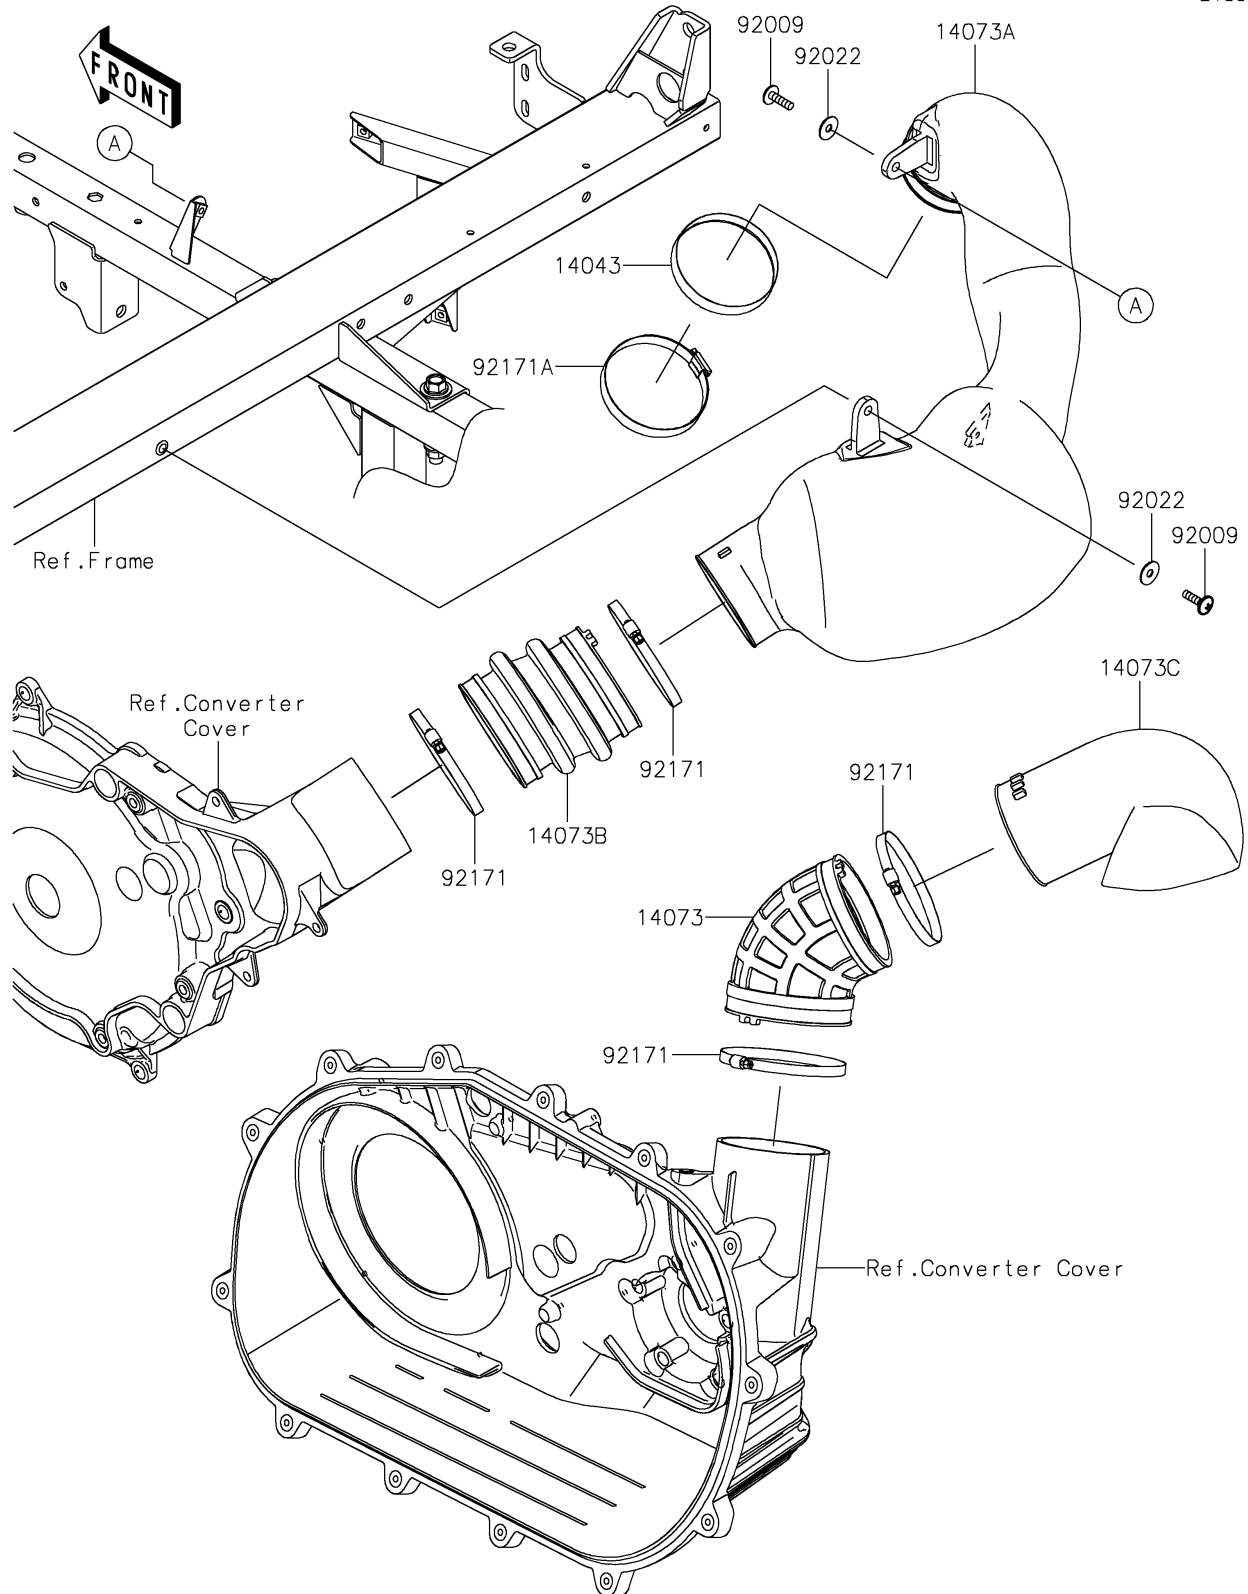

2026 MULE PRO-FXT 1000 LE Ranch Edition

PARTS DIAGRAM

Air Cleaner-Belt Converter

E1394

2026 MULE PRO-FXT 1000 LE Ranch Edition

PARTS LIST

Air Cleaner-Belt Converter

ITEM NAME	PART NUMBER	QUANTITY
FILTER (Ref # 14043)	14043-0013	1
DUCT,EXHAUST (Ref # 14073)	14073-0788	1
DUCT,INTAKE (Ref # 14073A)	14073-0789	1
DUCT,INTAKE (Ref # 14073B)	14073-0790	1
DUCT,EXHAUST (Ref # 14073C)	14073-1886	1
SCREW,6X22 (Ref # 92009)	92009-1441	2
WASHER,PLAIN,6.5X20X1 (Ref # 92022)	92022-165	2
CLAMP (Ref # 92171)	92171-1383	4
CLAMP (Ref # 92171A)	92171-3716	1