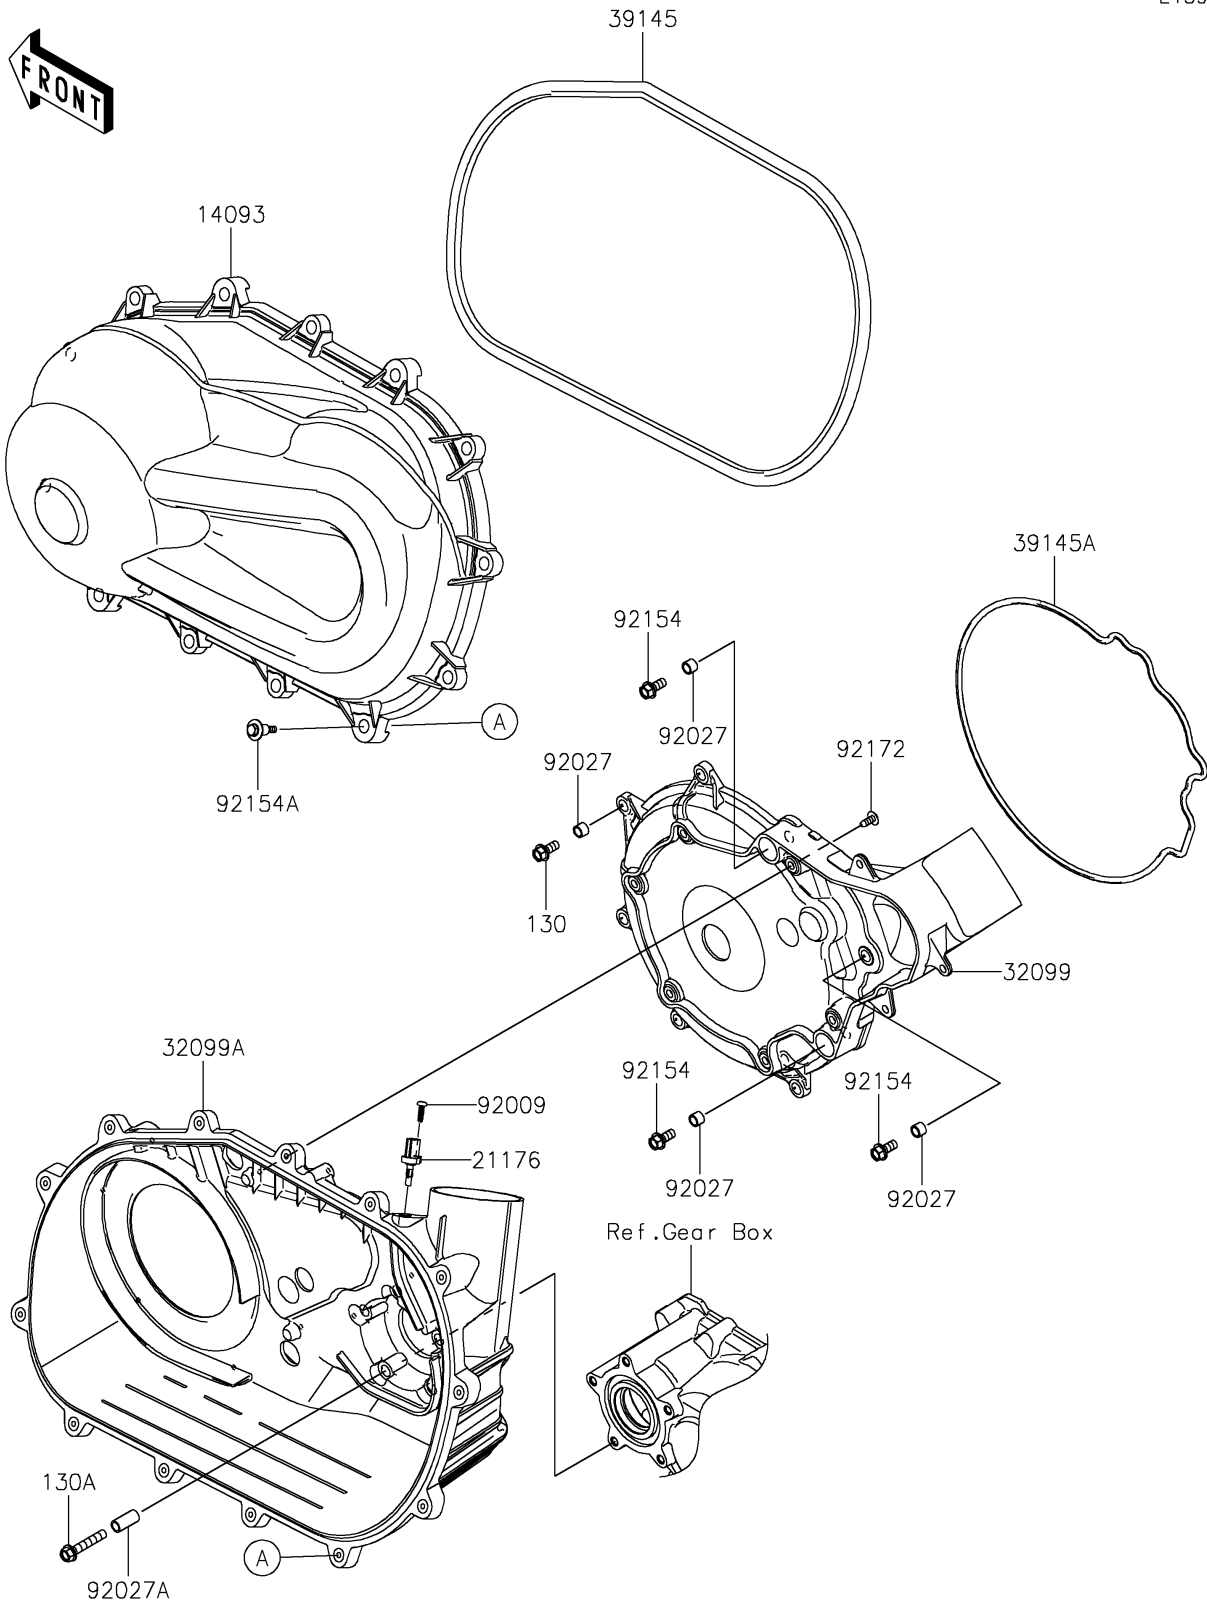

2026 MULE PRO-FXT™ 1000 LE RANCH EDITION

PARTS DIAGRAM

Converter Cover

E1393

2026 MULE PRO-FXT™ 1000 LE RANCH EDITION

PARTS LIST

Converter Cover

ITEM NAME	PART NUMBER	QUANTITY
-----------	-------------	----------
