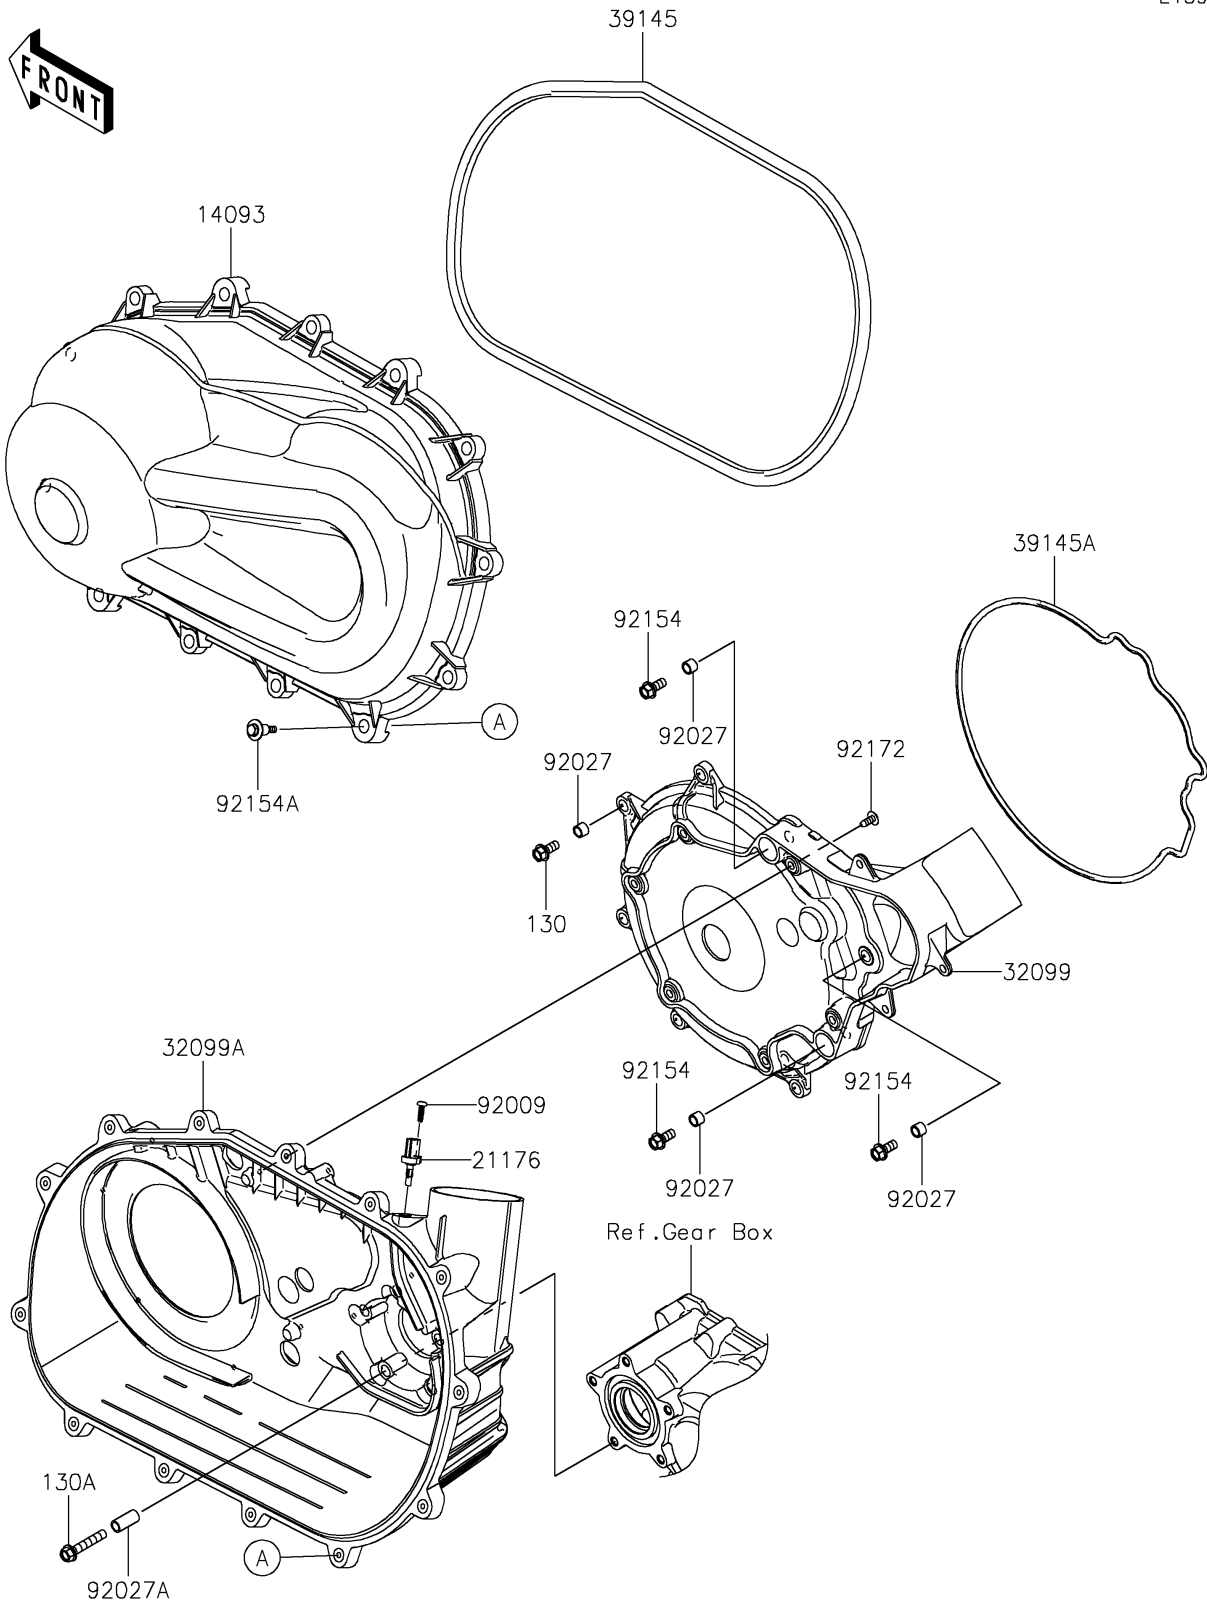

2026 MULE PRO-FXT™ 1000 LE RANCH EDITION

PARTS DIAGRAM

Converter Cover

E1393

2026 MULE PRO-FXT™ 1000 LE RANCH EDITION

Kawasaki
Let the Good Times Roll®

PARTS LIST

Converter Cover

| ITEM NAME | PART NUMBER | QUANTITY |
|--------------------------------------|-------------|----------|
| COVER,CVT (Ref # 14093) | 14093-1361 | 1 |
| SENSOR,AIR TEMPERATURE (Ref # 21176) | 21176-0048 | 1 |
| CASE,INNER (Ref # 32099) | 32099-0823 | 1 |
| CASE,OUTER (Ref # 32099A) | 32099-0841 | 1 |
| TRIM-SEAL,CVT COVER (Ref # 39145) | 39145-0742 | 1 |
| TRIM-SEAL,E/G SIDE (Ref # 39145A) | 39145-0771 | 1 |
| SCREW,TAPPING,5X16 (Ref # 92009) | 92009-1264 | 1 |
| COLLAR,8.8X12X9 (Ref # 92027) | 92027-1568 | 8 |
| COLLAR (Ref # 92027A) | 92027-4012 | 5 |
| BOLT,FLANGED,8X18 (Ref # 92154) | 92154-1386 | 3 |
| BOLT,CVT COVER (Ref # 92154A) | 92154-1522 | 13 |
| SCREW,6X16 (Ref # 92172) | 92172-0284 | 9 |
| BOLT-FLANGED,8X18 (Ref # 130) | 130BA0818 | 5 |
| BOLT-FLANGED,8X45 (Ref # 130A) | 130BA0845 | 5 |