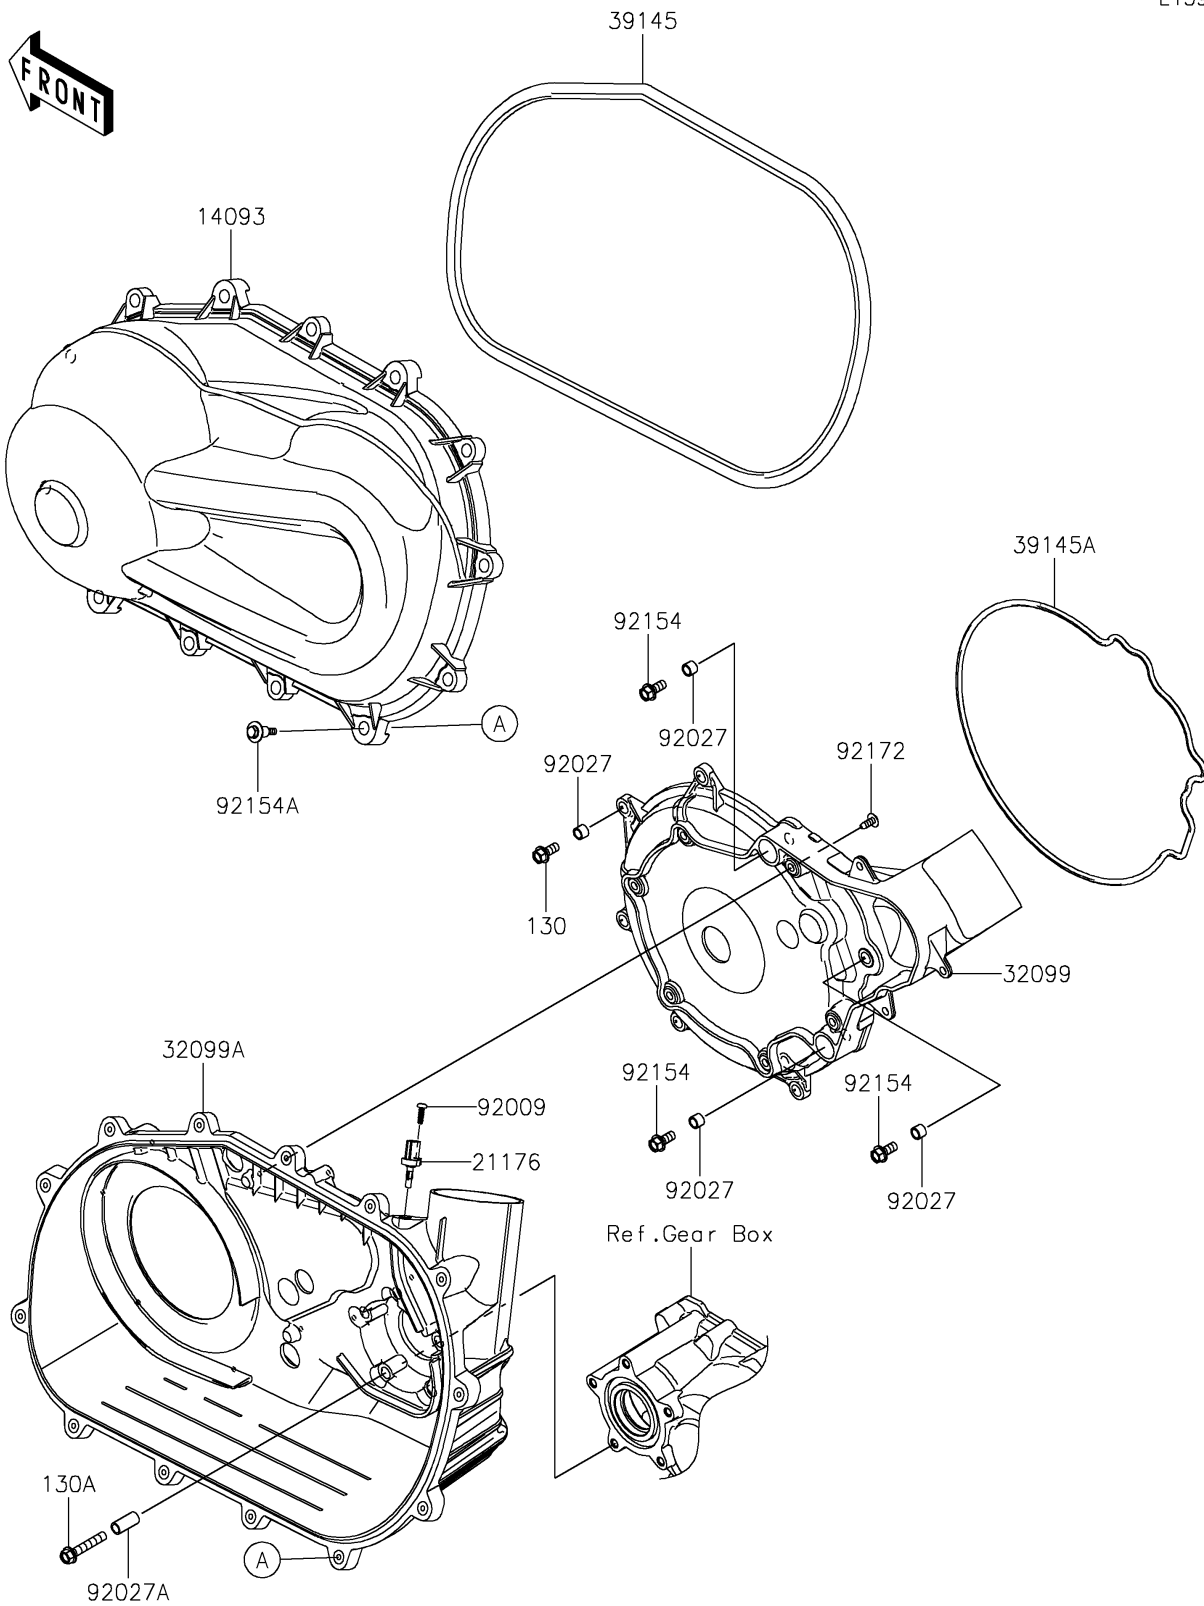

## PARTS DIAGRAM

### Converter Cover

E1393

## PARTS LIST

### Converter Cover

ITEM NAME	PART NUMBER	QUANTITY
COVER,CVT (Ref # 14093)	14093-1361	1
SENSOR,AIR TEMPERATURE (Ref # 21176)	21176-0048	1
CASE,INNER (Ref # 32099)	32099-0823	1
CASE,OUTER (Ref # 32099A)	32099-0841	1
TRIM-SEAL,CVT COVER (Ref # 39145)	39145-0742	1
TRIM-SEAL,E/G SIDE (Ref # 39145A)	39145-0771	1
SCREW,TAPPING,5X16 (Ref # 92009)	92009-1264	1
COLLAR,8.8X12X9 (Ref # 92027)	92027-1568	8
COLLAR (Ref # 92027A)	92027-4012	5
BOLT,FLANGED,8X18 (Ref # 92154)	92154-1386	3
BOLT,CVT COVER (Ref # 92154A)	92154-1522	13
SCREW,6X16 (Ref # 92172)	92172-0284	9
BOLT-FLANGED,8X18 (Ref # 130)	130BA0818	5
BOLT-FLANGED,8X45 (Ref # 130A)	130BA0845	5