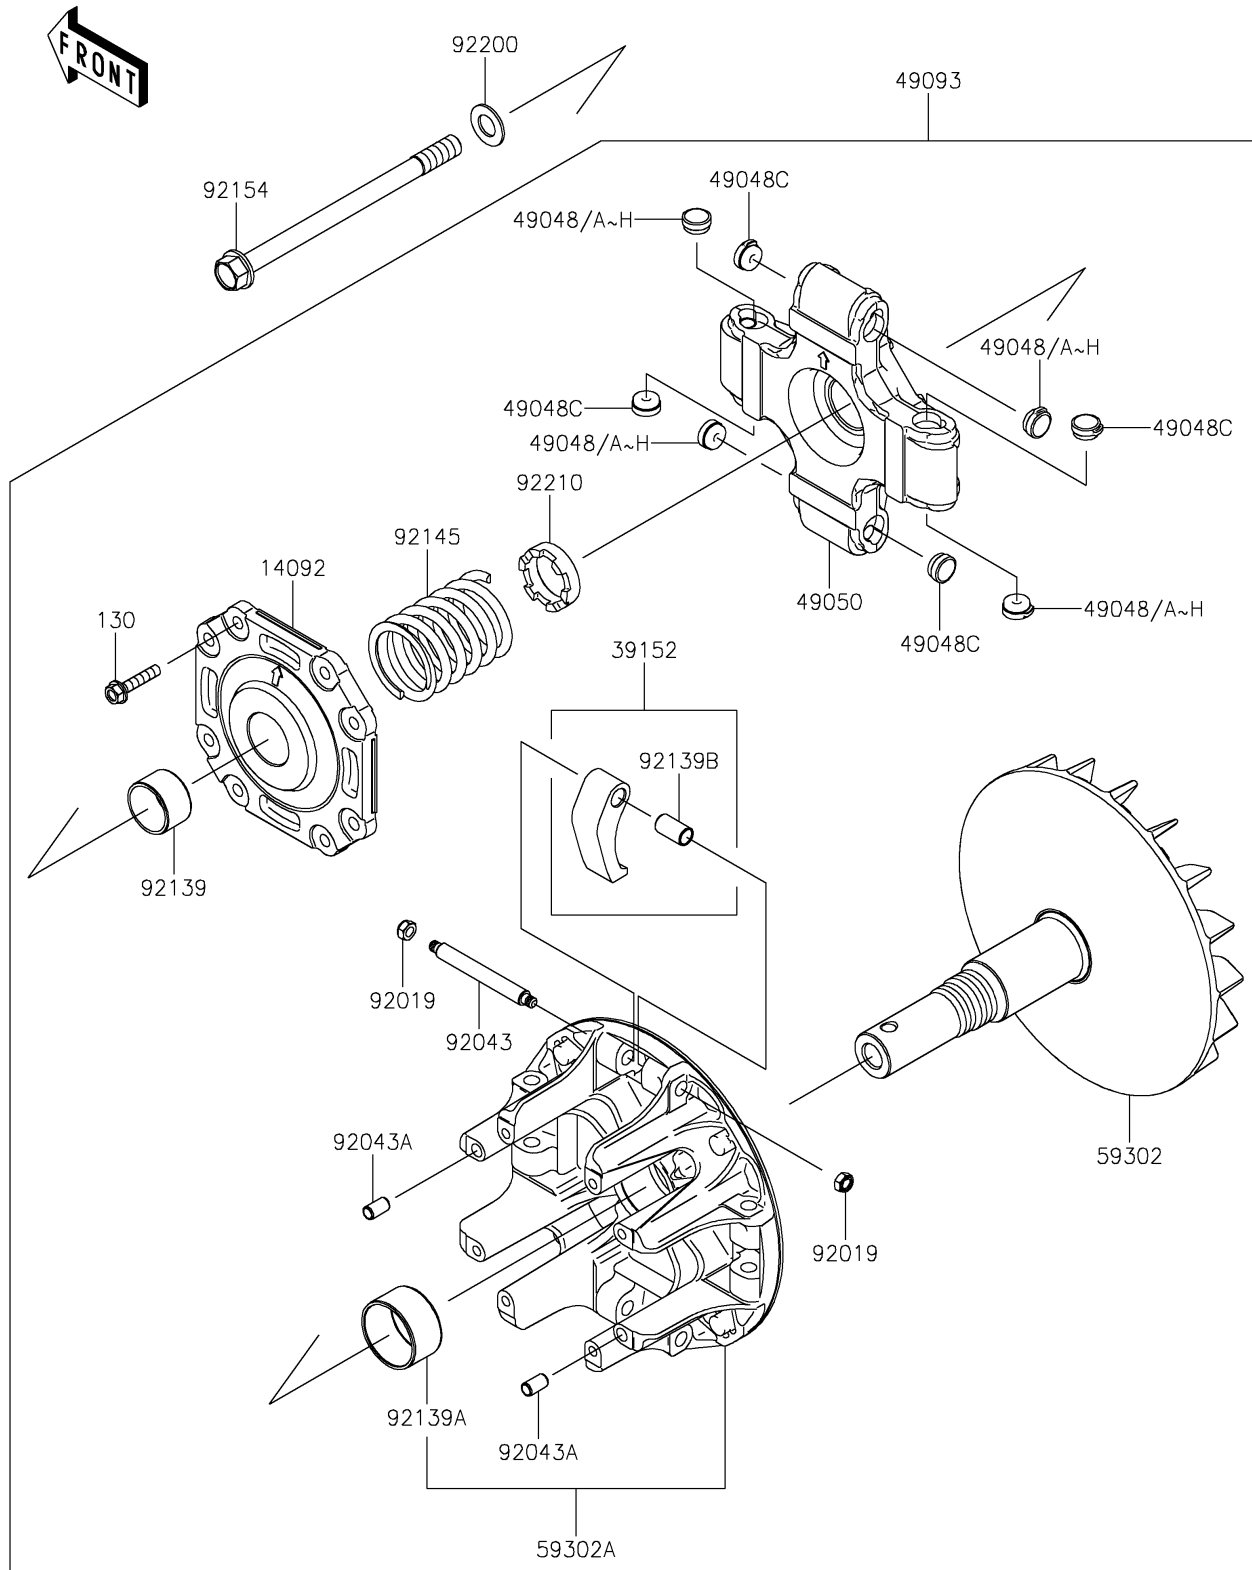

2026 MULE PRO-FXT™ 1000 LE RANCH EDITION

PARTS DIAGRAM

Drive Converter

E1391

2026 MULE PRO-FXT™ 1000 LE RANCH EDITION

Kawasaki
Let the Good Times Roll®

PARTS LIST

Drive Converter

ITEM NAME	PART NUMBER	QUANTITY
COVER (Ref # 14092)	14092-1201	1
WEIGHT-RAMP (Ref # 39152)	39152-0107	4
SHOE,T=7.2 (Ref # 49048)	49048-1087	AR
SHOE,T=7.3 (Ref # 49048A)	49048-1088	AR
SHOE,T=7.4 (Ref # 49048B)	49048-1089	AR
SHOE,T=7.5 (Ref # 49048C)	49048-1090	8
SHOE,T=7.6 (Ref # 49048D)	49048-1091	AR
SHOE,T=7.7 (Ref # 49048E)	49048-1092	AR
SHOE,T=7.8 (Ref # 49048F)	49048-1093	AR
SHOE,T=7.9 (Ref # 49048G)	49048-1094	AR
SHOE,T=8.0 (Ref # 49048H)	49048-1095	AR
SPIDER (Ref # 49050)	49050-0567	1
CONVERTER-ASSY-DRIVE (Ref # 49093)	49093-0114	1
SHEAVE-COMP (Ref # 59302)	59302-0113	1
SHEAVE-COMP,MOVABLE (Ref # 59302A)	59302-0119	1
NUT,LOCK,6MM (Ref # 92019)	92019-008	8
PIN (Ref # 92043)	92043-0809	4
PIN,6.2X8X14 (Ref # 92043A)	92043-1263	2
BUSHING (Ref # 92139)	92139-1243	1
BUSHING (Ref # 92139A)	92139-1244	1
BUSHING,9X11X19.75 (Ref # 92139B)	92139-1245	4
SPRING (Ref # 92145)	92145-2271	1
BOLT-FLANGED,12X171 (Ref # 92154)	92154-4491	1
WASHER,13.4X25X1.6 (Ref # 92200)	92200-0477	1
NUT,LOCK (Ref # 92210)	92210-1922	1
BOLT-FLANGED,6X30 (Ref # 130)	130CA0630	8