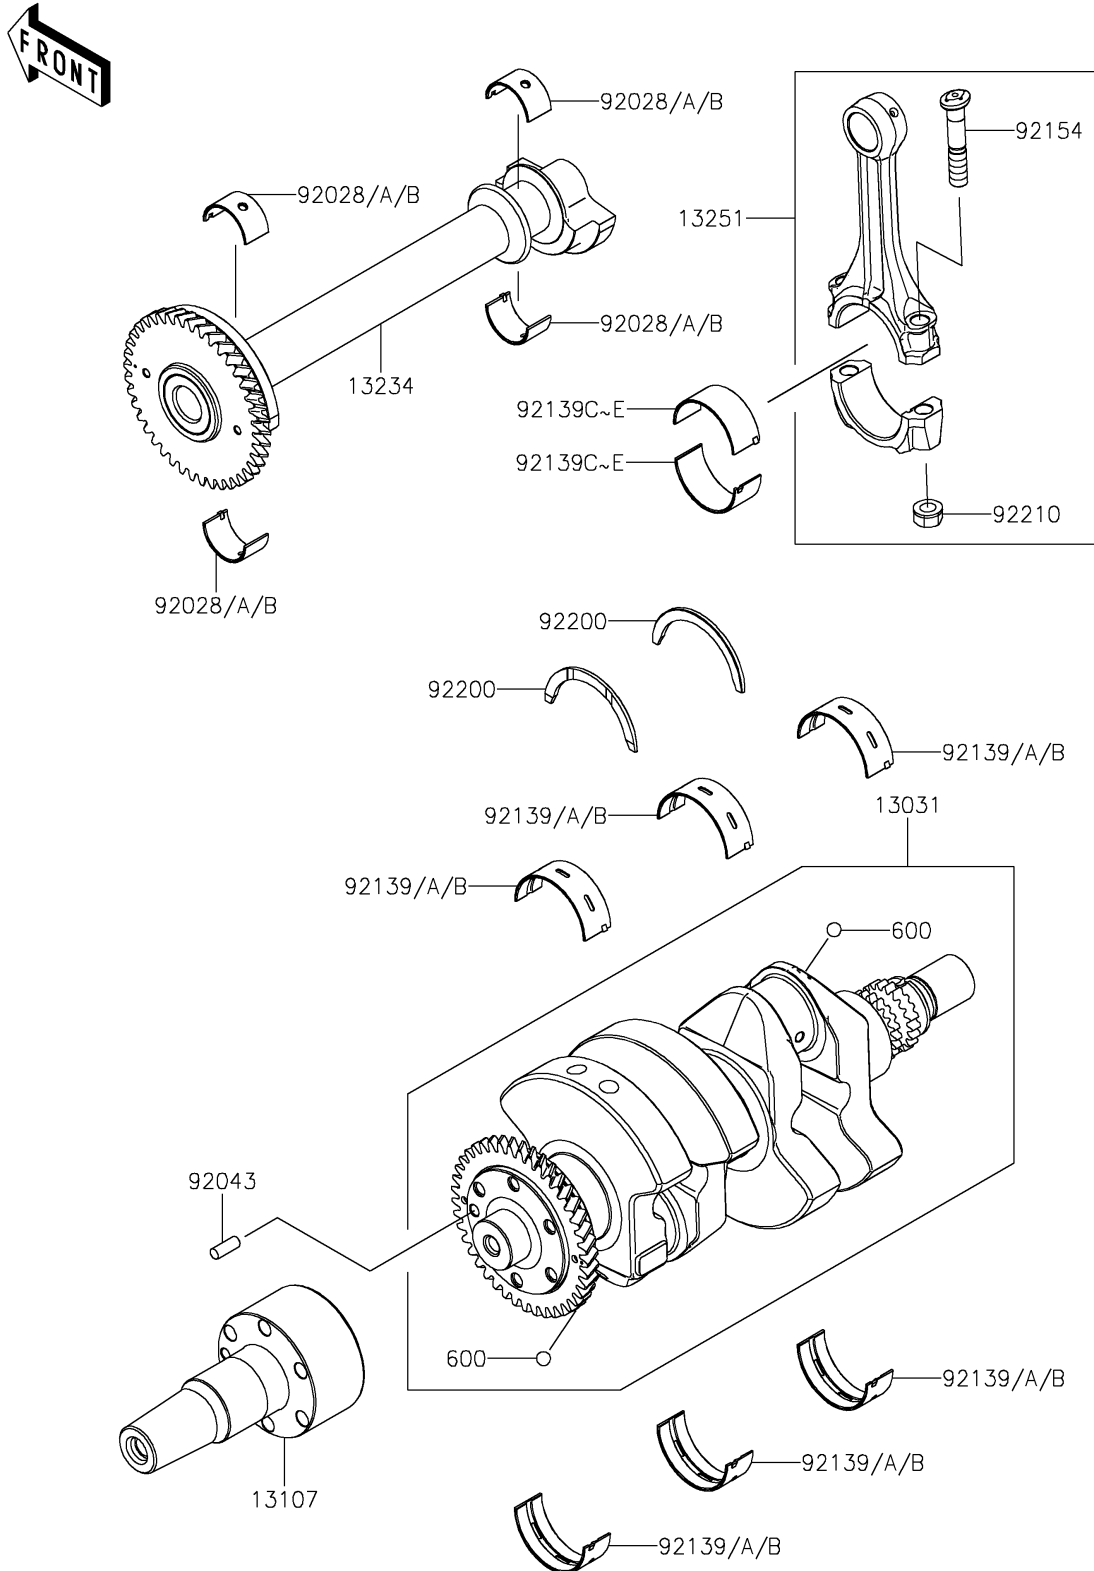

2026 MULE PRO-FXT™ 1000 LE RANCH EDITION

PARTS DIAGRAM

Crankshaft

E1321

2026 MULE PRO-FXT™ 1000 LE RANCH EDITION

Kawasaki
Let the Good Times Roll®

PARTS LIST

Crankshaft

ITEM NAME	PART NUMBER	QUANTITY
CRANKSHAFT-COMP (Ref # 13031)	13031-1531	1
SHAFT,CONVERTER-DRIVE (Ref # 13107)	13107-0982	1
SHAFT-COMP,BALANCER (Ref # 13234)	13234-0633	1
ROD-ASSY-CONNECTING,H (Ref # 13251)	13251-0765-HH	2
BUSHING,BALANCER SHAFT,BLUE (Ref # 92028)	92028-1909	4
BUSHING,BALANCER SHAFT,BLACK (Ref # 92028A)	92028-1910	AR
BUSHING,BALANCER SHAFT,BROWN (Ref # 92028B)	92028-1911	AR
PIN,6X16 (Ref # 92043)	92043-1690	1
BUSHING,CRANKSHAFT,BLUE (Ref # 92139)	92139-0925	6
BUSHING,CRANKSHAFT,BLACK (Ref # 92139A)	92139-0926	AR
BUSHING,CRANKSHAFT,BROWN (Ref # 92139B)	92139-0927	AR
BUSHING,CONNECTING ROD,BLUE (Ref # 92139C)	92139-1197	4
BUSHING,CONNECTING ROD,BLACK (Ref # 92139D)	92139-1198	AR
BUSHING,CONNECTING ROD,BROWN (Ref # 92139E)	92139-1199	AR
BOLT,CONNECTING ROD (Ref # 92154)	92154-3911	4
WASHER,THRUST,T=2.5 (Ref # 92200)	92200-2242	2
NUT,FLANGED,9MM (Ref # 92210)	92210-1673	4
BALL-STEEL,11/32 (Ref # 600)	600A1100	2