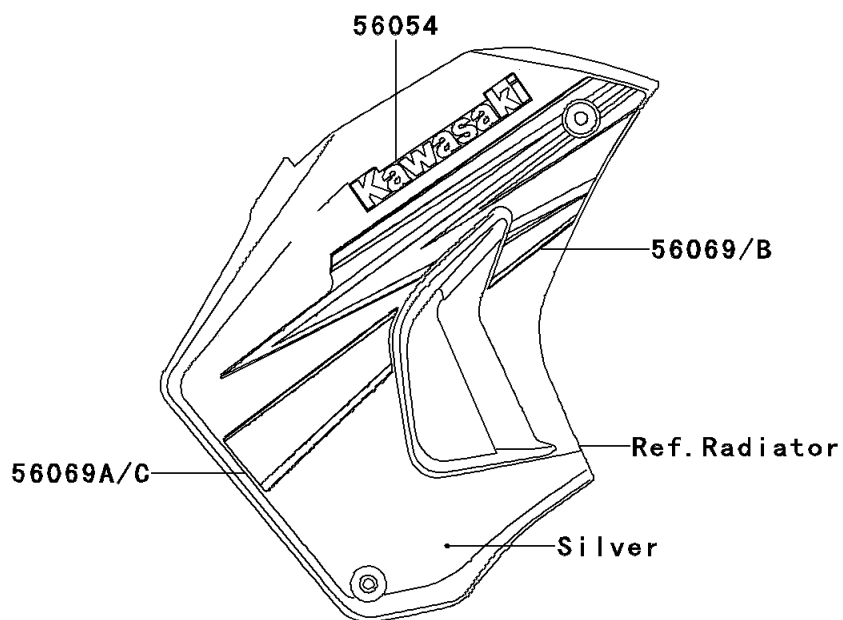

2011 KLR™ 650

PARTS DIAGRAM

Decals(C.P.Blue)(EBF)(CA,US)

Kawasaki

Let the Good Times Roll®

F2861A

2011 KLR™ 650

PARTS LIST

Decals(C.P.Blue)(EBF)(CA,US)

ITEM NAME

PART NUMBER

QUANTITY
