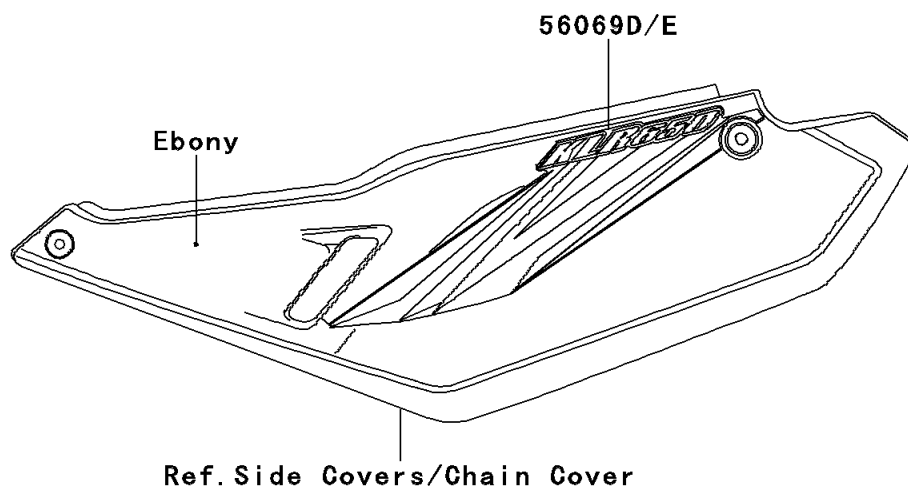

2011 KLR™ 650

PARTS DIAGRAM

Decals(C.P.Blue)(EBF)(CA,US)

Kawasaki

Let the Good Times Roll®

F2861A

2011 KLR™ 650

PARTS LIST