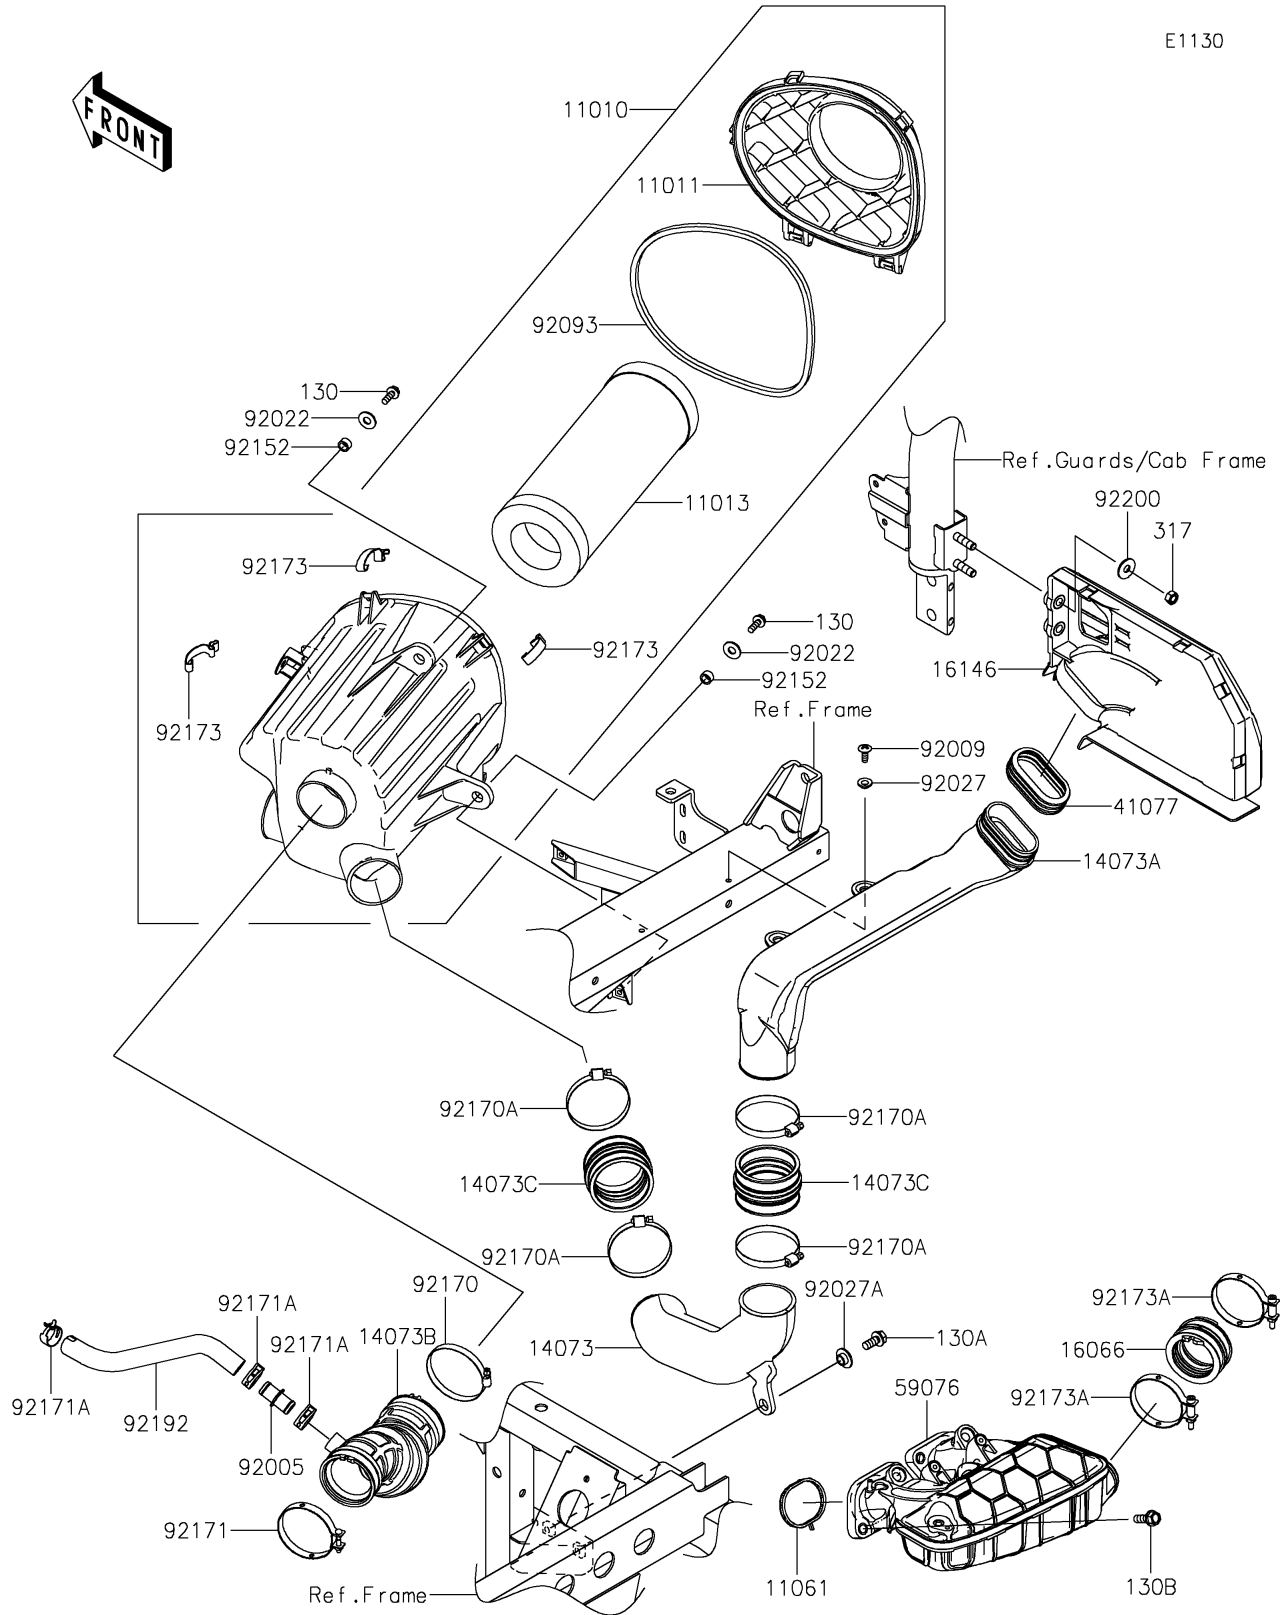

2026 MULE PRO-FXT™ 1000 LE RANCH EDITION

PARTS DIAGRAM

Air Cleaner

2026 MULE PRO-FXT™ 1000 LE RANCH EDITION

Kawasaki
Let the Good Times Roll®

PARTS LIST

Air Cleaner

ITEM NAME	PART NUMBER	QUANTITY
FILTER-ASSY-AIR (Ref # 11010)	11010-1818	1
CASE-AIR FILTER,UPP (Ref # 11011)	11011-0971	1
ELEMENT-AIR FILTER (Ref # 11013)	11013-7044	1
GASKET,MANIFOLD-INTAKE (Ref # 11061)	11061-1459	2
DUCT,LOWER (Ref # 14073)	14073-1887	1
DUCT,UPPER (Ref # 14073A)	14073-1889	1
DUCT,A/F CASE-THROTTLE (Ref # 14073B)	14073-1890	1
DUCT,INTAKE JOINT (Ref # 14073C)	14073-1891	2
HOLDER-THROTTLE BODY (Ref # 16066)	16066-0028	1
COVER-ASSY,BLACK (Ref # 16146)	16146-0921-6Z	1
ADAPTER (Ref # 41077)	41077-0753	1
MANIFOLD-INTAKE (Ref # 59076)	59076-0040	1
FITTING,DUCT-BREATHER TUBE (Ref # 92005)	92005-0992	1
SCREW,TAPPING,6X16 (Ref # 92009)	92009-1166	2
WASHER,8.5X20X1.6 (Ref # 92022)	92022-1561	2
COLLAR,L=4.6 (Ref # 92027)	92027-1168	2
COLLAR (Ref # 92027A)	92027-1745	1
SEAL,AIR FILTER CASE (Ref # 92093)	92093-0787	1
COLLAR,8.8X12.3X6.9 (Ref # 92152)	92152-1853	2
CLAMP (Ref # 92170)	92170-1763	1
CLAMP (Ref # 92170A)	92170-1764	4
CLAMP,62MM (Ref # 92171)	92171-0857	1
CLAMP (Ref # 92171A)	92171-1277	3
CLAMP,AIR FILTER CASE (Ref # 92173)	92173-2023	3
CLAMP (Ref # 92173A)	92173-2674	2
TUBE,BREATHER (Ref # 92192)	92192-2632	1
WASHER,8.5X23X1.6 (Ref # 92200)	92200-0752	2
BOLT-FLANGED,6X18 (Ref # 130)	130BA0618	2
BOLT-FLANGED,8X18 (Ref # 130A)	130BA0818	1

2026 MULE PRO-FXT™ 1000 LE RANCH EDITION

Kawasaki
Let the Good Times Roll®

PARTS LIST

Air Cleaner

ITEM NAME	PART NUMBER	QUANTITY
BOLT-FLANGED,8X25 (Ref # 130B)	130CA0825	4
NUT-HEX-SMALL,8MM (Ref # 317)	317BA0800	2