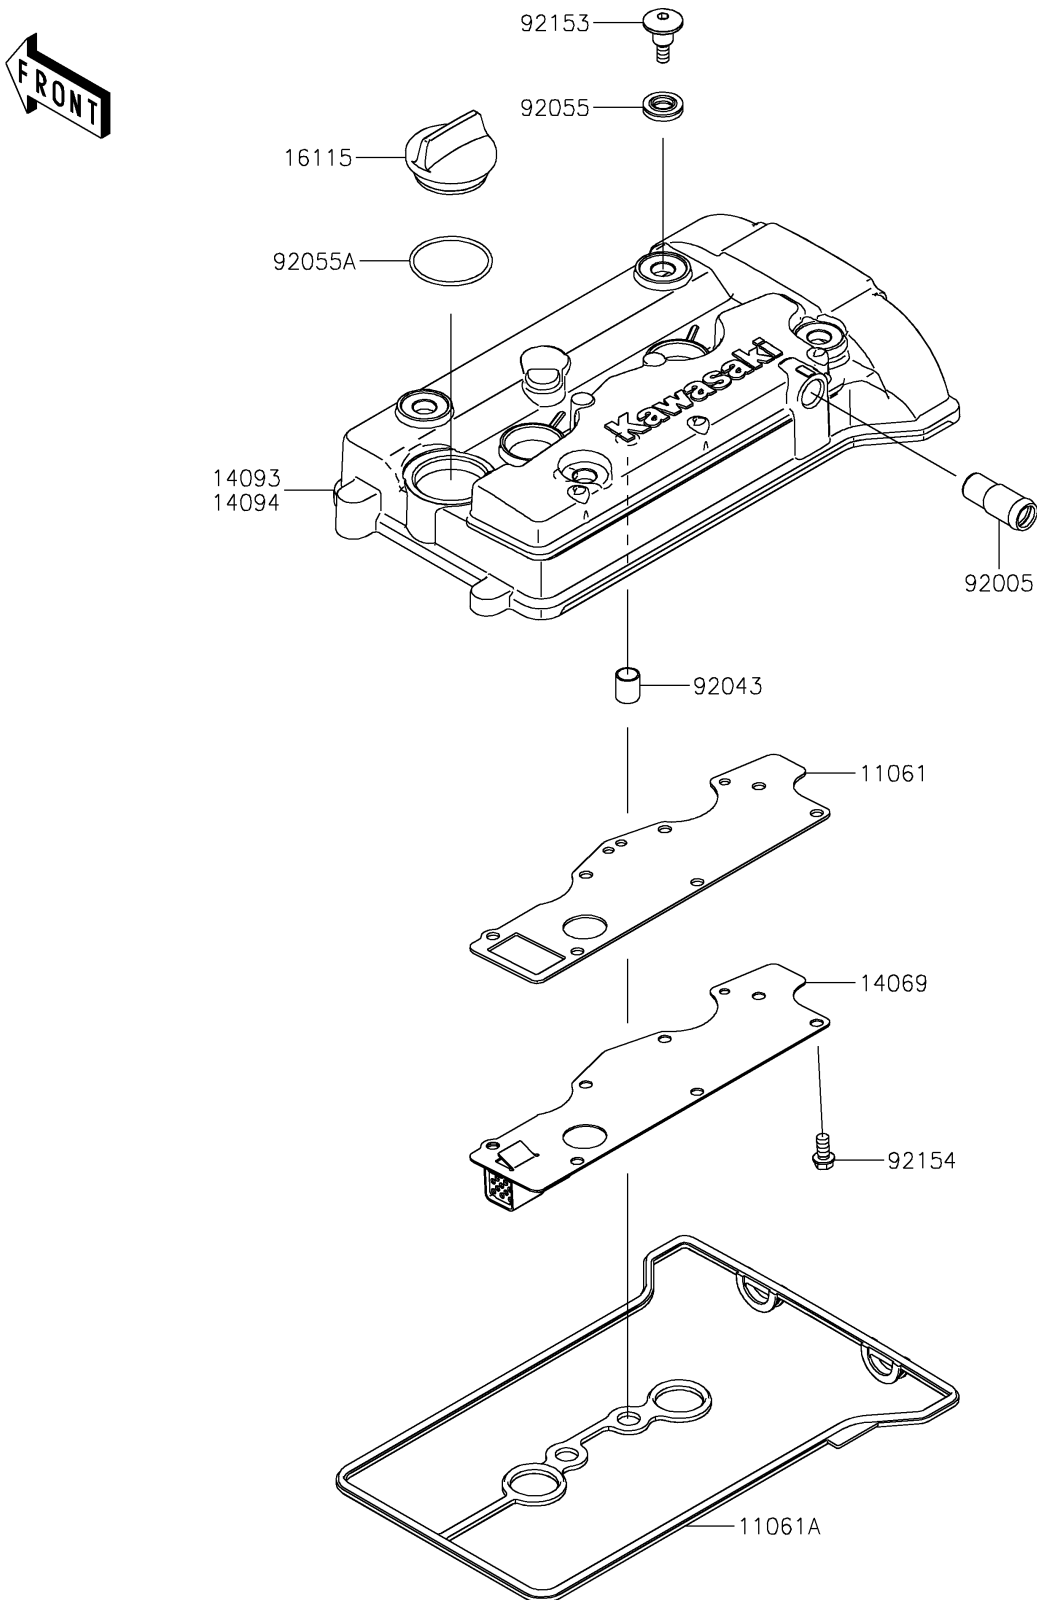

2024 MULE PRO-FXT 1000 LE Ranch Edition

PARTS DIAGRAM Cylinder Head Cover

E1112

2024 MULE PRO-FXT 1000 LE Ranch Edition

PARTS LIST

Cylinder Head Cover

ITEM NAME	PART NUMBER	QUANTITY
-----------	-------------	----------
