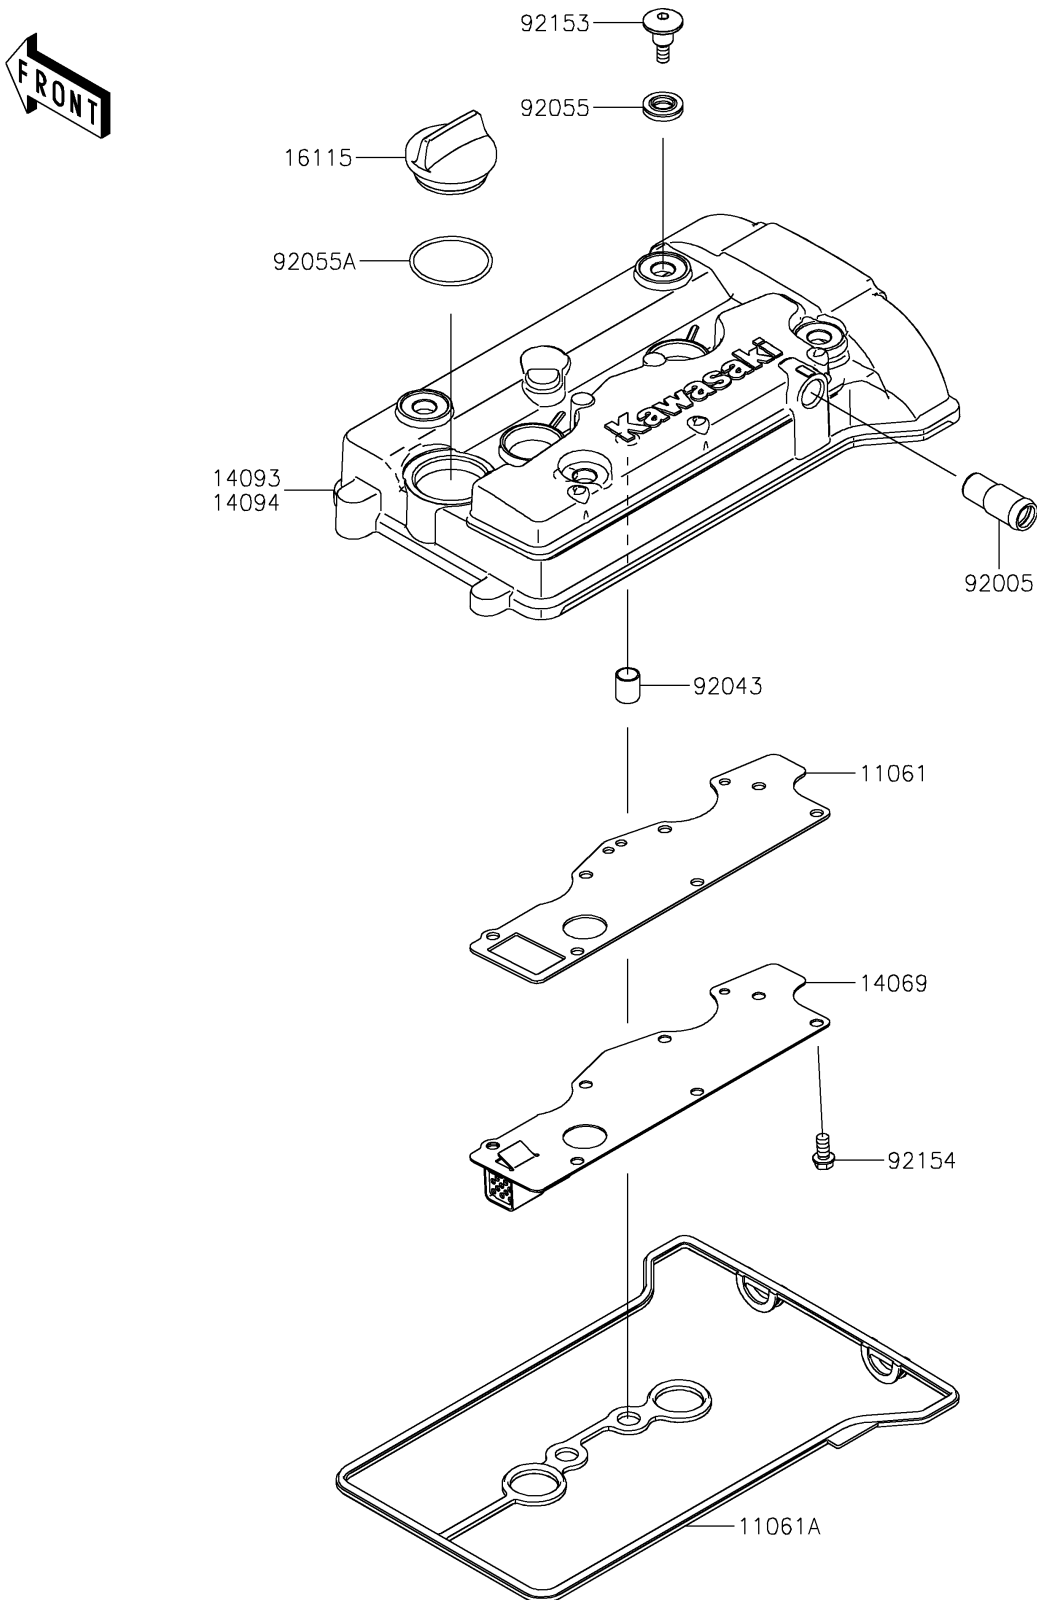

2026 MULE PRO-FXT™ 1000 LE RANCH EDITION

PARTS DIAGRAM Cylinder Head Cover

E1112

2026 MULE PRO-FXT™ 1000 LE RANCH EDITION

Kawasaki
Let the Good Times Roll®

PARTS LIST

Cylinder Head Cover

ITEM NAME	PART NUMBER	QUANTITY
GASKET,BREATHER PLATE (Ref # 11061)	11061-1314	1
GASKET,HEAD COVER (Ref # 11061A)	11061-1457	1
BREATHER (Ref # 14069)	14069-0036	1
COVER,HEAD COVER (Ref # 14093)	14093-1384	1
CAP-OIL FILLER (Ref # 16115)	16115-1064	1
FITTING,BREATHER (Ref # 92005)	92005-0968	1
PIN,10.1X12X14 (Ref # 92043)	92043-4009	2
RING-O (Ref # 92055)	92055-0785	4
RING-O (Ref # 92055A)	92055-1759	1
BOLT,SOCKET,6X22.5 (Ref # 92153)	92153-1779	4
BOLT,FLANGED-SMALL,6X12 (Ref # 92154)	92154-1888	7