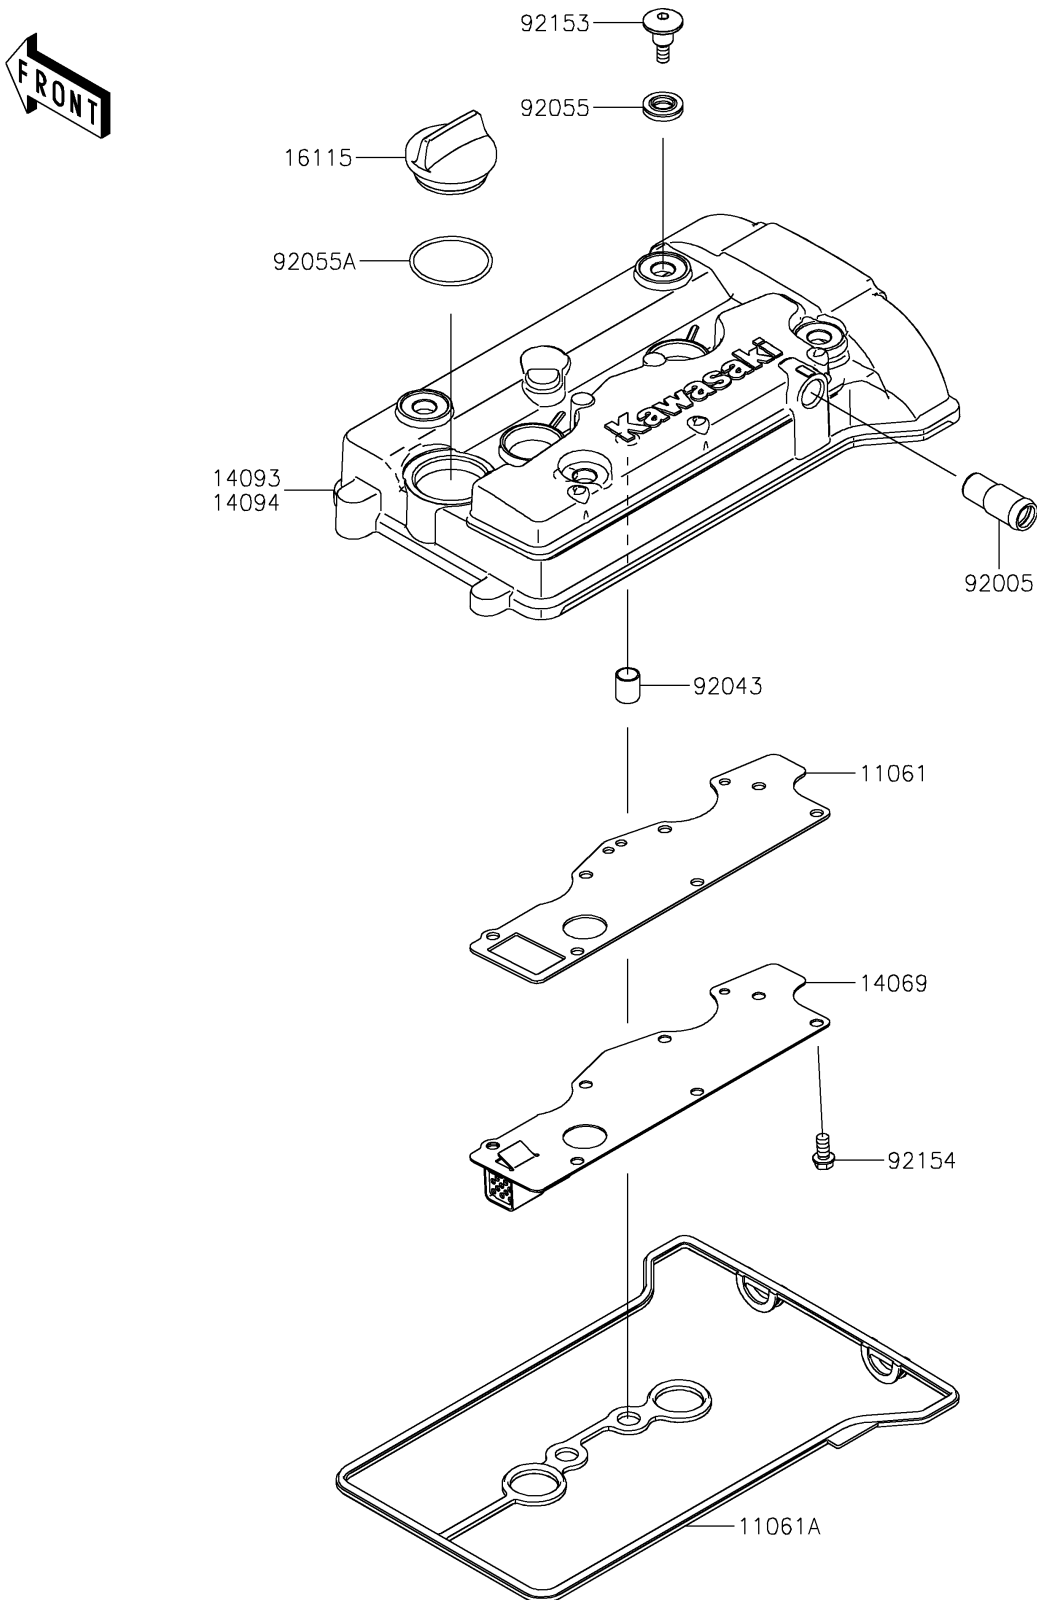

2026 MULE PRO-FXT 1000 LE Ranch Edition

PARTS DIAGRAM Cylinder Head Cover

E1112

2026 MULE PRO-FXT 1000 LE Ranch Edition

PARTS LIST

Cylinder Head Cover

ITEM NAME	PART NUMBER	QUANTITY
GASKET,BREATHER PLATE (Ref # 11061)	11061-1314	1
GASKET,HEAD COVER (Ref # 11061A)	11061-1457	1
BREATHER (Ref # 14069)	14069-0036	1
COVER,HEAD COVER (Ref # 14093)	14093-1384	1
CAP-OIL FILLER (Ref # 16115)	16115-1064	1
FITTING,BREATHER (Ref # 92005)	92005-0968	1
PIN,10.1X12X14 (Ref # 92043)	92043-4009	2
RING-O (Ref # 92055)	92055-0785	4
RING-O (Ref # 92055A)	92055-1759	1
BOLT,SOCKET,6X22.5 (Ref # 92153)	92153-1779	4
BOLT,FLANGED-SMALL,6X12 (Ref # 92154)	92154-1888	7