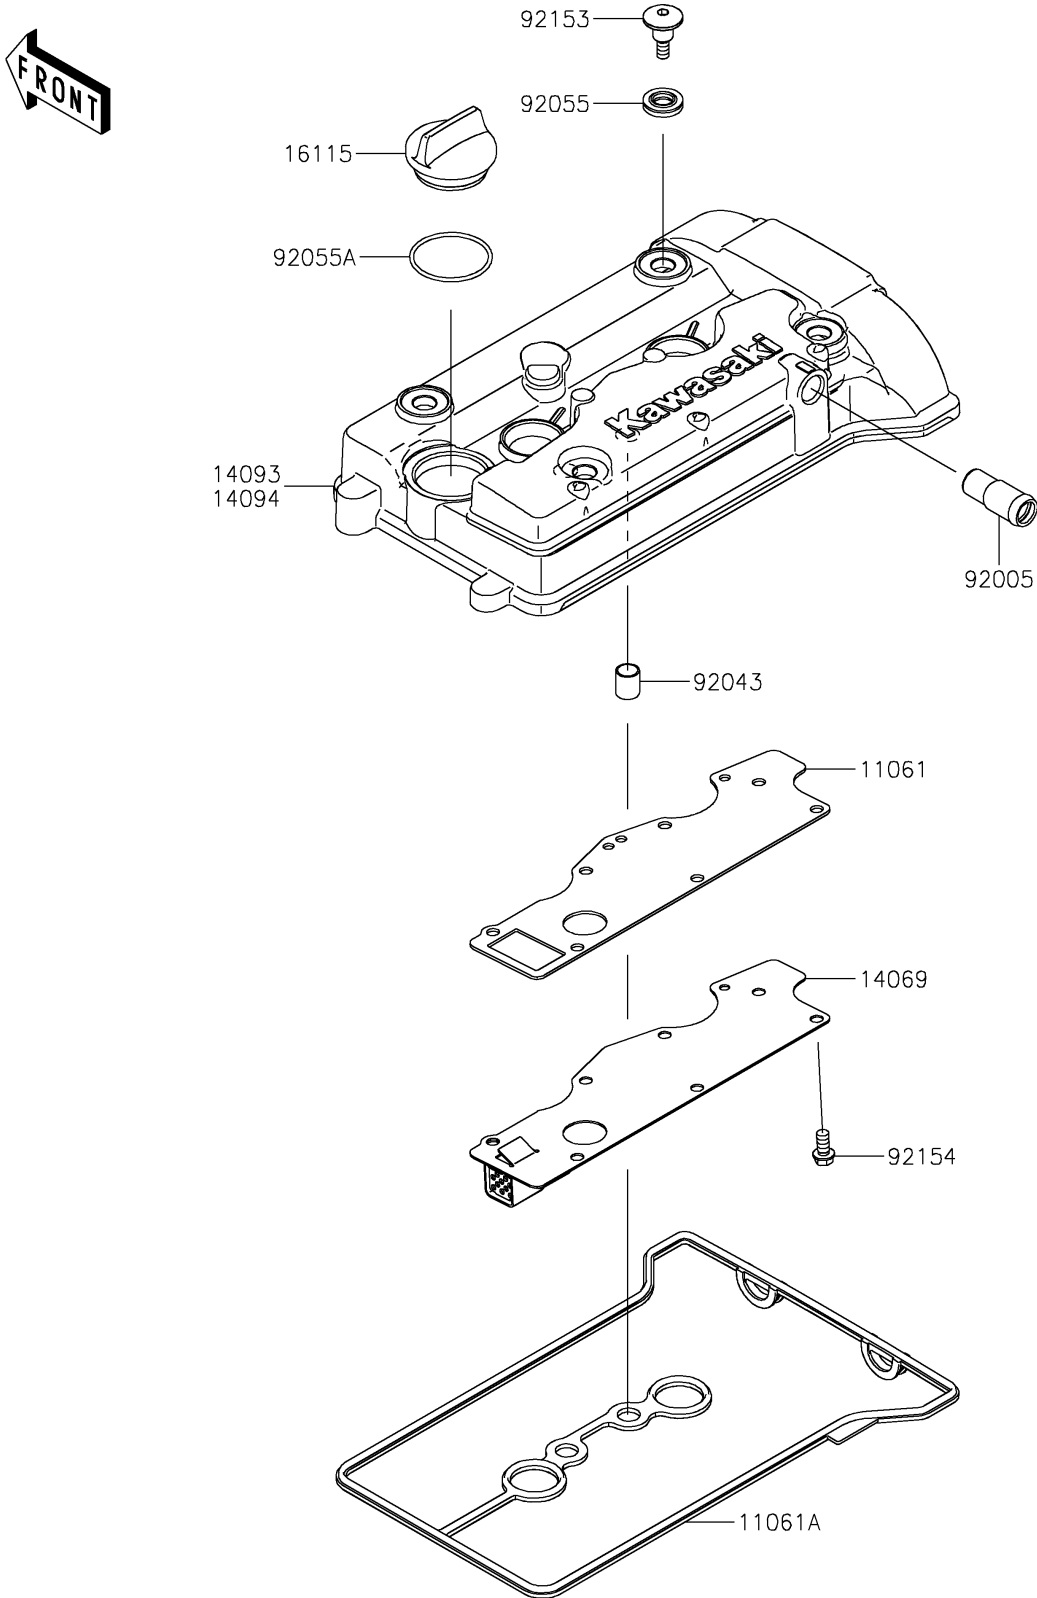

2025 MULE PRO-FXT 1000 LE Ranch Edition

PARTS DIAGRAM Cylinder Head Cover

E1112

2025 MULE PRO-FXT 1000 LE Ranch Edition

PARTS LIST

Cylinder Head Cover

ITEM NAME	PART NUMBER	QUANTITY
GASKET,BREATHER PLATE (Ref # 11061)	11061-1314	1
GASKET,HEAD COVER (Ref # 11061A)	11061-1457	1
BREATHER (Ref # 14069)	14069-0036	1
COVER,HEAD COVER (Ref # 14093)	14093-1384	1
CAP-OIL FILLER (Ref # 16115)	16115-1064	1
FITTING,BREATHER (Ref # 92005)	92005-0968	1
PIN,10.1X12X14 (Ref # 92043)	92043-4009	2
RING-O (Ref # 92055)	92055-0785	4
RING-O (Ref # 92055A)	92055-1759	1
BOLT,SOCKET,6X22.5 (Ref # 92153)	92153-1779	4
BOLT,FLANGED-SMALL,6X12 (Ref # 92154)	92154-1888	7