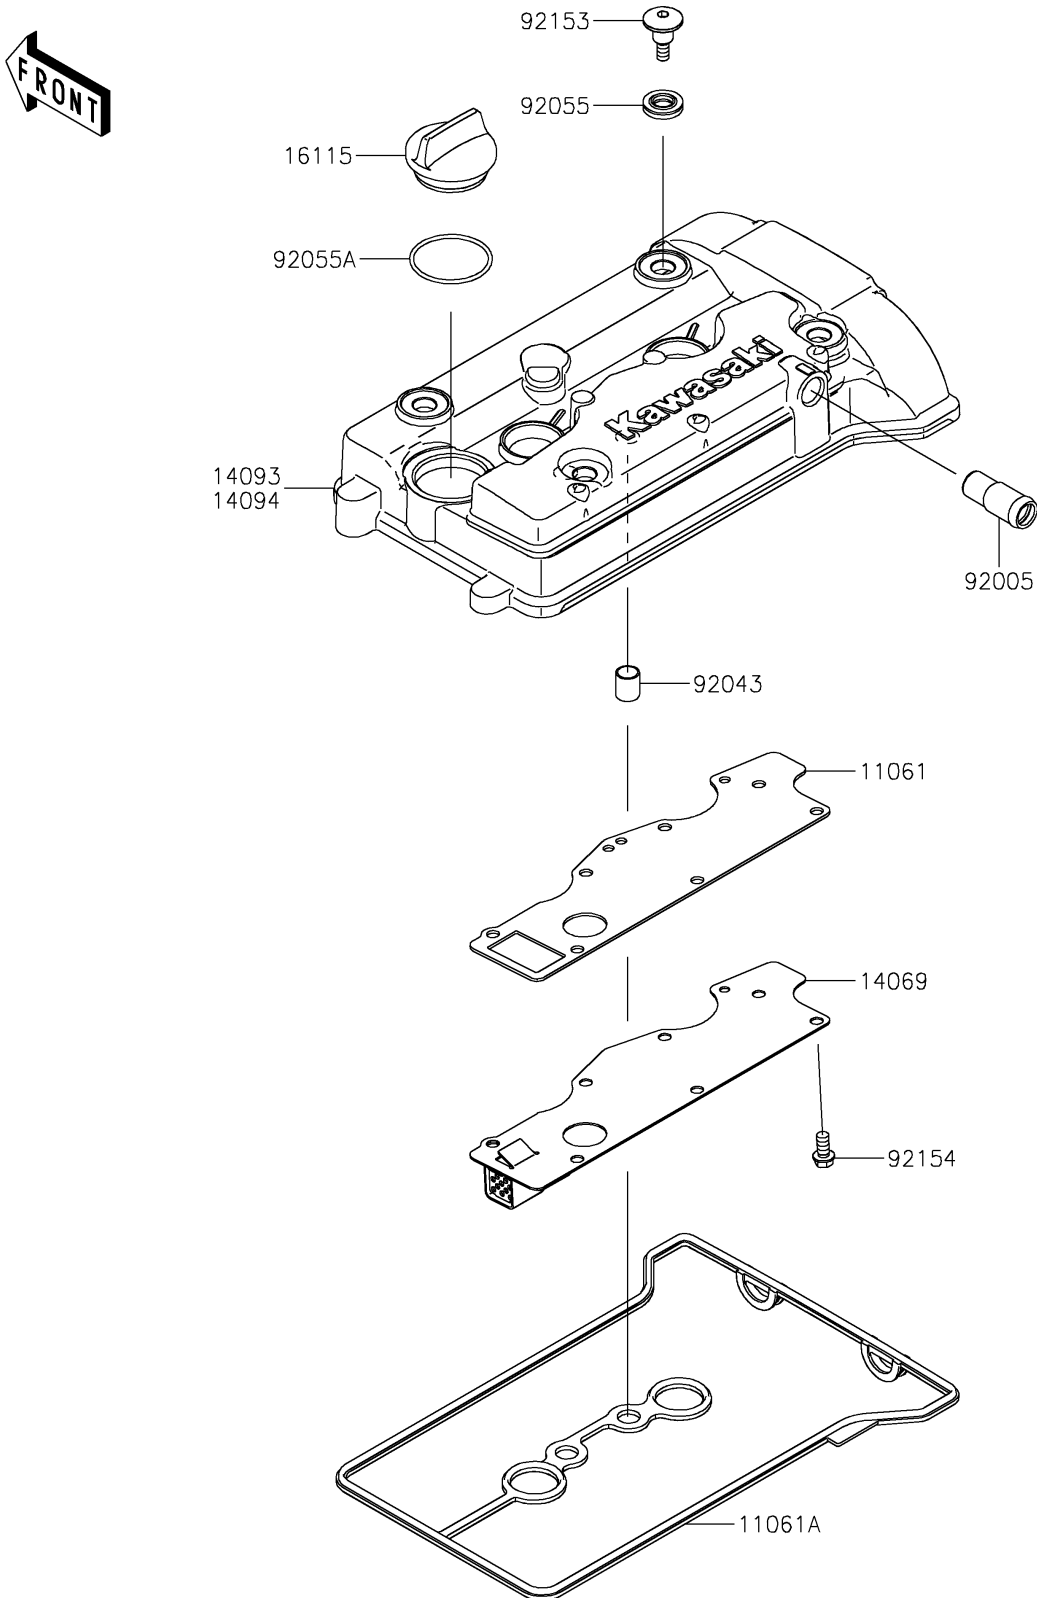

## PARTS DIAGRAM Cylinder Head Cover

E1112

## PARTS LIST

### Cylinder Head Cover

ITEM NAME	PART NUMBER	QUANTITY
GASKET,BREATHER PLATE (Ref # 11061)	11061-1314	1
GASKET,HEAD COVER (Ref # 11061A)	11061-1457	1
BREATHER (Ref # 14069)	14069-0036	1
COVER,HEAD COVER (Ref # 14093)	14093-1384	1
CAP-OIL FILLER (Ref # 16115)	16115-1064	1
FITTING,BREATHER (Ref # 92005)	92005-0968	1
PIN,10.1X12X14 (Ref # 92043)	92043-4009	2
RING-O (Ref # 92055)	92055-0785	4
RING-O (Ref # 92055A)	92055-1759	1
BOLT,SOCKET,6X22.5 (Ref # 92153)	92153-1779	4
BOLT,FLANGED-SMALL,6X12 (Ref # 92154)	92154-1888	7