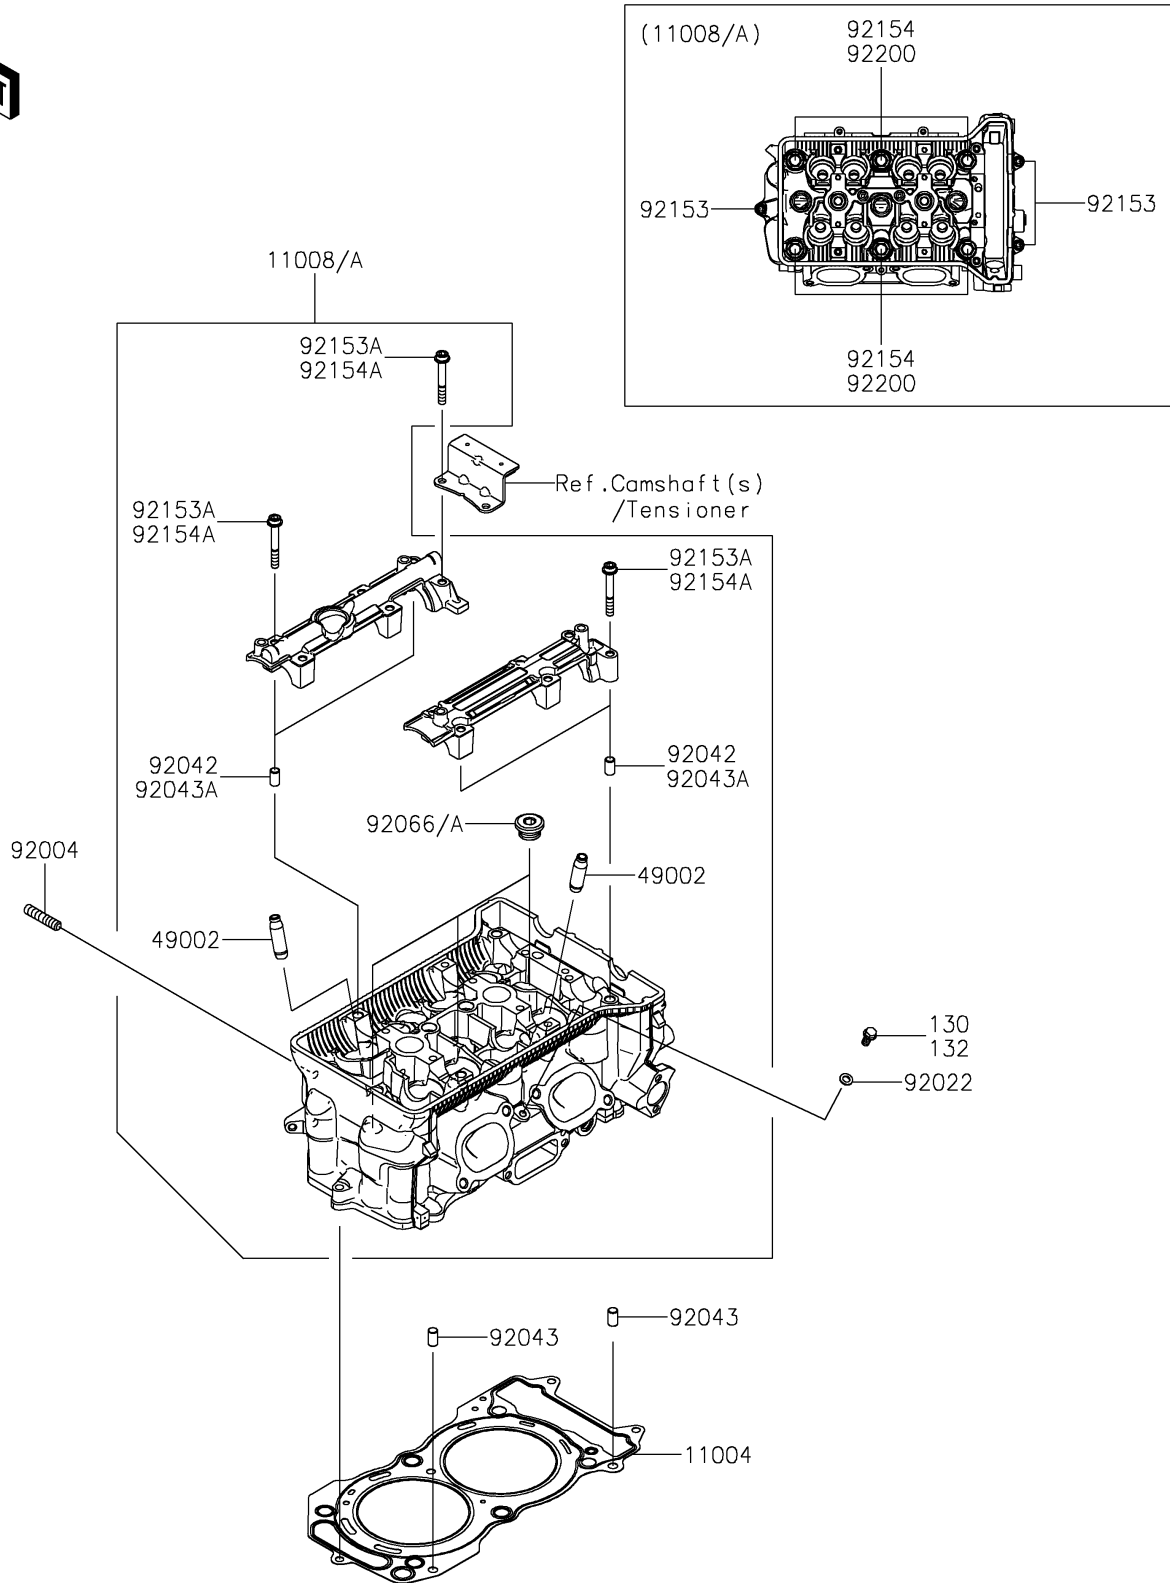

2026 MULE PRO-FXT™ 1000 LE RANCH EDITION

PARTS DIAGRAM

Cylinder Head

E1111

2026 MULE PRO-FXT™ 1000 LE RANCH EDITION

Kawasaki
Let the Good Times Roll®

PARTS LIST

Cylinder Head

ITEM NAME	PART NUMBER	QUANTITY
GASKET-HEAD (Ref # 11004)	11004-0809	1
HEAD-COMP-CYLINDER (Ref # 11008)	11008-1502	1
GUIDE-VALVE (Ref # 49002)	49002-0709	8
STUD,8X22 (Ref # 92004)	92004-1217	8
WASHER,6.2X11X1 (Ref # 92022)	92022-304	1
PIN,DOWEL,6.3X8X14 (Ref # 92042)	92042-007	4
PIN,8X14 (Ref # 92043)	92043-1567	2
PLUG,18X10 (Ref # 92066)	92066-0832	3
BOLT,6X95 (Ref # 92153)	92153-0320	3
BOLT,SOCKET,6X45 (Ref # 92153A)	92153-0656	12
BOLT,11X157 (Ref # 92154)	92154-3931	6
WASHER,11.5X20.5X3.2 (Ref # 92200)	92200-0727	6
BOLT-FLANGED,6X12 (Ref # 130)	130BA0612	1