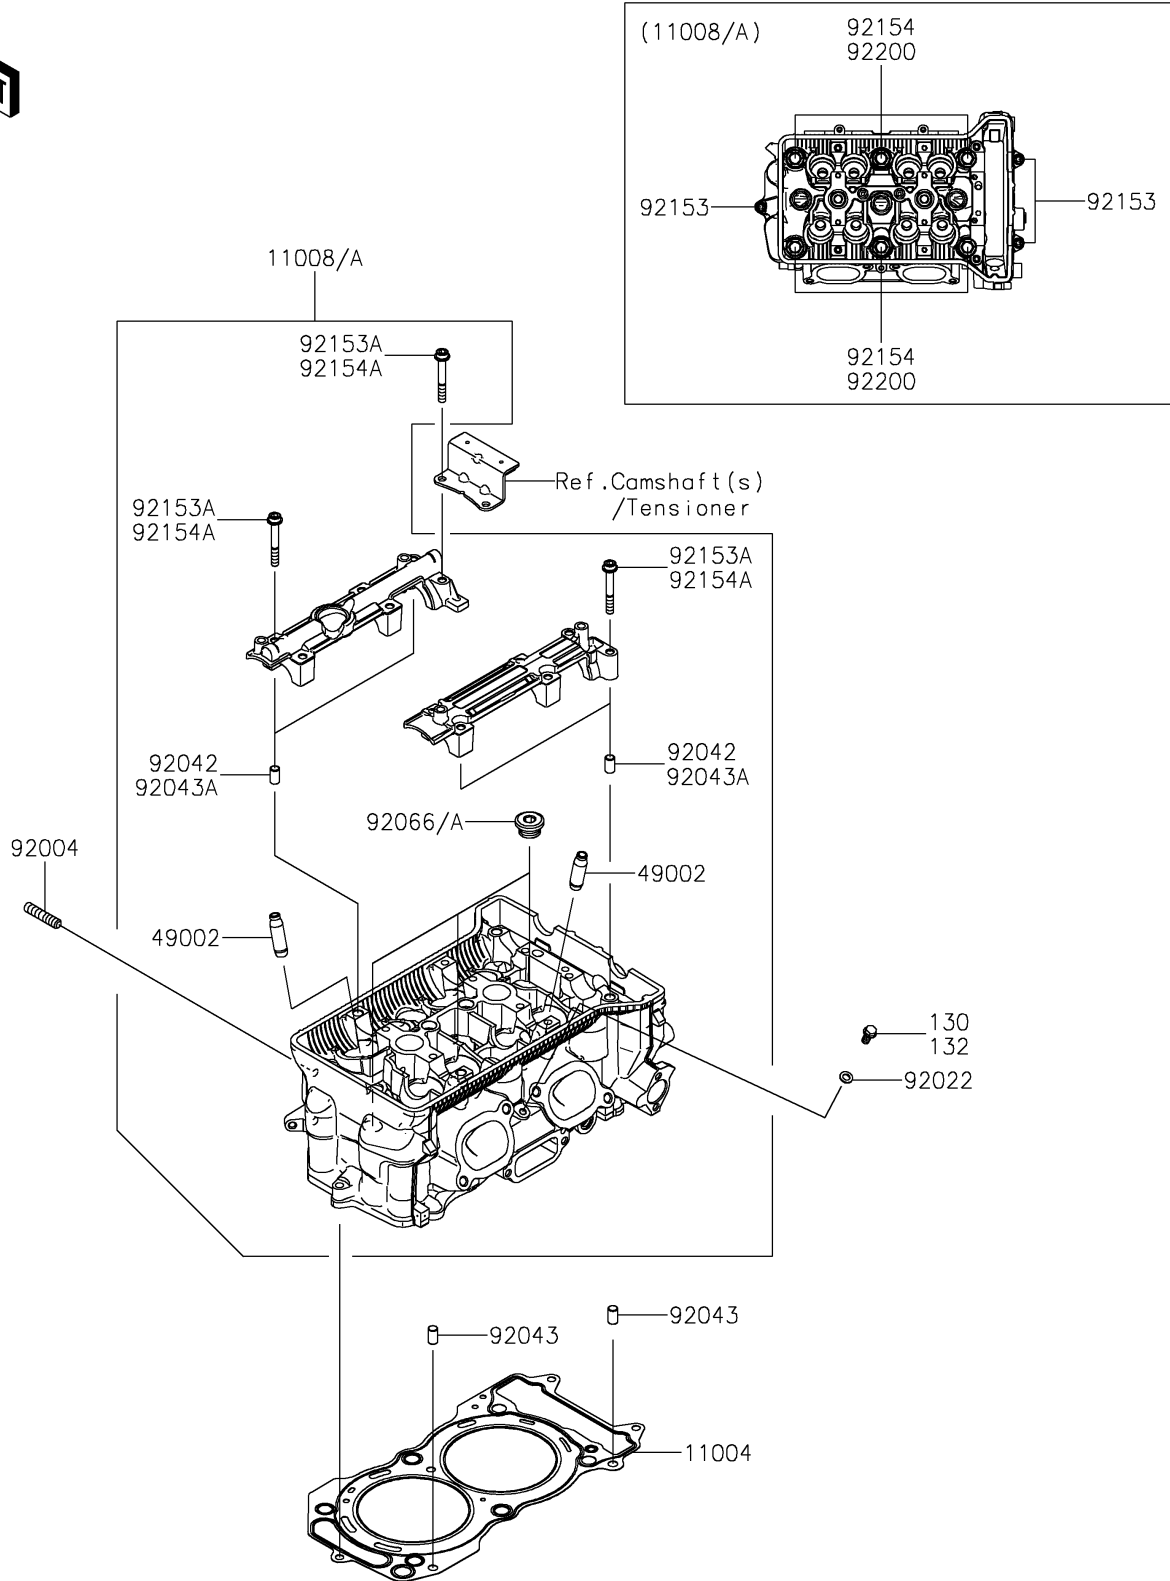

2025 MULE PRO-FXT 1000 LE Ranch Edition

PARTS DIAGRAM

Cylinder Head

E1111

2025 MULE PRO-FXT 1000 LE Ranch Edition

PARTS LIST

Cylinder Head

ITEM NAME	PART NUMBER	QUANTITY
GASKET-HEAD (Ref # 11004)	11004-0809	1
HEAD-COMP-CYLINDER (Ref # 11008)	11008-1502	1
GUIDE-VALVE (Ref # 49002)	49002-0709	8
STUD,8X22 (Ref # 92004)	92004-1217	8
WASHER,6.2X11X1 (Ref # 92022)	92022-304	1
PIN,DOWEL,6.3X8X14 (Ref # 92042)	92042-007	4
PIN,8X14 (Ref # 92043)	92043-1567	2
PLUG,18X10 (Ref # 92066)	92066-0832	3
BOLT,6X95 (Ref # 92153)	92153-0320	3
BOLT,SOCKET,6X45 (Ref # 92153A)	92153-0656	12
BOLT,11X157 (Ref # 92154)	92154-3931	6
WASHER,11.5X20.5X3.2 (Ref # 92200)	92200-0727	6
BOLT-FLANGED,6X12 (Ref # 130)	130BA0612	1