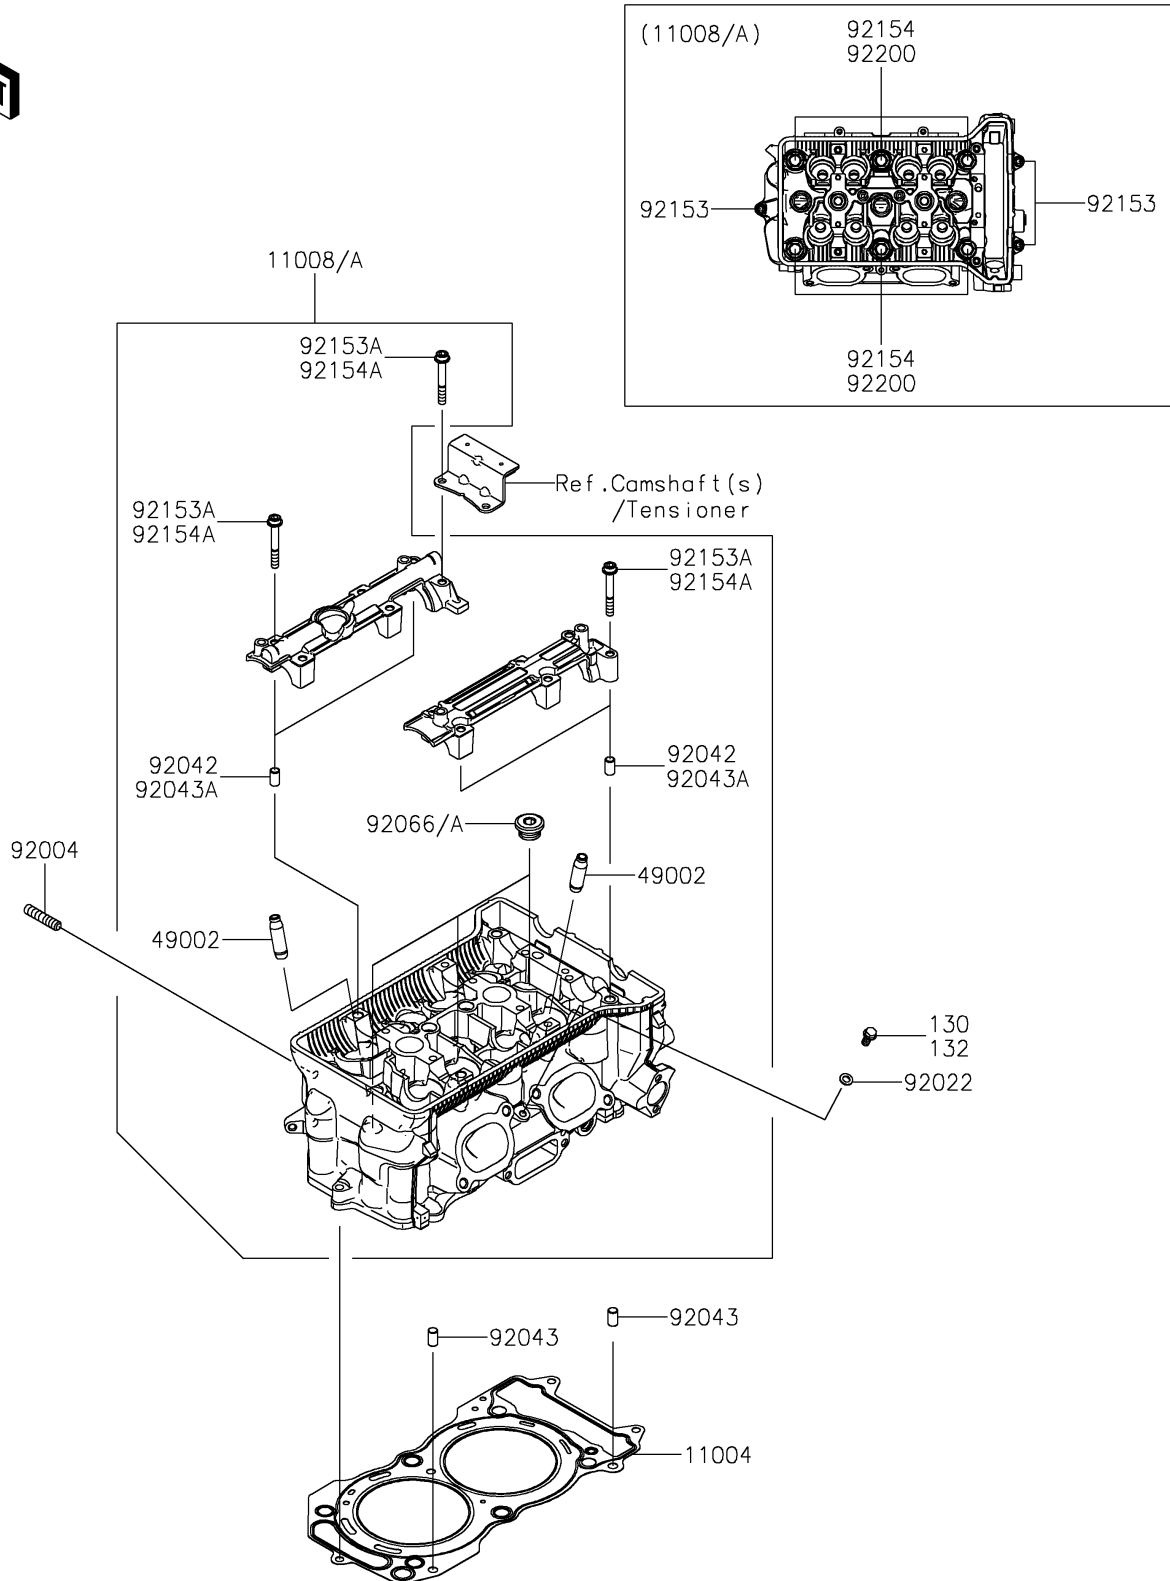

2024 MULE PRO-FXT 1000 LE Ranch Edition

PARTS DIAGRAM

Cylinder Head

E1111

2024 MULE PRO-FXT 1000 LE Ranch Edition

PARTS LIST

Cylinder Head

ITEM NAME	PART NUMBER	QUANTITY
GASKET-HEAD (Ref # 11004)	11004-0809	1
HEAD-COMP-CYLINDER (Ref # 11008)	11008-1502	1
GUIDE-VALVE (Ref # 49002)	49002-0709	8
STUD,8X22 (Ref # 92004)	92004-1217	8
WASHER,6.2X11X1 (Ref # 92022)	92022-304	1
PIN,DOWEL,6.3X8X14 (Ref # 92042)	92042-007	4
PIN,8X14 (Ref # 92043)	92043-1567	2
PLUG,18X10 (Ref # 92066)	92066-0832	3
BOLT,6X95 (Ref # 92153)	92153-0320	3
BOLT,SOCKET,6X45 (Ref # 92153A)	92153-0656	12
BOLT,11X157 (Ref # 92154)	92154-3931	6
WASHER,11.5X20.5X3.2 (Ref # 92200)	92200-0727	6
BOLT-FLANGED,6X12 (Ref # 130)	130BA0612	1