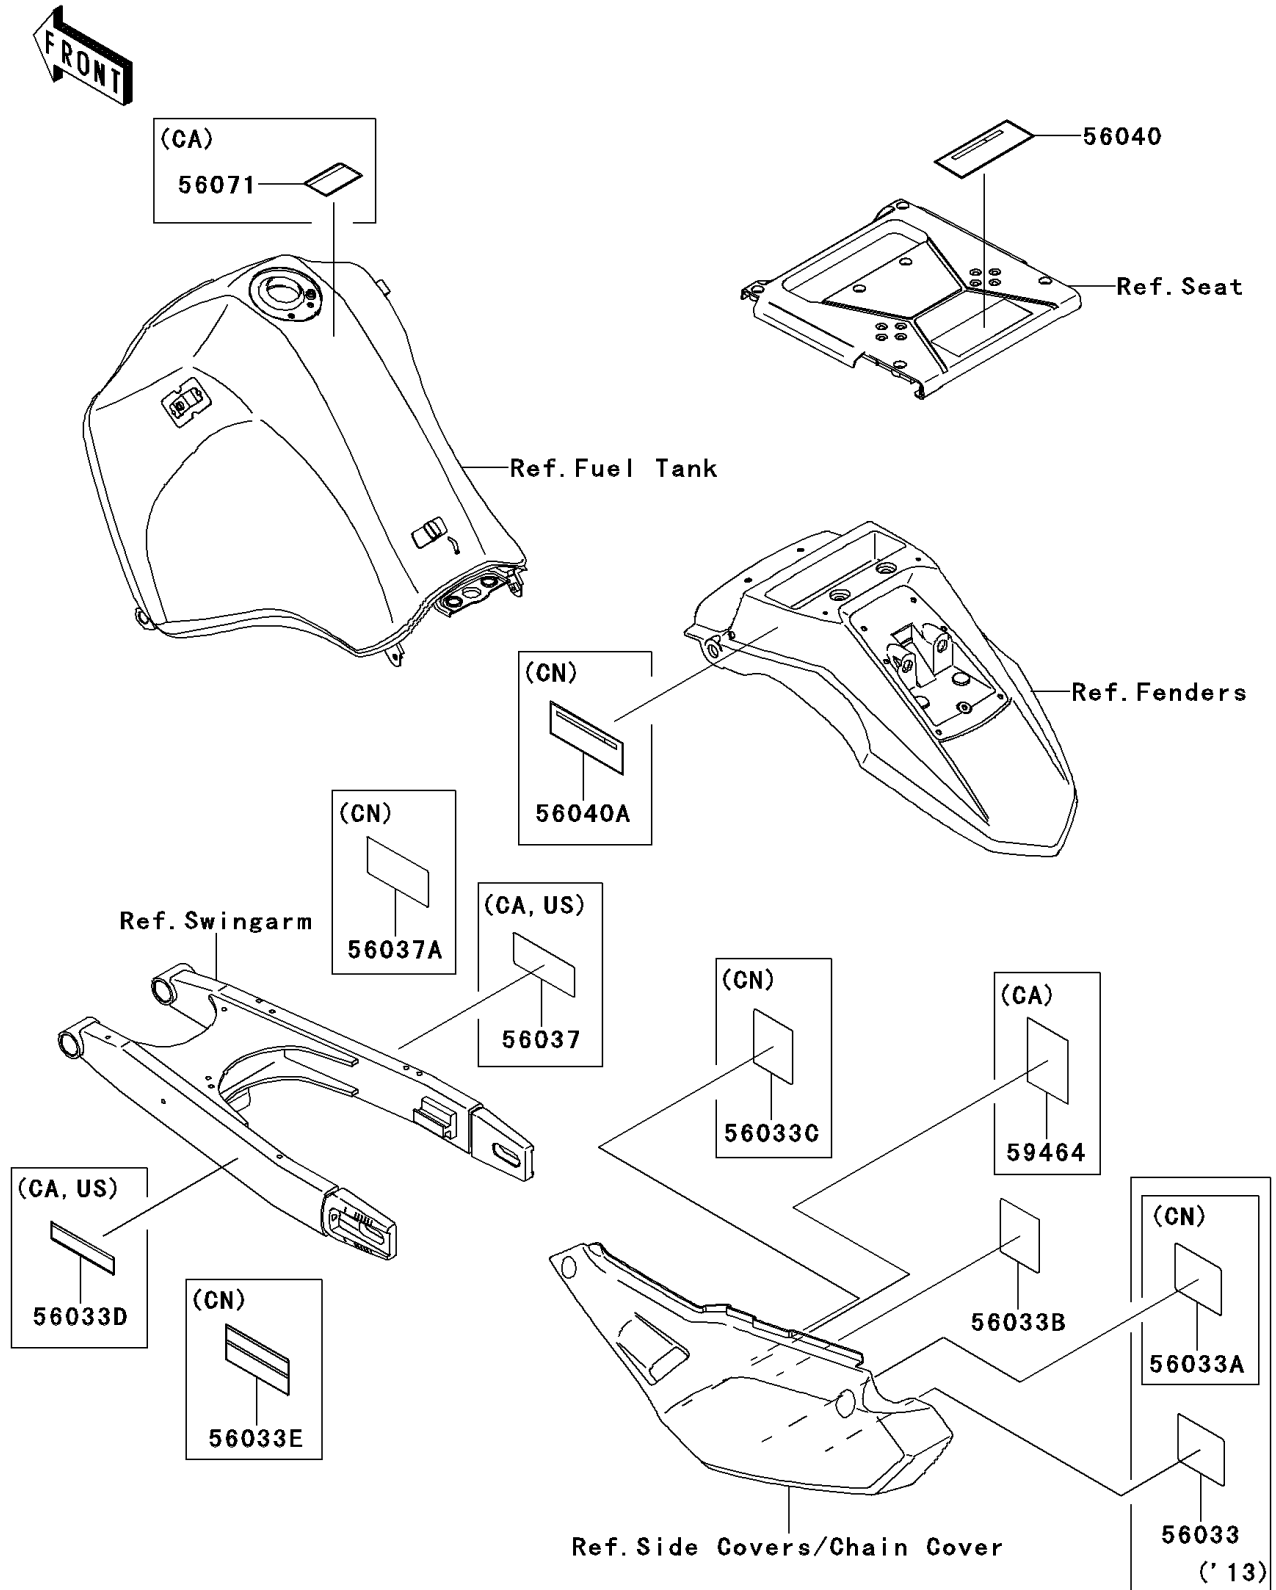

2014 KLR650 New Edition

PARTS DIAGRAM

Labels(EDF-EES)

F2860A

2014 KLR650 New Edition

PARTS LIST

Labels(EDF-EES)

ITEM NAME

PART NUMBER

QUANTITY
