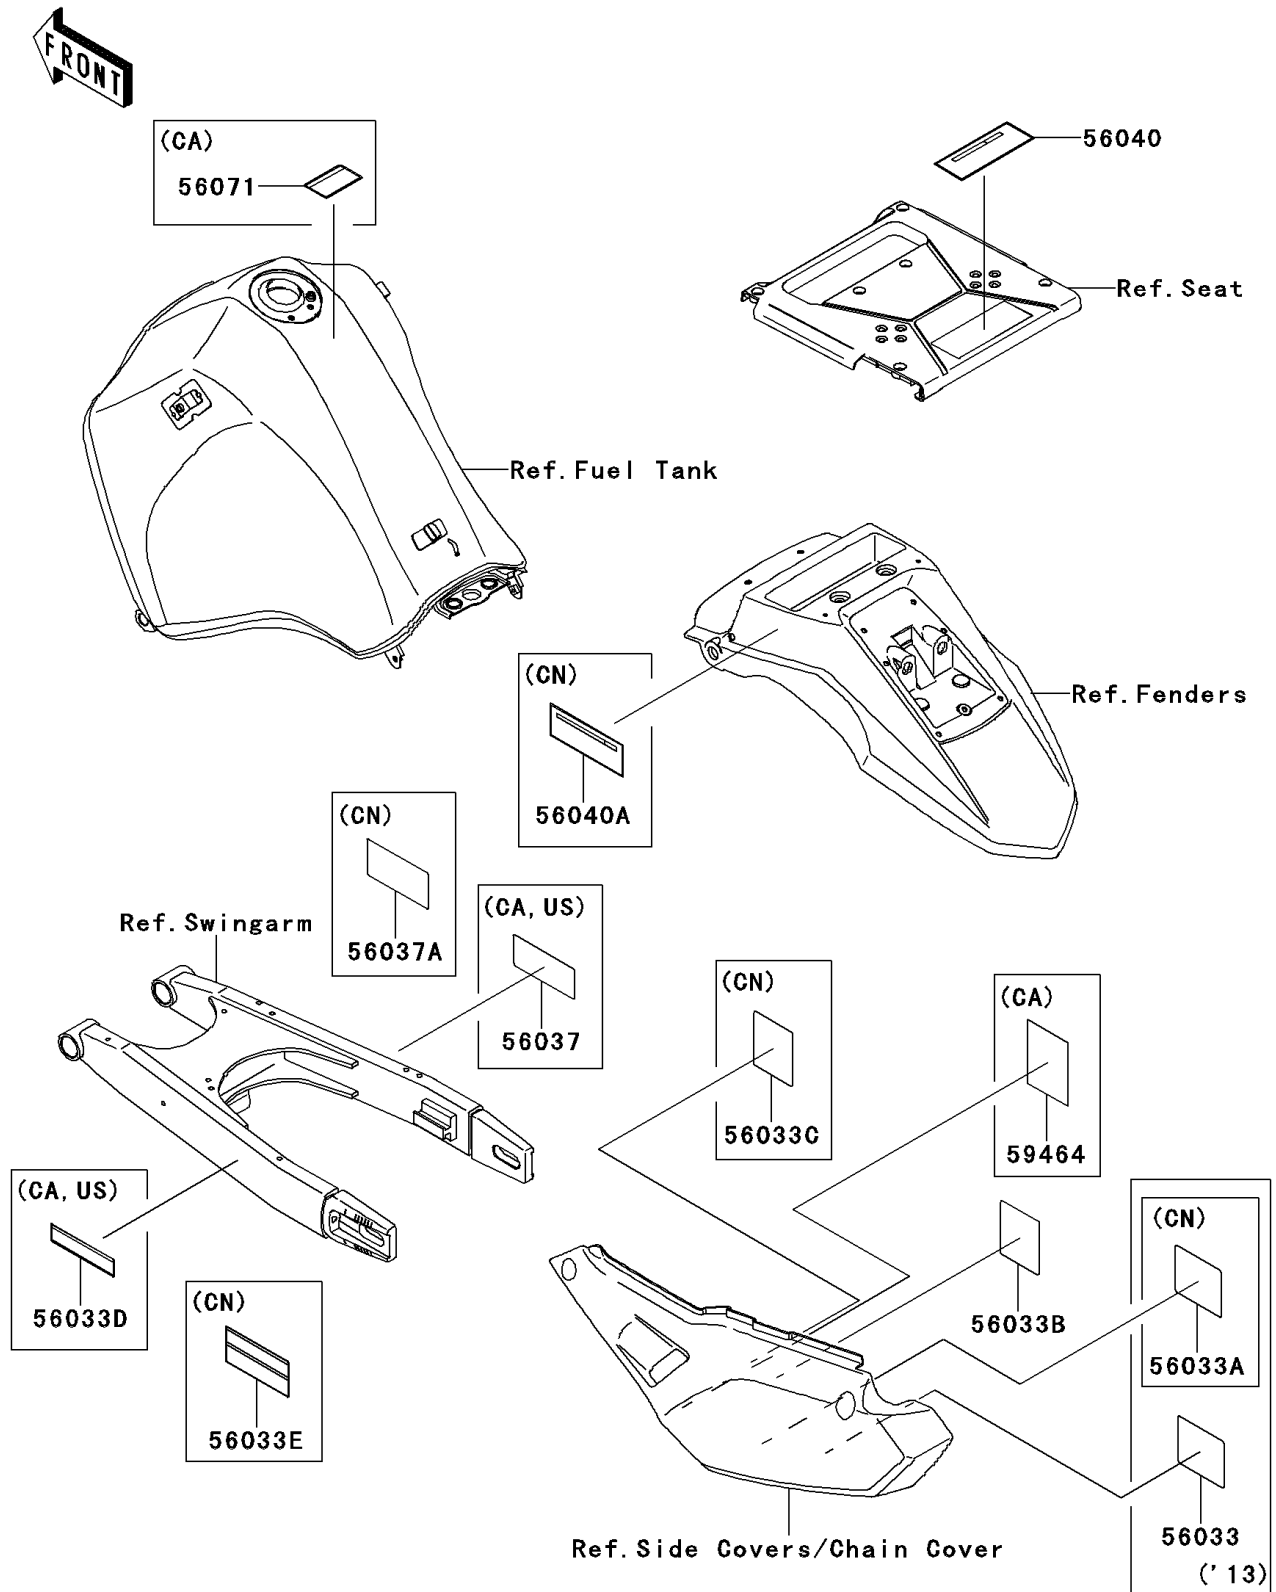

2014 KLR™ 650

PARTS DIAGRAM

Labels(EDF-EES)

Kawasaki

Let the Good Times Roll®

F2860A

2014 KLR™ 650

PARTS LIST

Labels(EDF-EES)

Kawasaki

Let the Good Times Roll®

ITEM NAME

PART NUMBER

QUANTITY
