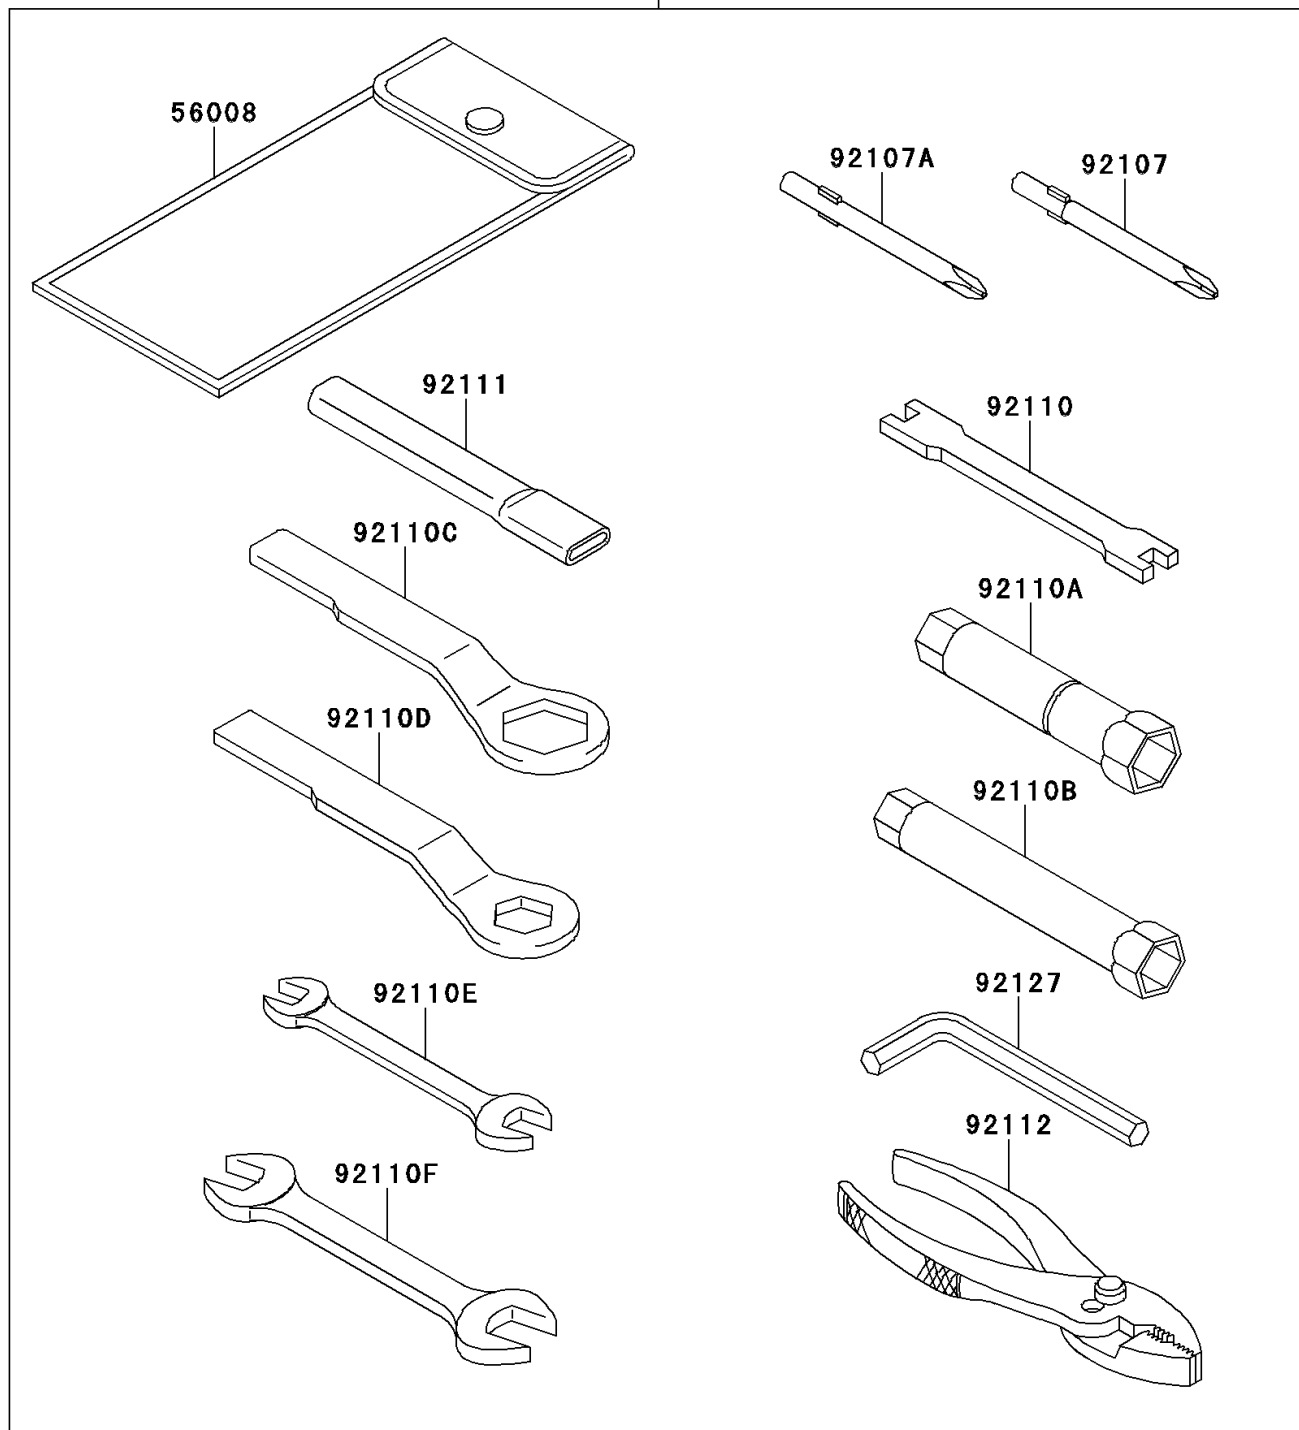

2014 KLR™ 650

PARTS DIAGRAM

Owner's Tools

Kawasaki

Let the Good Times Roll®

F2810

56007

2014 KLR™ 650

PARTS LIST

Owner's Tools

Kawasaki

Let the Good Times Roll®

ITEM NAME

PART NUMBER

QUANTITY
