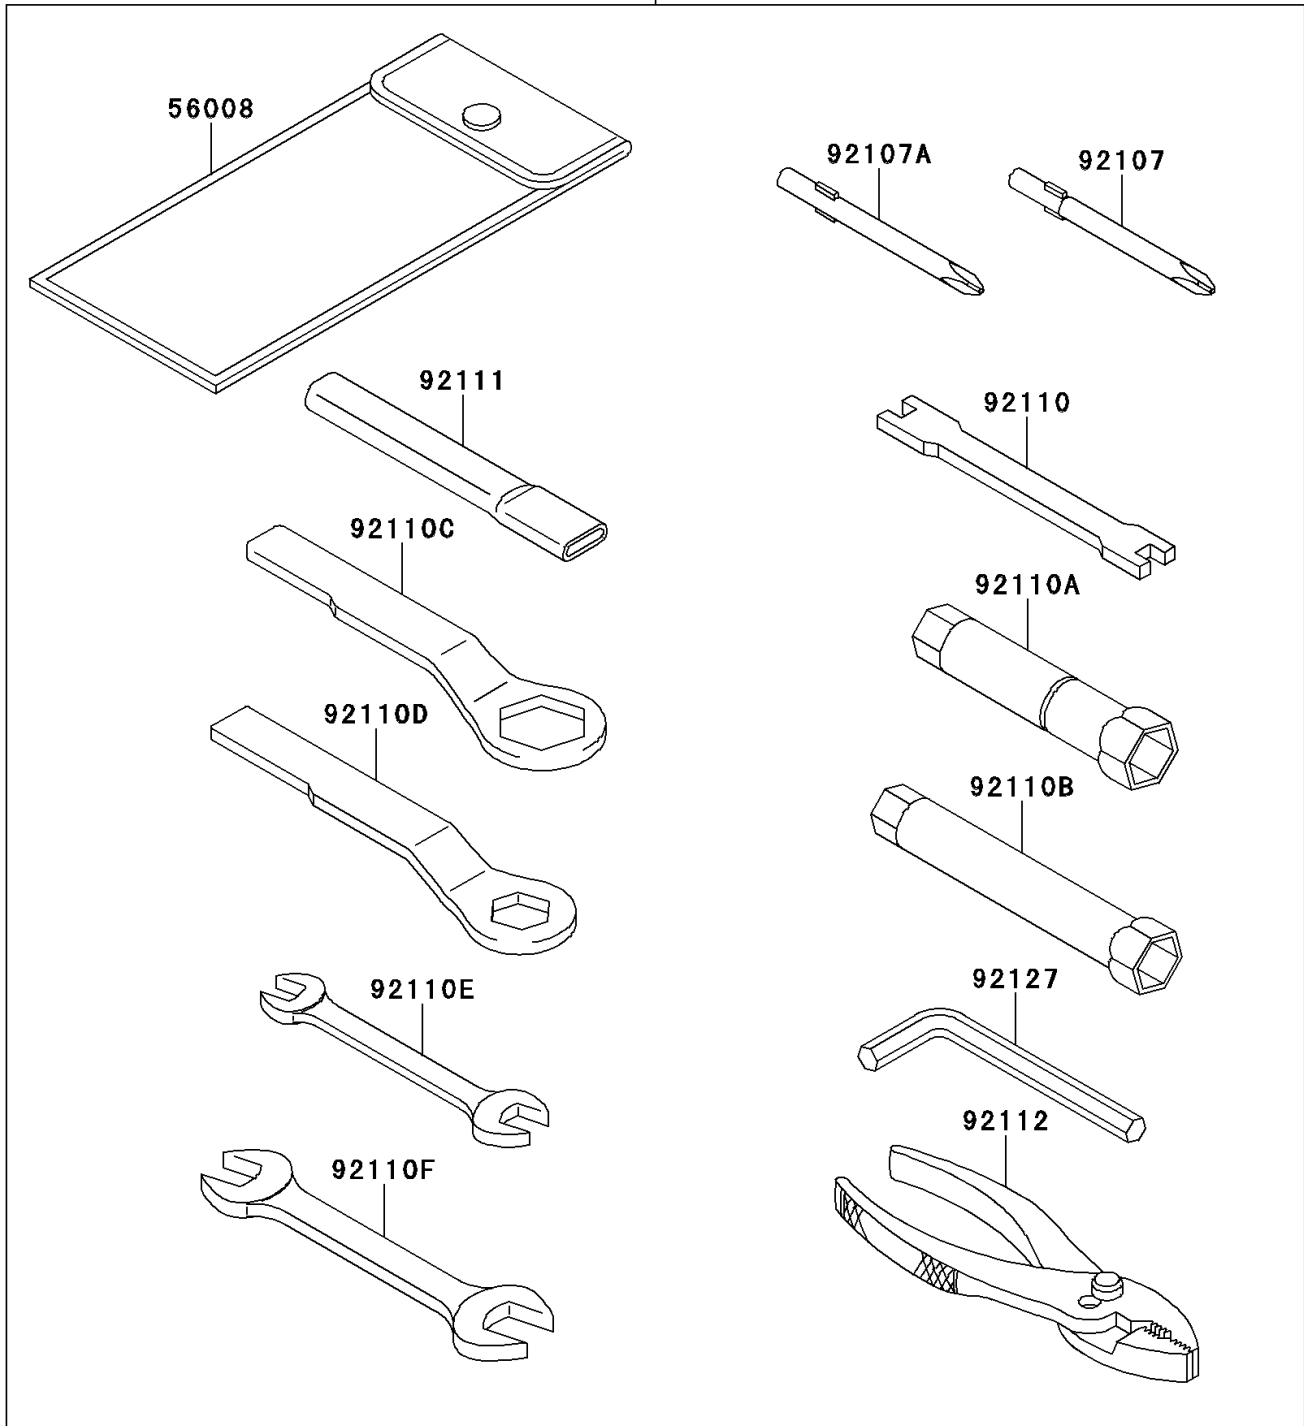

2011 KLR™ 650

PARTS DIAGRAM

Owner's Tools

F2810

56007

2011 KLR™ 650

PARTS LIST

Owner's Tools

ITEM NAME

PART NUMBER

QUANTITY
