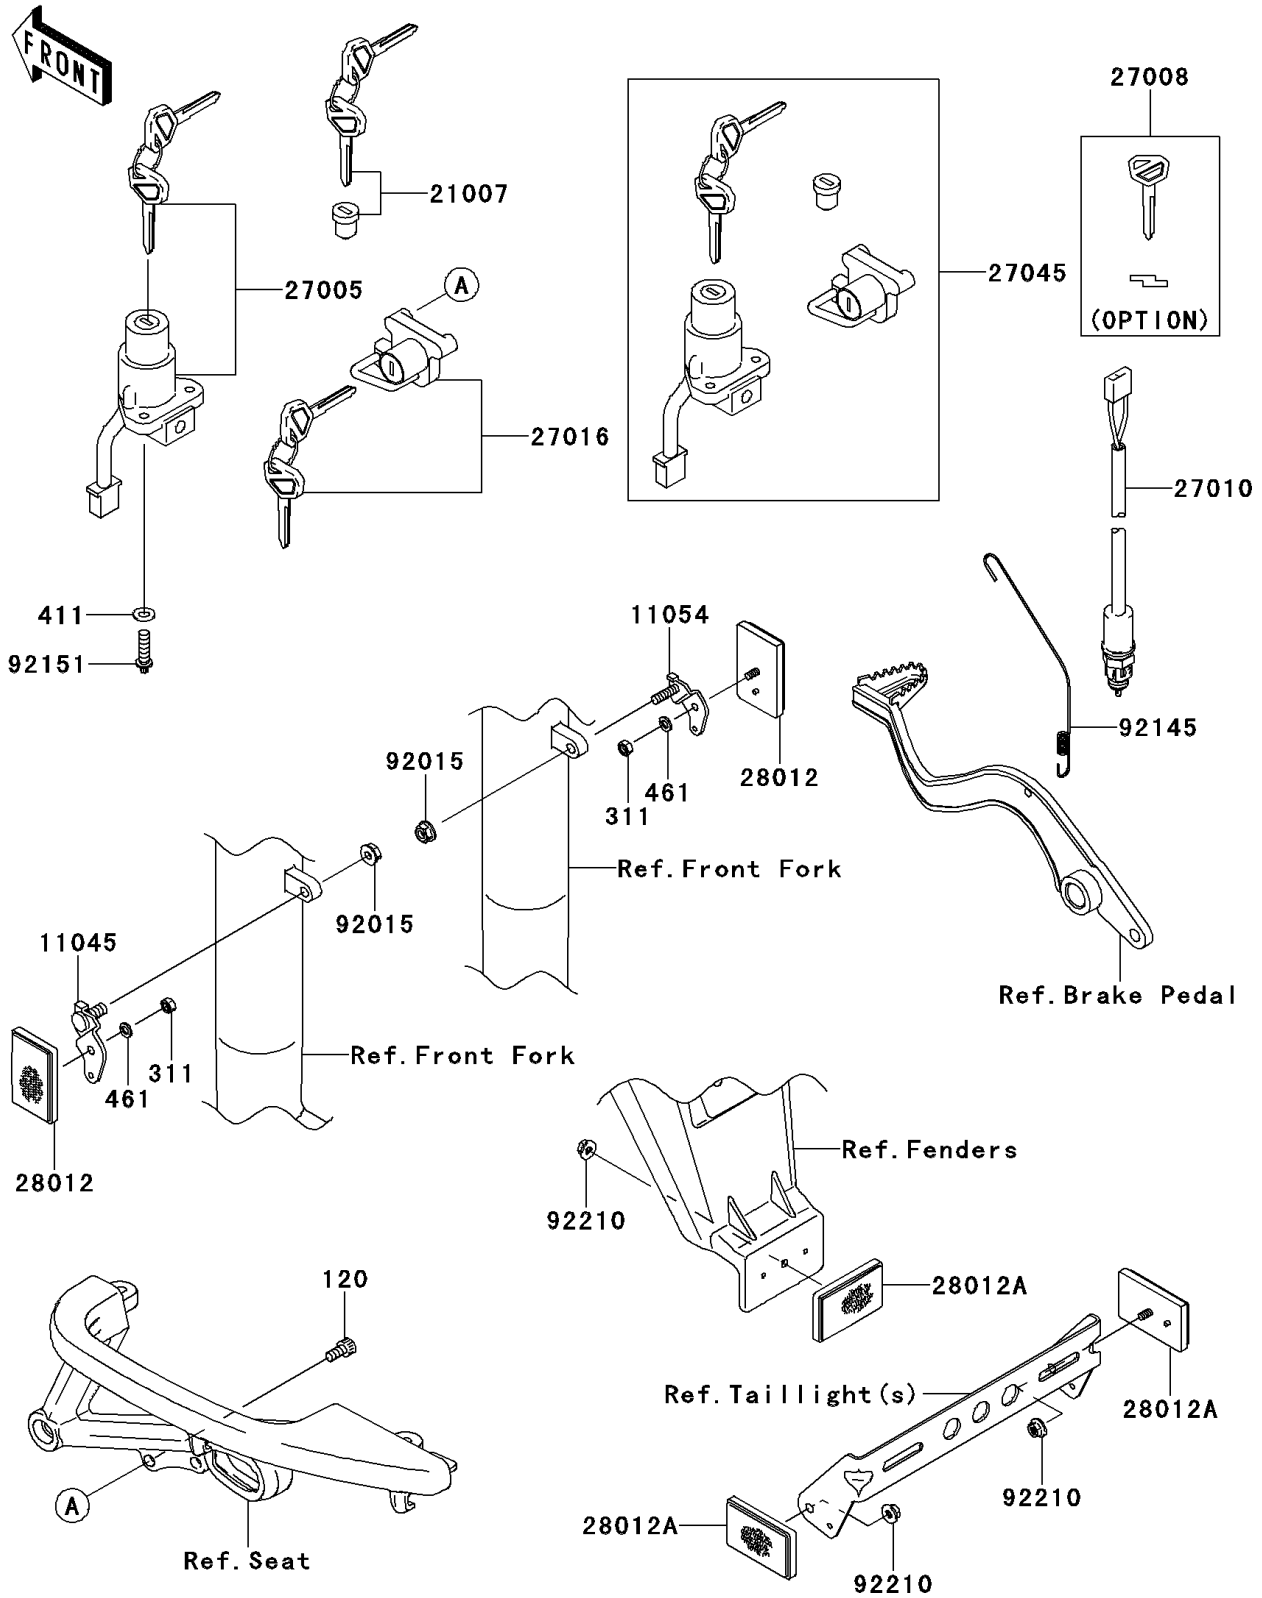

2012 KLR™ 650

PARTS DIAGRAM

Ignition Switch

F2770

2012 KLR™ 650

PARTS LIST

Ignition Switch

ITEM NAME	PART NUMBER	QUANTITY
BOLT-SOCKET,6X12 (Ref # 120)	120CB0612	2
NUT-HEX (Ref # 311)	311AB0500	2
WASHER-PLAIN,6.5X13X1 (Ref # 411)	411AA0600	2
WASHER-SPRING,5MM,BLACK (Ref # 461)	461DB0500	2
BRACKET,REFLECTOR,FR (Ref # 11045)	11045-1354	1
BRACKET,REFLECTOR,FR (Ref # 11054)	11054-1889	1
ROTOR,LOCK,TANK CAP (Ref # 21007)	21007-5052	1
SWITCH-ASSY-IGNITION (Ref # 27005)	27005-0030	1
KEY-LOCK,BLANK (Ref # 27008)	27008-1220	1
SWITCH,REAR BRAKE (Ref # 27010)	27010-0119	1
LOCK-ASSY,HELMET (Ref # 27016)	27016-5349	1
SWITCH-ASSY (Ref # 27045)	27045-5340	1
REFLECTOR-REFLEX (Ref # 28012)	28012-1003	2
REFLECTOR-REFLEX (Ref # 28012A)	28012-1088	3
NUT,FLANGED,6MM,BLACK (Ref # 92015)	92015-1233	2
SPRING (Ref # 92145)	92145-0778	1
BOLT,TORX,6X22 (Ref # 92151)	92151-1946	2
NUT,FLANGED,5MM (Ref # 92210)	92210-0007	3