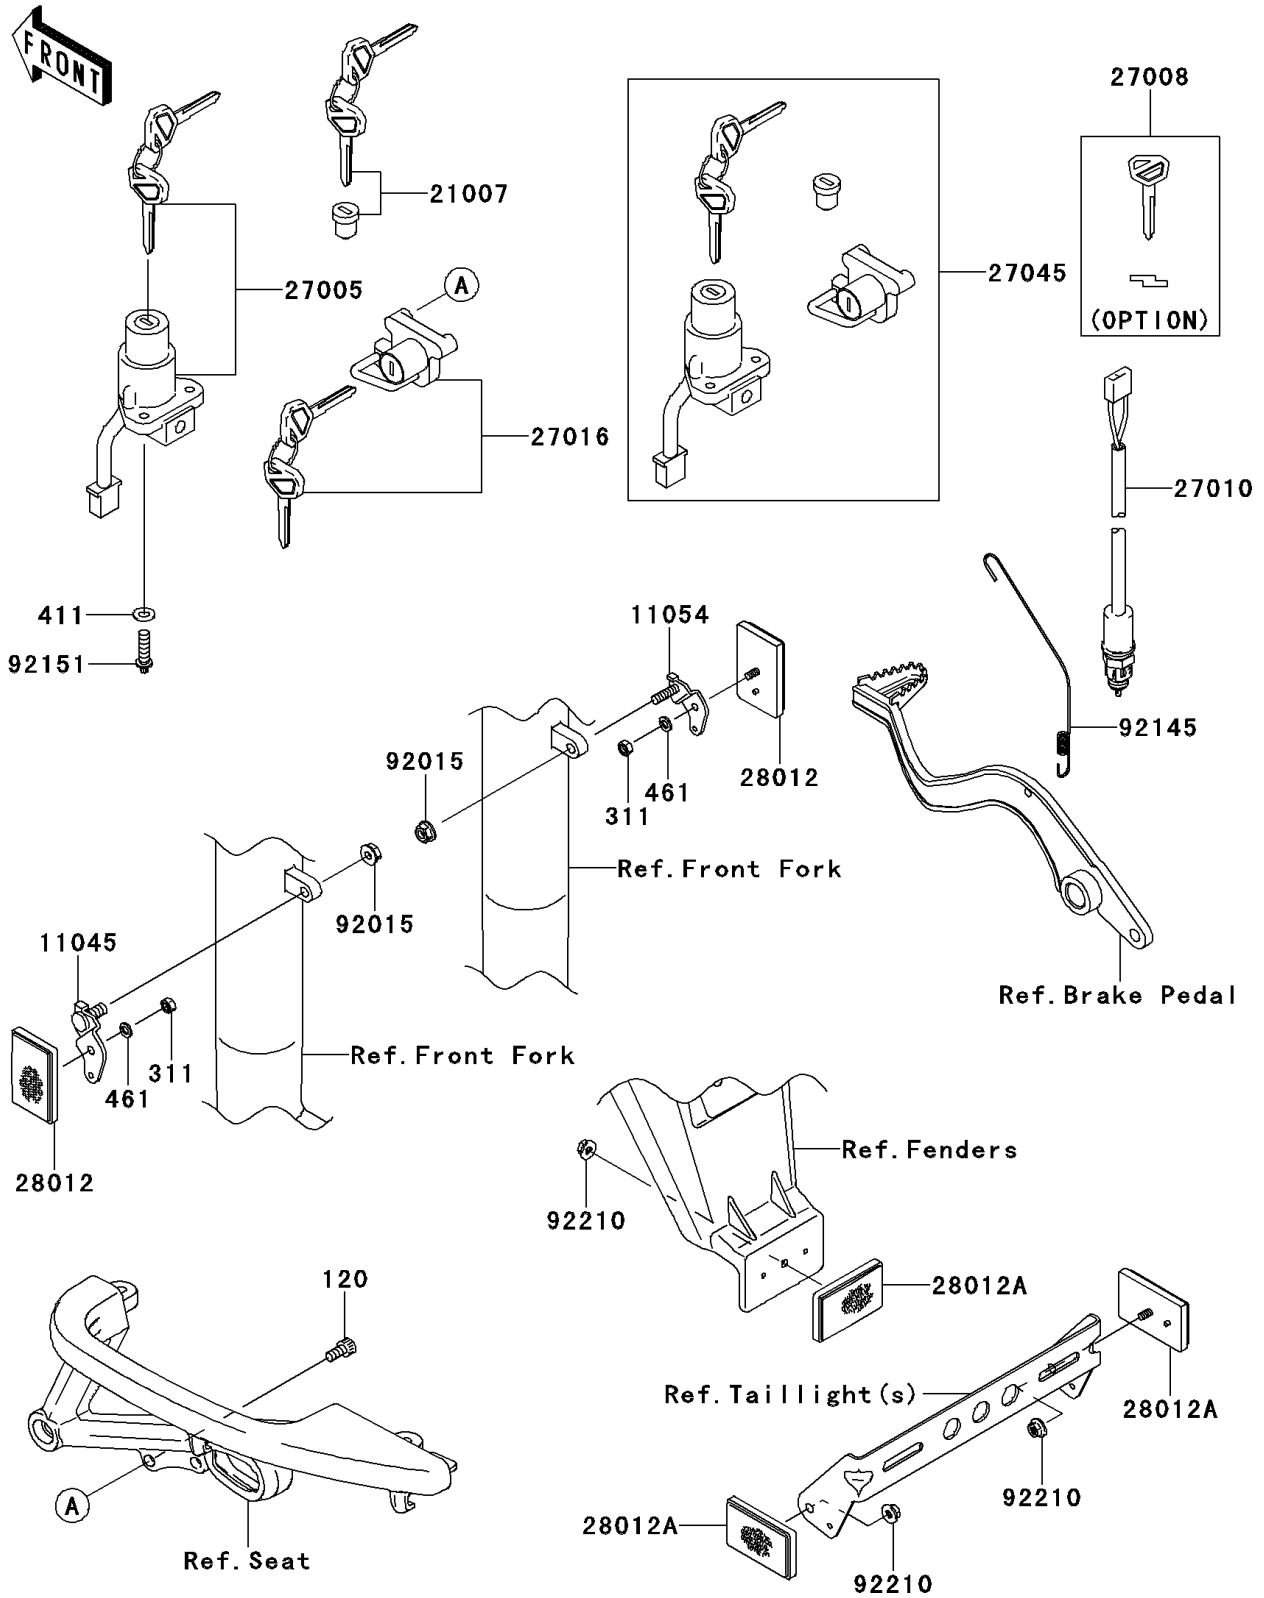

2014 KLR™ 650

PARTS DIAGRAM

Ignition Switch

F2770

2014 KLR™ 650

PARTS LIST

Ignition Switch

Kawasaki

Let the Good Times Roll®

ITEM NAME

PART NUMBER

QUANTITY
